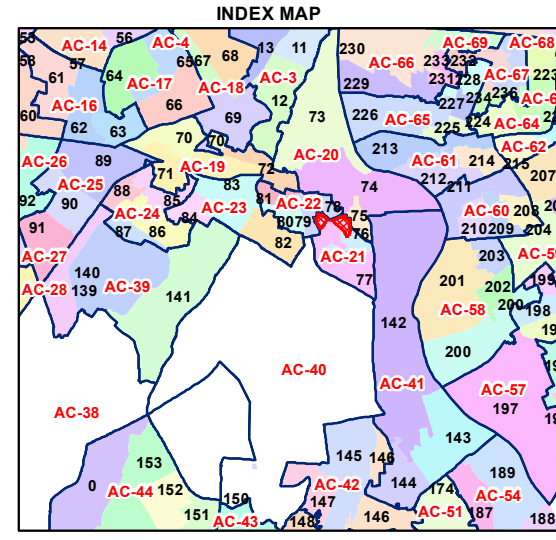

WARD NO.- 78, BAZAR SITA RAM

LEGEND

	Health Centre		Gurdwara
	Nursing Home		Bank
	Primary Health Centre		Metro Line
	Dispensary		Railway Line
	Govt Hospital		Road
	Petrol Pump		Village Boundary
	Church		Ward Boundary
	Community Center		Assembly Boundary
	Metro Station		Sub-Division Boundary
	ATM		District Boundary
	Mosque		Buildings
	College		Canal Bank
	Barat Ghar		Play Ground
	Police Station		Pond
	Cinema Hall		Storm Water Drain
	University		River Bank
	Fire Station		Garden Parks
	Temple		Stadium
	School		

Total Population - 57774
 SC Population - 3449

1:4,020

For further details about this map, please contact

Geospatial Delhi Limited
 (A Government of NCT of Delhi Company)
 3rd Level, C- Wing, Vikas Bhawan-II,
 Civil Lines, New Delhi - 110054
 Website : www.gsdLorg.in