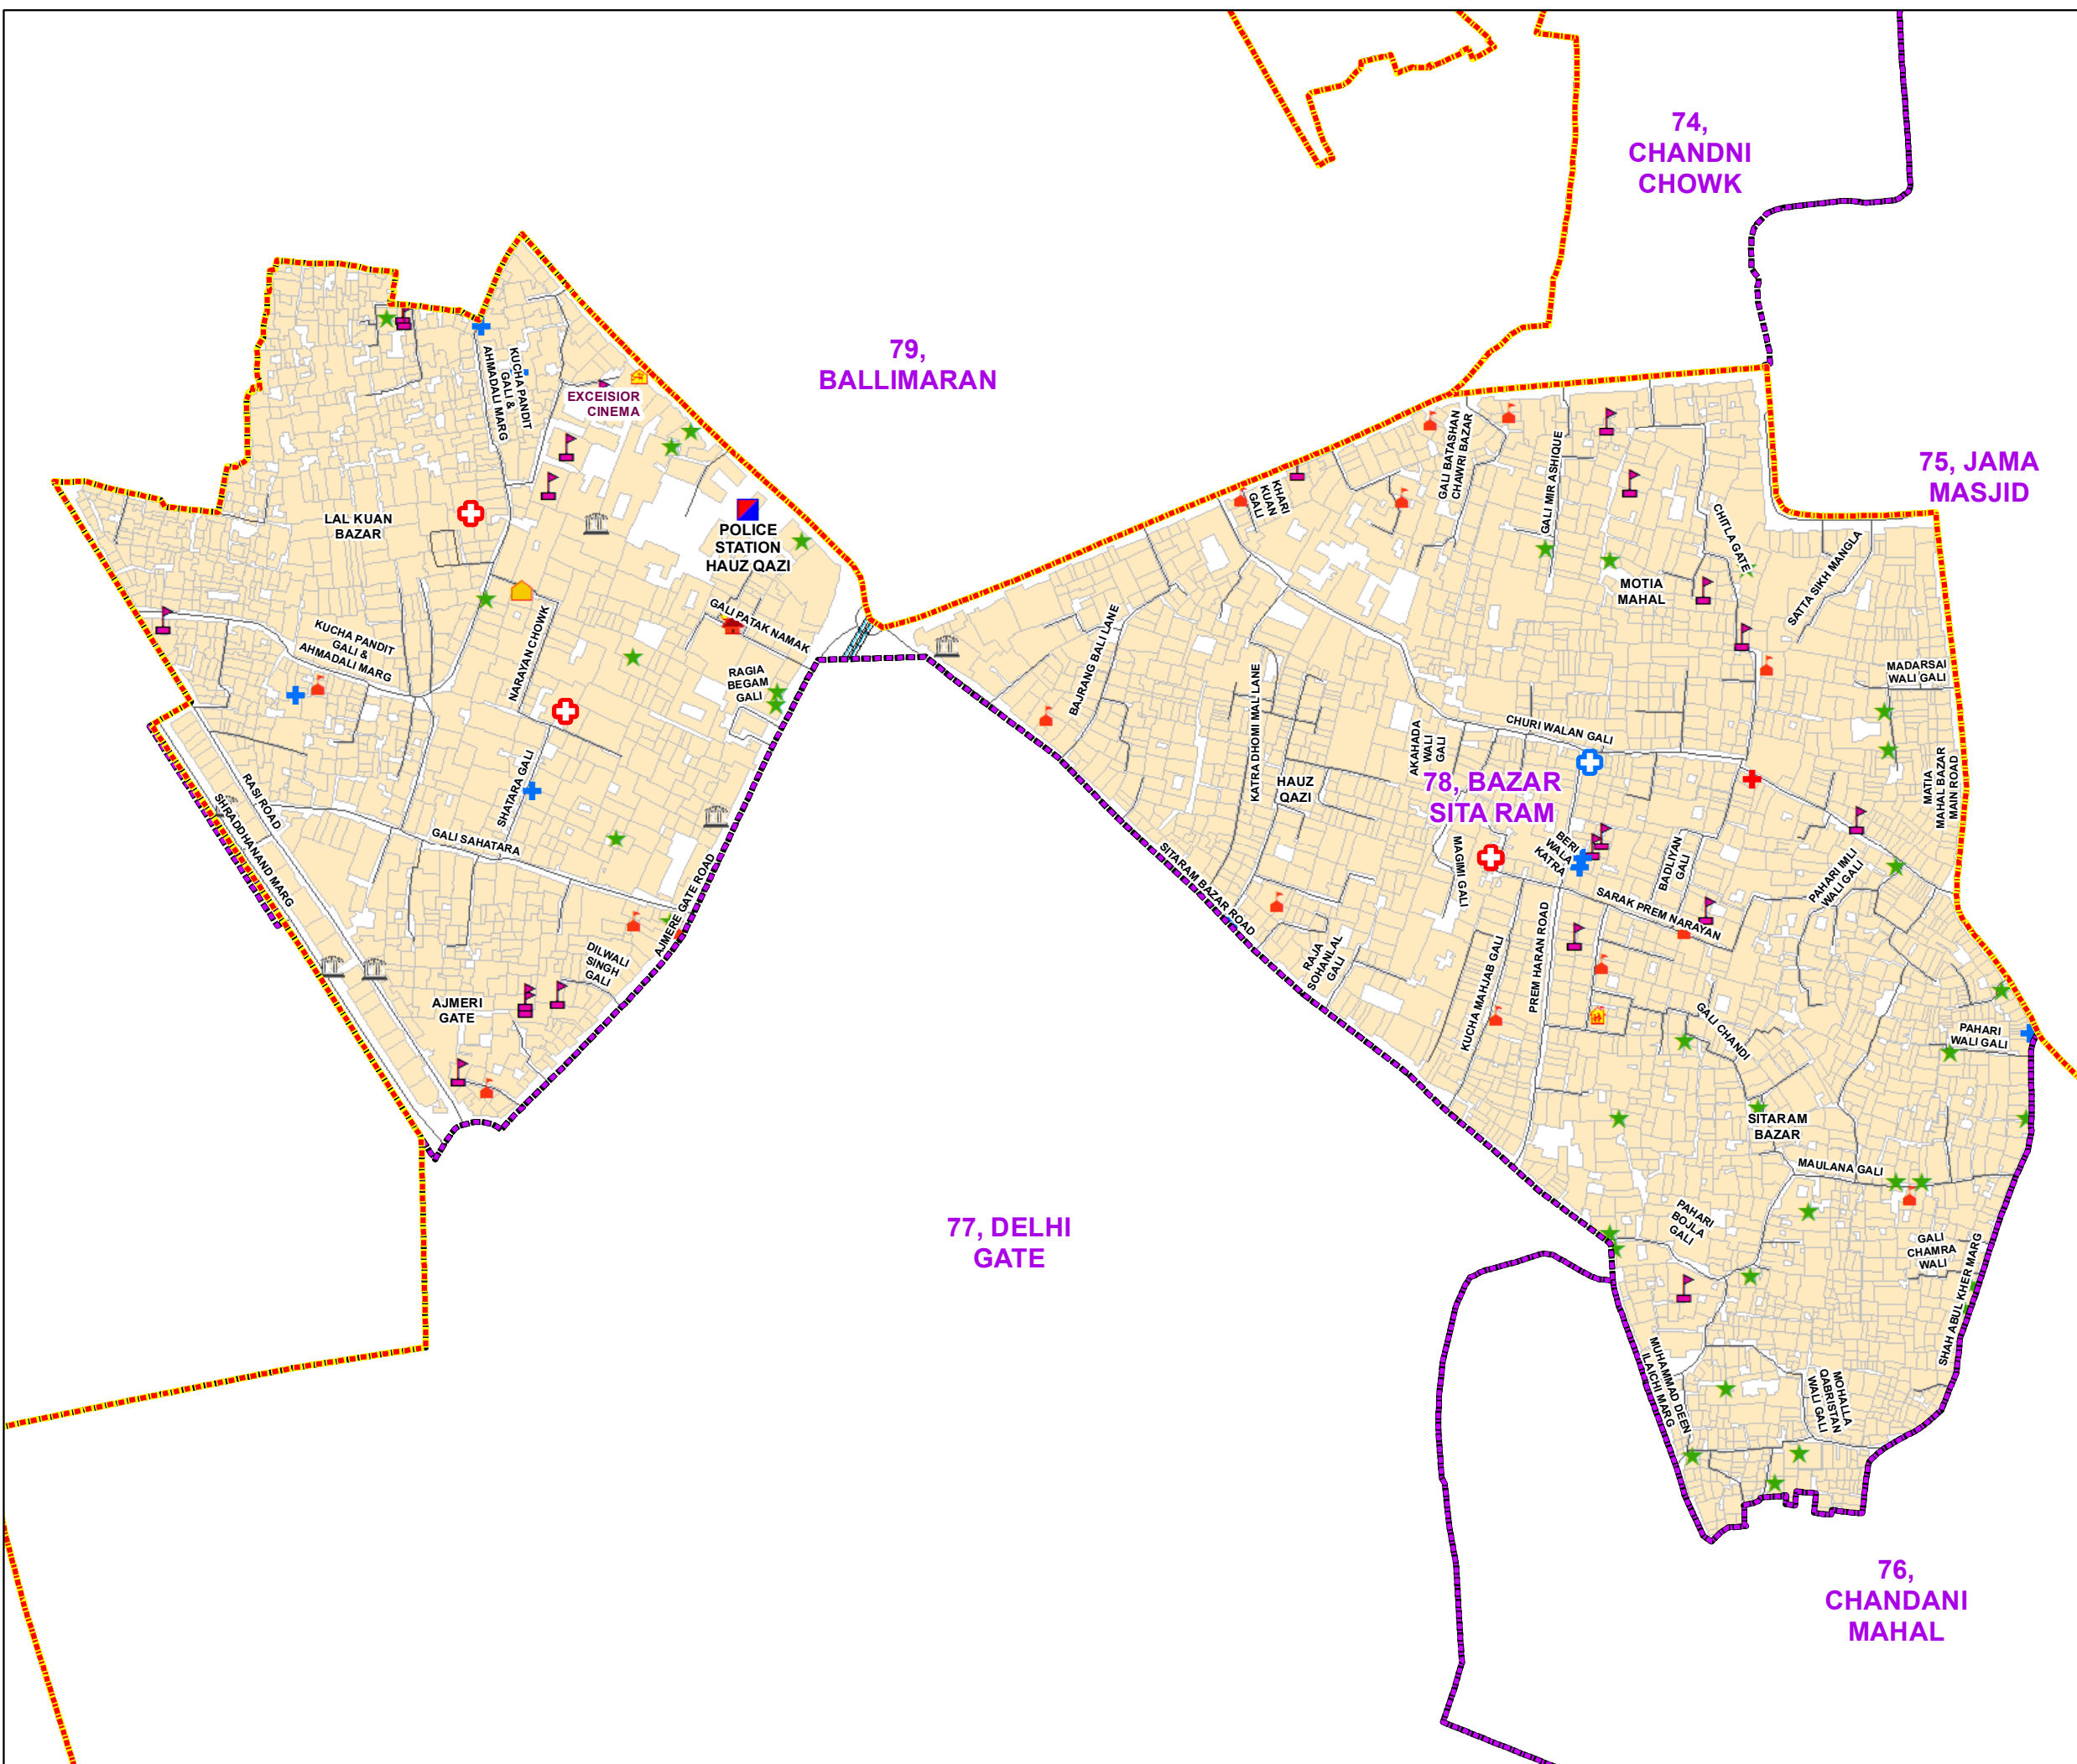

WARD NO.- 78, BAZAR SITA RAM

LEGEND

	Health Centre		Gurdwara
	Nursing Home		Bank
	Primary Health Centre		Metro Line
	Dispensary		Railway Line
	Govt Hospital		Road
	Petrol Pump		Village Boundary
	Church		Ward Boundary
	Community Center		Assembly Boundary
	Metro Station		Sub-Division Boundary
	ATM		District Boundary
	Mosque		Buildings
	College		Canal Bank
	Barat Ghar		Play Ground
	Police Station		Pond
	Cinema Hall		Storm Water Drain
	University		River Bank
	Fire Station		Garden Parks
	Temple		Stadium
	School		

Total Population - 57774
 SC Population - 3449

1:4,020

For further details about this map, please contact

Geospatial Delhi Limited
 (A Government of NCT of Delhi Company)
 3rd Level, C- Wing, Vikas Bhawan-II,
 Civil Lines, New Delhi - 110054
 Website : www.gsdLorg.in