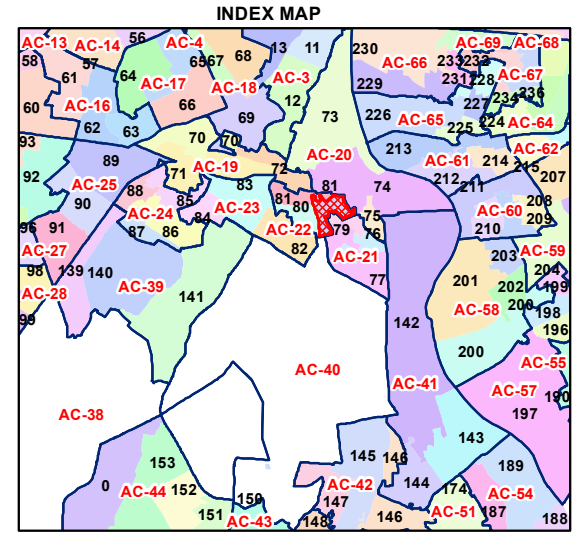

LEGEND

	Health Centre		Gurudwara
	Nursing Home		Bank
	Primary Health Centre		Metro Line
	Dispensary		Railway Line
	Govt Hospital		Road
	Petrol Pump		Village Boundary
	Church		Ward Boundary
	Community Center		Assembly Boundary
	Metro Station		Sub-Division Boundary
	ATM		District Boundary
	Mosque		Buildings
	College		Canal Bank
	Police Station		Play Ground
	Cinema Hall		Pond
	University		Storm Water Drain
	Fire Station		River Bank
	Temple		Garden Parks
	School		Stadium

Total Population - 62034
SC Population - 3069

1:5,350

For further details about this map, please contact

Geospatial Delhi Limited
(A Government of NCT of Delhi Company)
3rd Level, C- Wing, Vikas Bhawan-II,
Civil Lines, New Delhi - 110054
Website : www.gsdlog.in