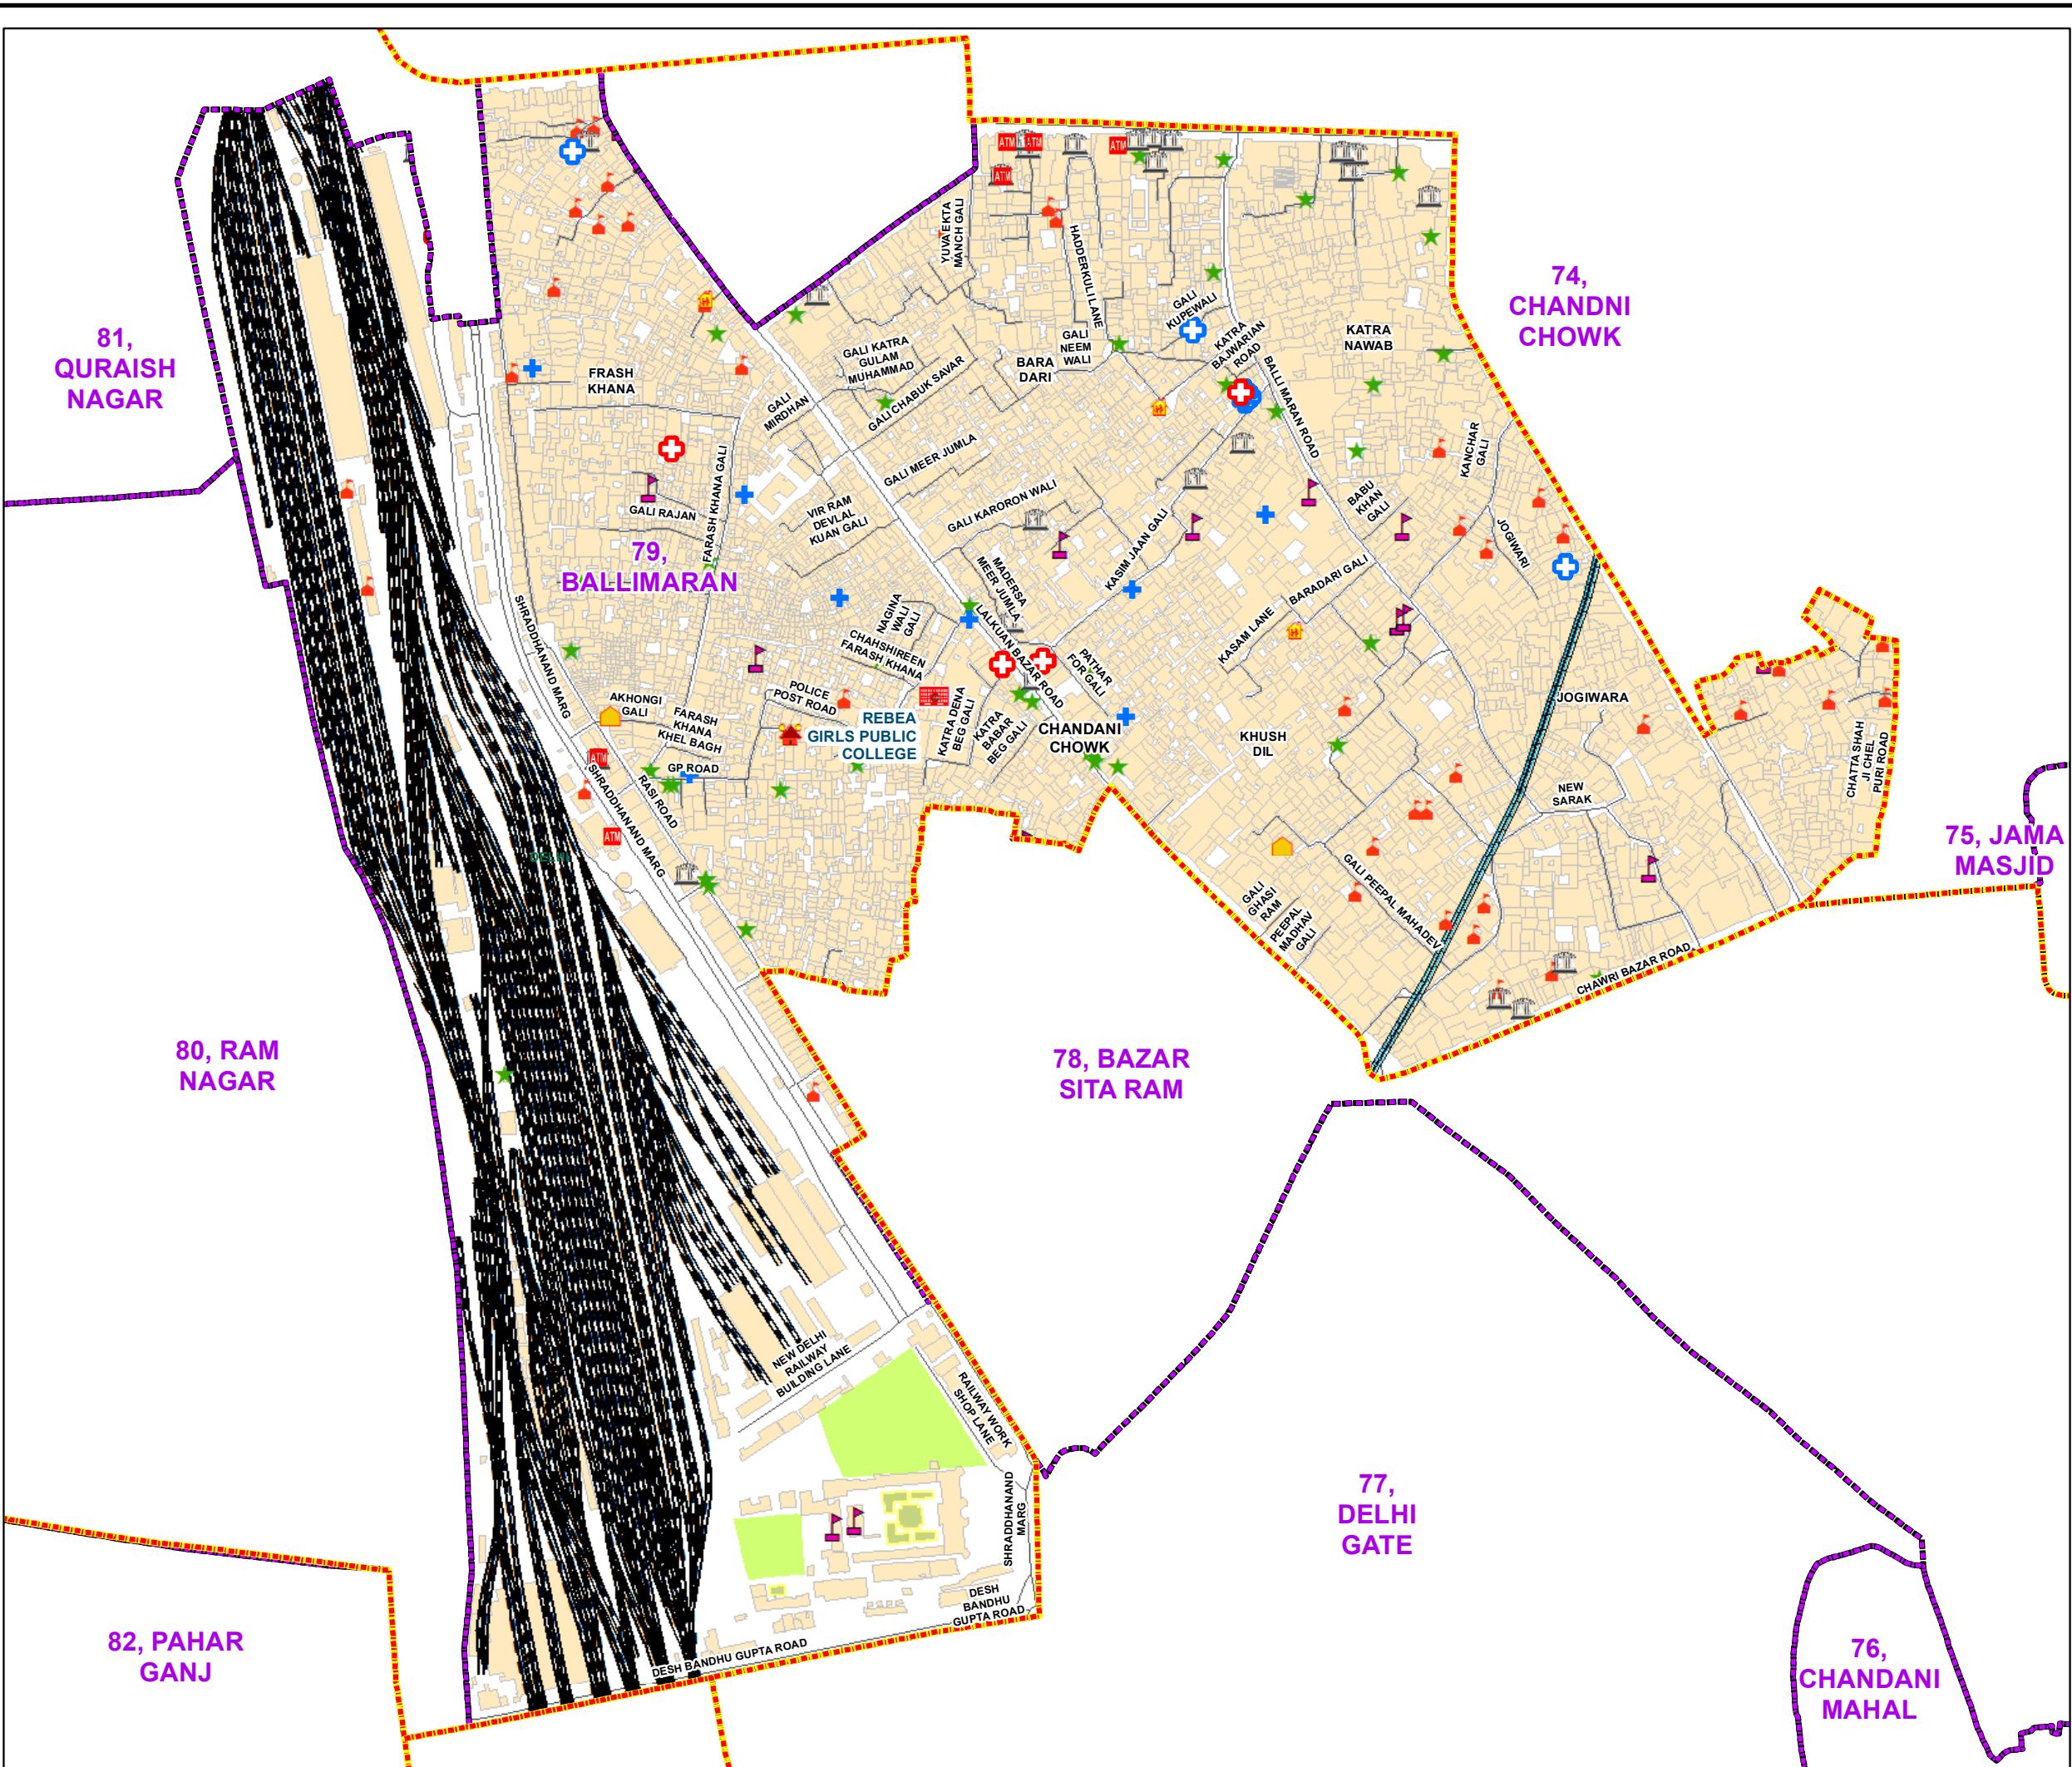

WARD NO.- 79, BALLIMARAN

प्रतिबंधित
केवल विभागीय प्रयोग हेतु
निर्यात के लिए नहीं

**RESTRICTED
FOR DEPARTMENTAL USE ONLY
NOT FOR EXPORT**