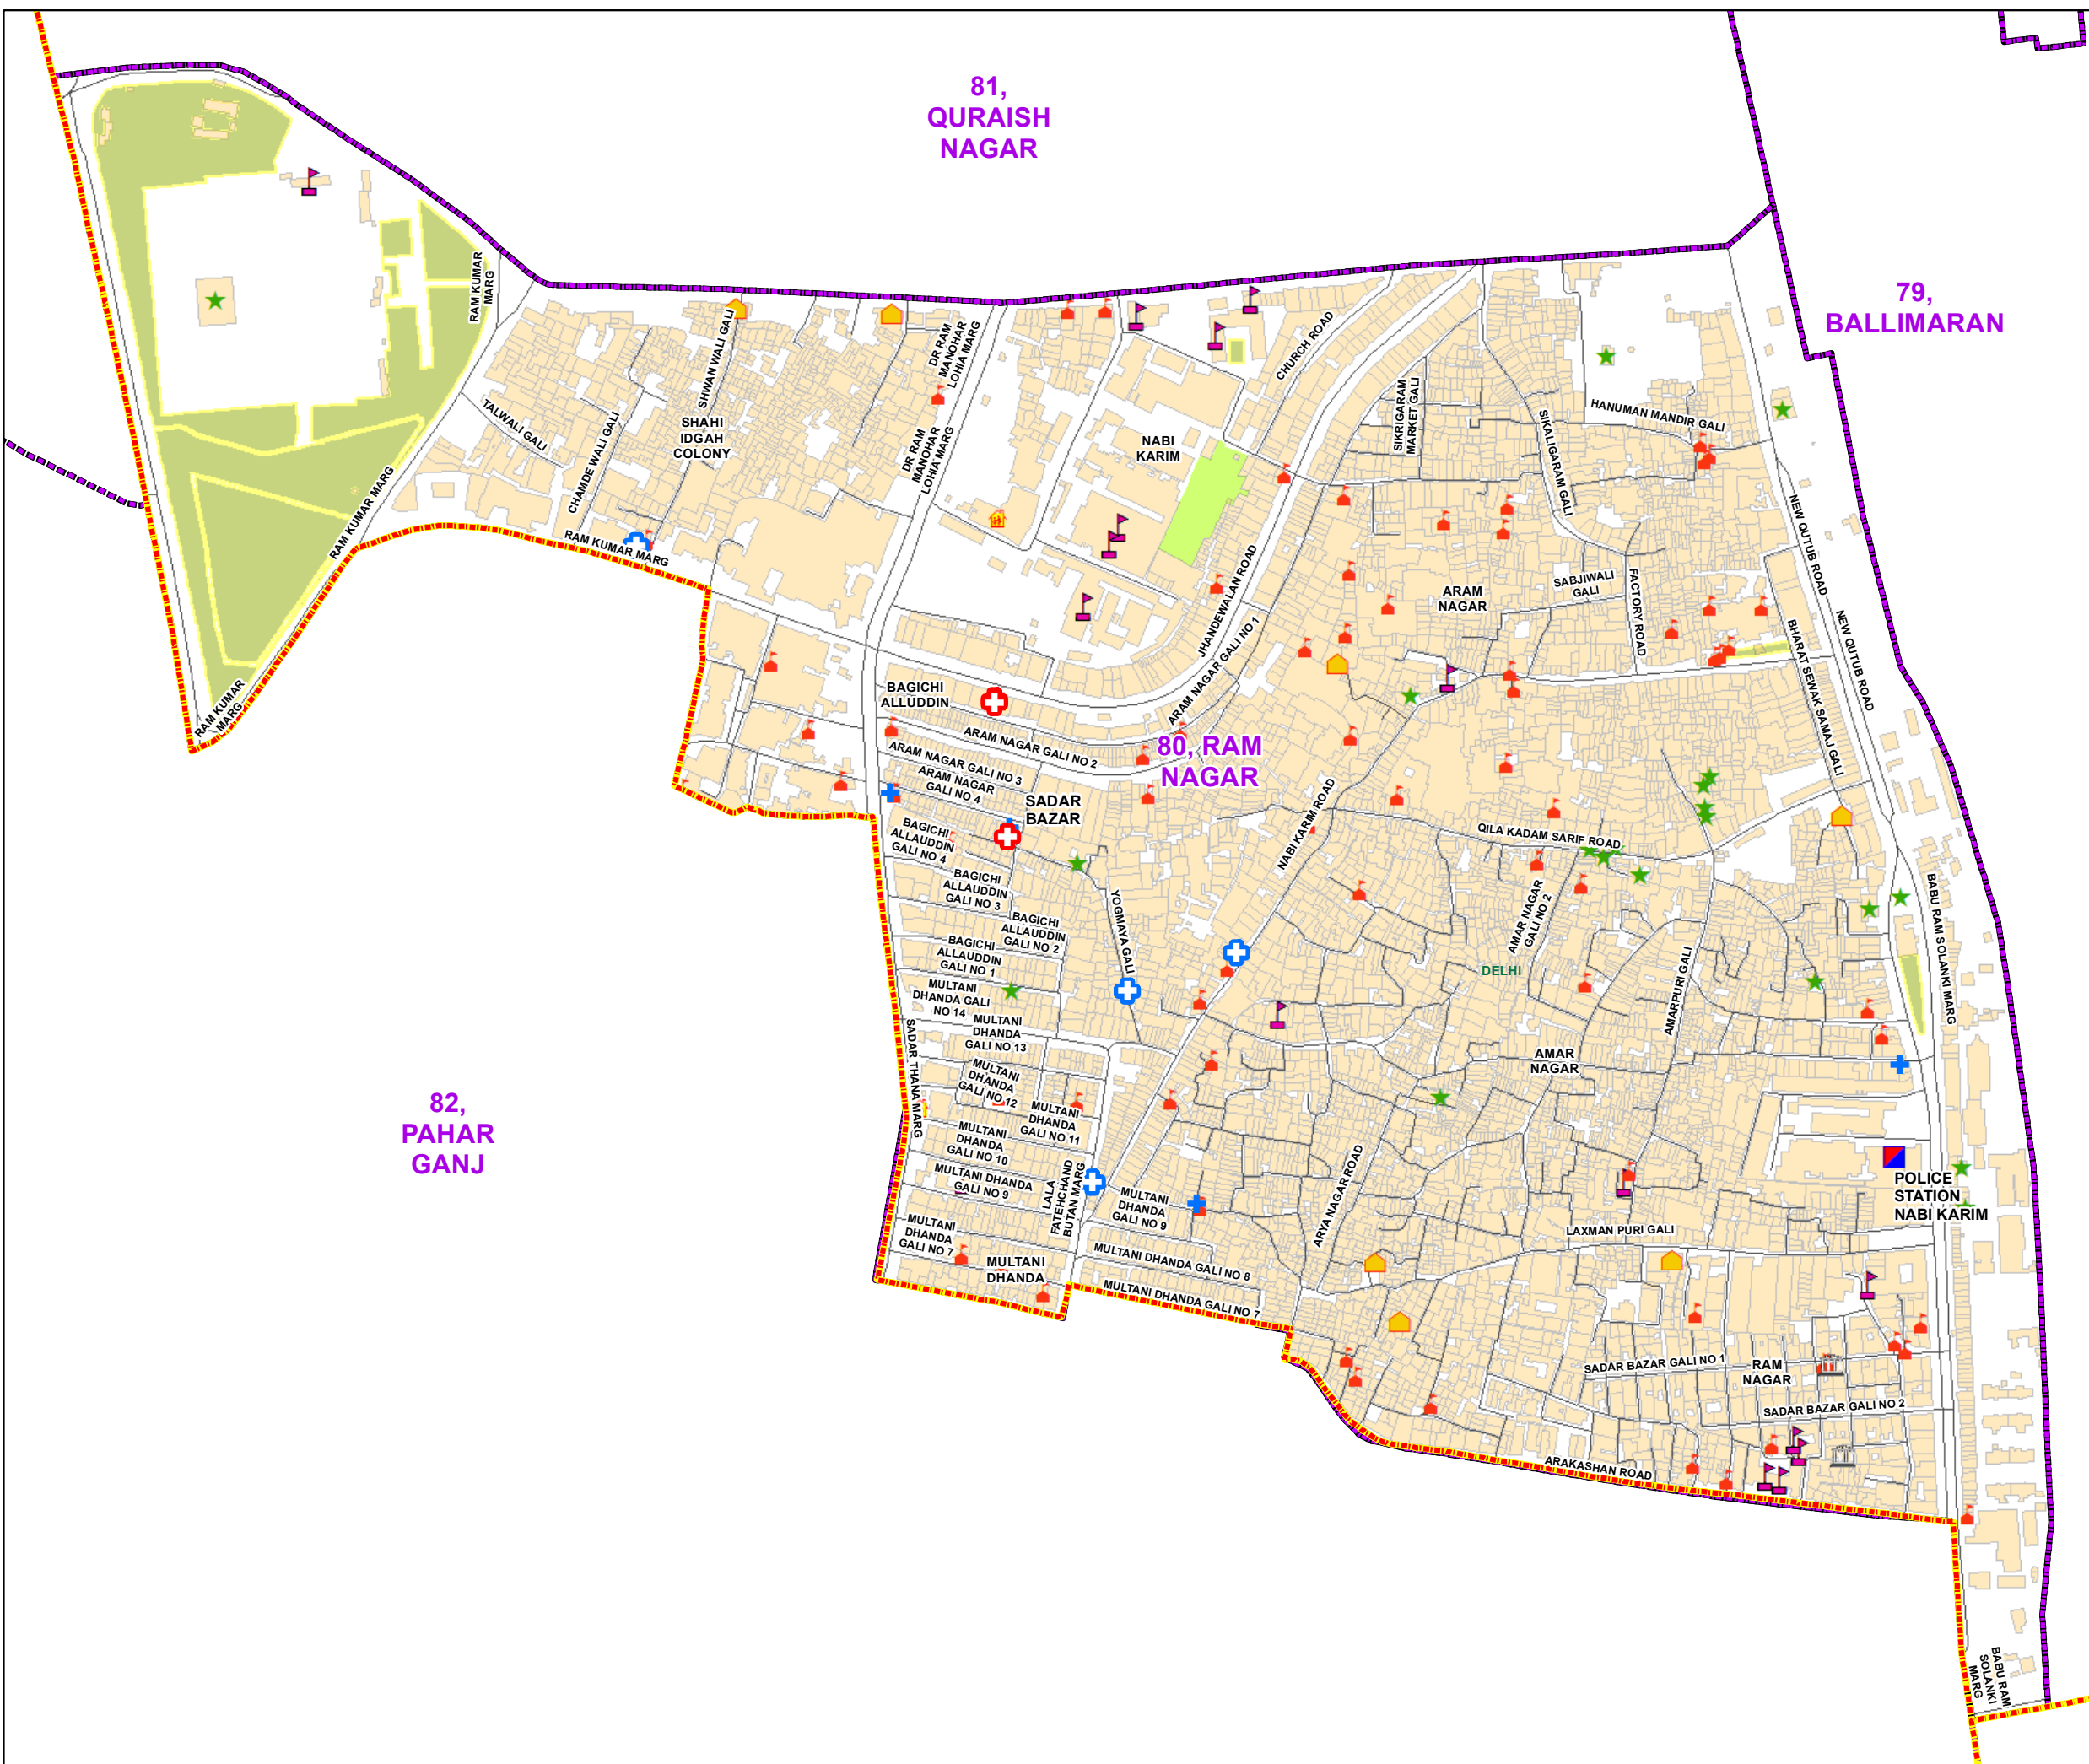

WARD NO.- 80, RAM NAGAR

प्रतिबंधित
 केवल विभागीय प्रयोग हेतु
 निर्यात के लिए नहीं

RESTRICTED
 FOR DEPARTMENTAL USE ONLY
 NOT FOR EXPORT

LEGEND

	Health Centre		Gurudwara
	Nursing Home		Bank
	Primary Health Centre		Metro Line
	Dispensary		Railway Line
	Govt Hospital		Road
	Petrol Pump		Village Boundary
	Church		Ward Boundary
	Community Center		Assembly Boundary
	Metro Station		Sub-Division Boundary
	ATM		District Boundary
	Mosque		Buildings
	College		Canal Bank
	Barat Ghar		Play Ground
	Police Station		Pond
	Cinema Hall		Storm Water Drain
	University		River Bank
	Fire Station		Garden Parks
	Temple		Stadium
	School		

Total Population - 69121
 SC Population - 30402

1:4,590

For further details about this map, please contact
 Geospatial Delhi Limited
 (A Government of NCT of Delhi Company)
 3rd Level, C- Wing, Vikas Bhawan-II,
 Civil Lines, New Delhi - 110054
 Website : www.gsdLorg.in

Disclaimer:
 Reproduction in whole or part by any means is prohibited without
 written permission of Geospatial Delhi Limited. Responsibility of
 data validation lies with the department concerned.