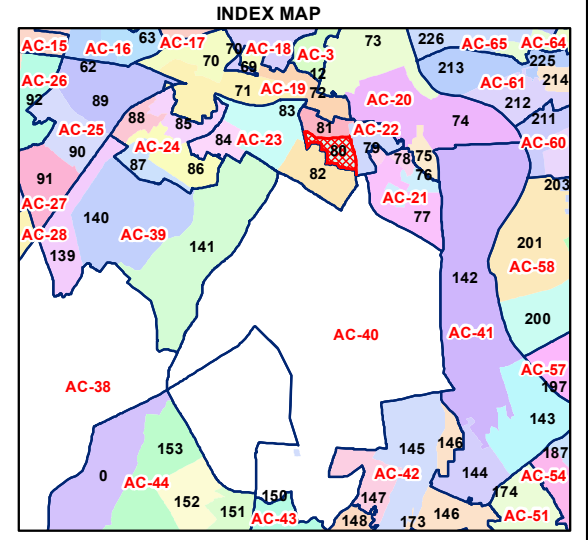

LEGEND

	Health Centre		Gurudwara
	Nursing Home		Bank
	Primary Health Centre		Metro Line
	Dispensary		Railway Line
	Govt Hospital		Road
	Petrol Pump		Village Boundary
	Church		Ward Boundary
	Community Center		Assembly Boundary
	Metro Station		Sub-Division Boundary
	ATM		District Boundary
	Mosque		Buildings
	College		Canal Bank
	Barat Ghar		Play Ground
	Police Station		Pond
	Cinema Hall		Storm Water Drain
	University		River Bank
	Fire Station		Garden Parks
	Temple		Stadium
	School		

Total Population - 69121
SC Population - 30402

1:4,590

For further details about this map, please contact
Geospatial Delhi Limited
(A Government of NCT of Delhi Company)
3rd Level, C- Wing, Vikas Bhawan-II,
Civil Lines, New Delhi - 110054
Website : www.gsdLorg.in

Disclaimer:
Reproduction in whole or part by any means is prohibited without
written permission of Geospatial Delhi Limited. Responsibility of
data validation lies with the department concerned.