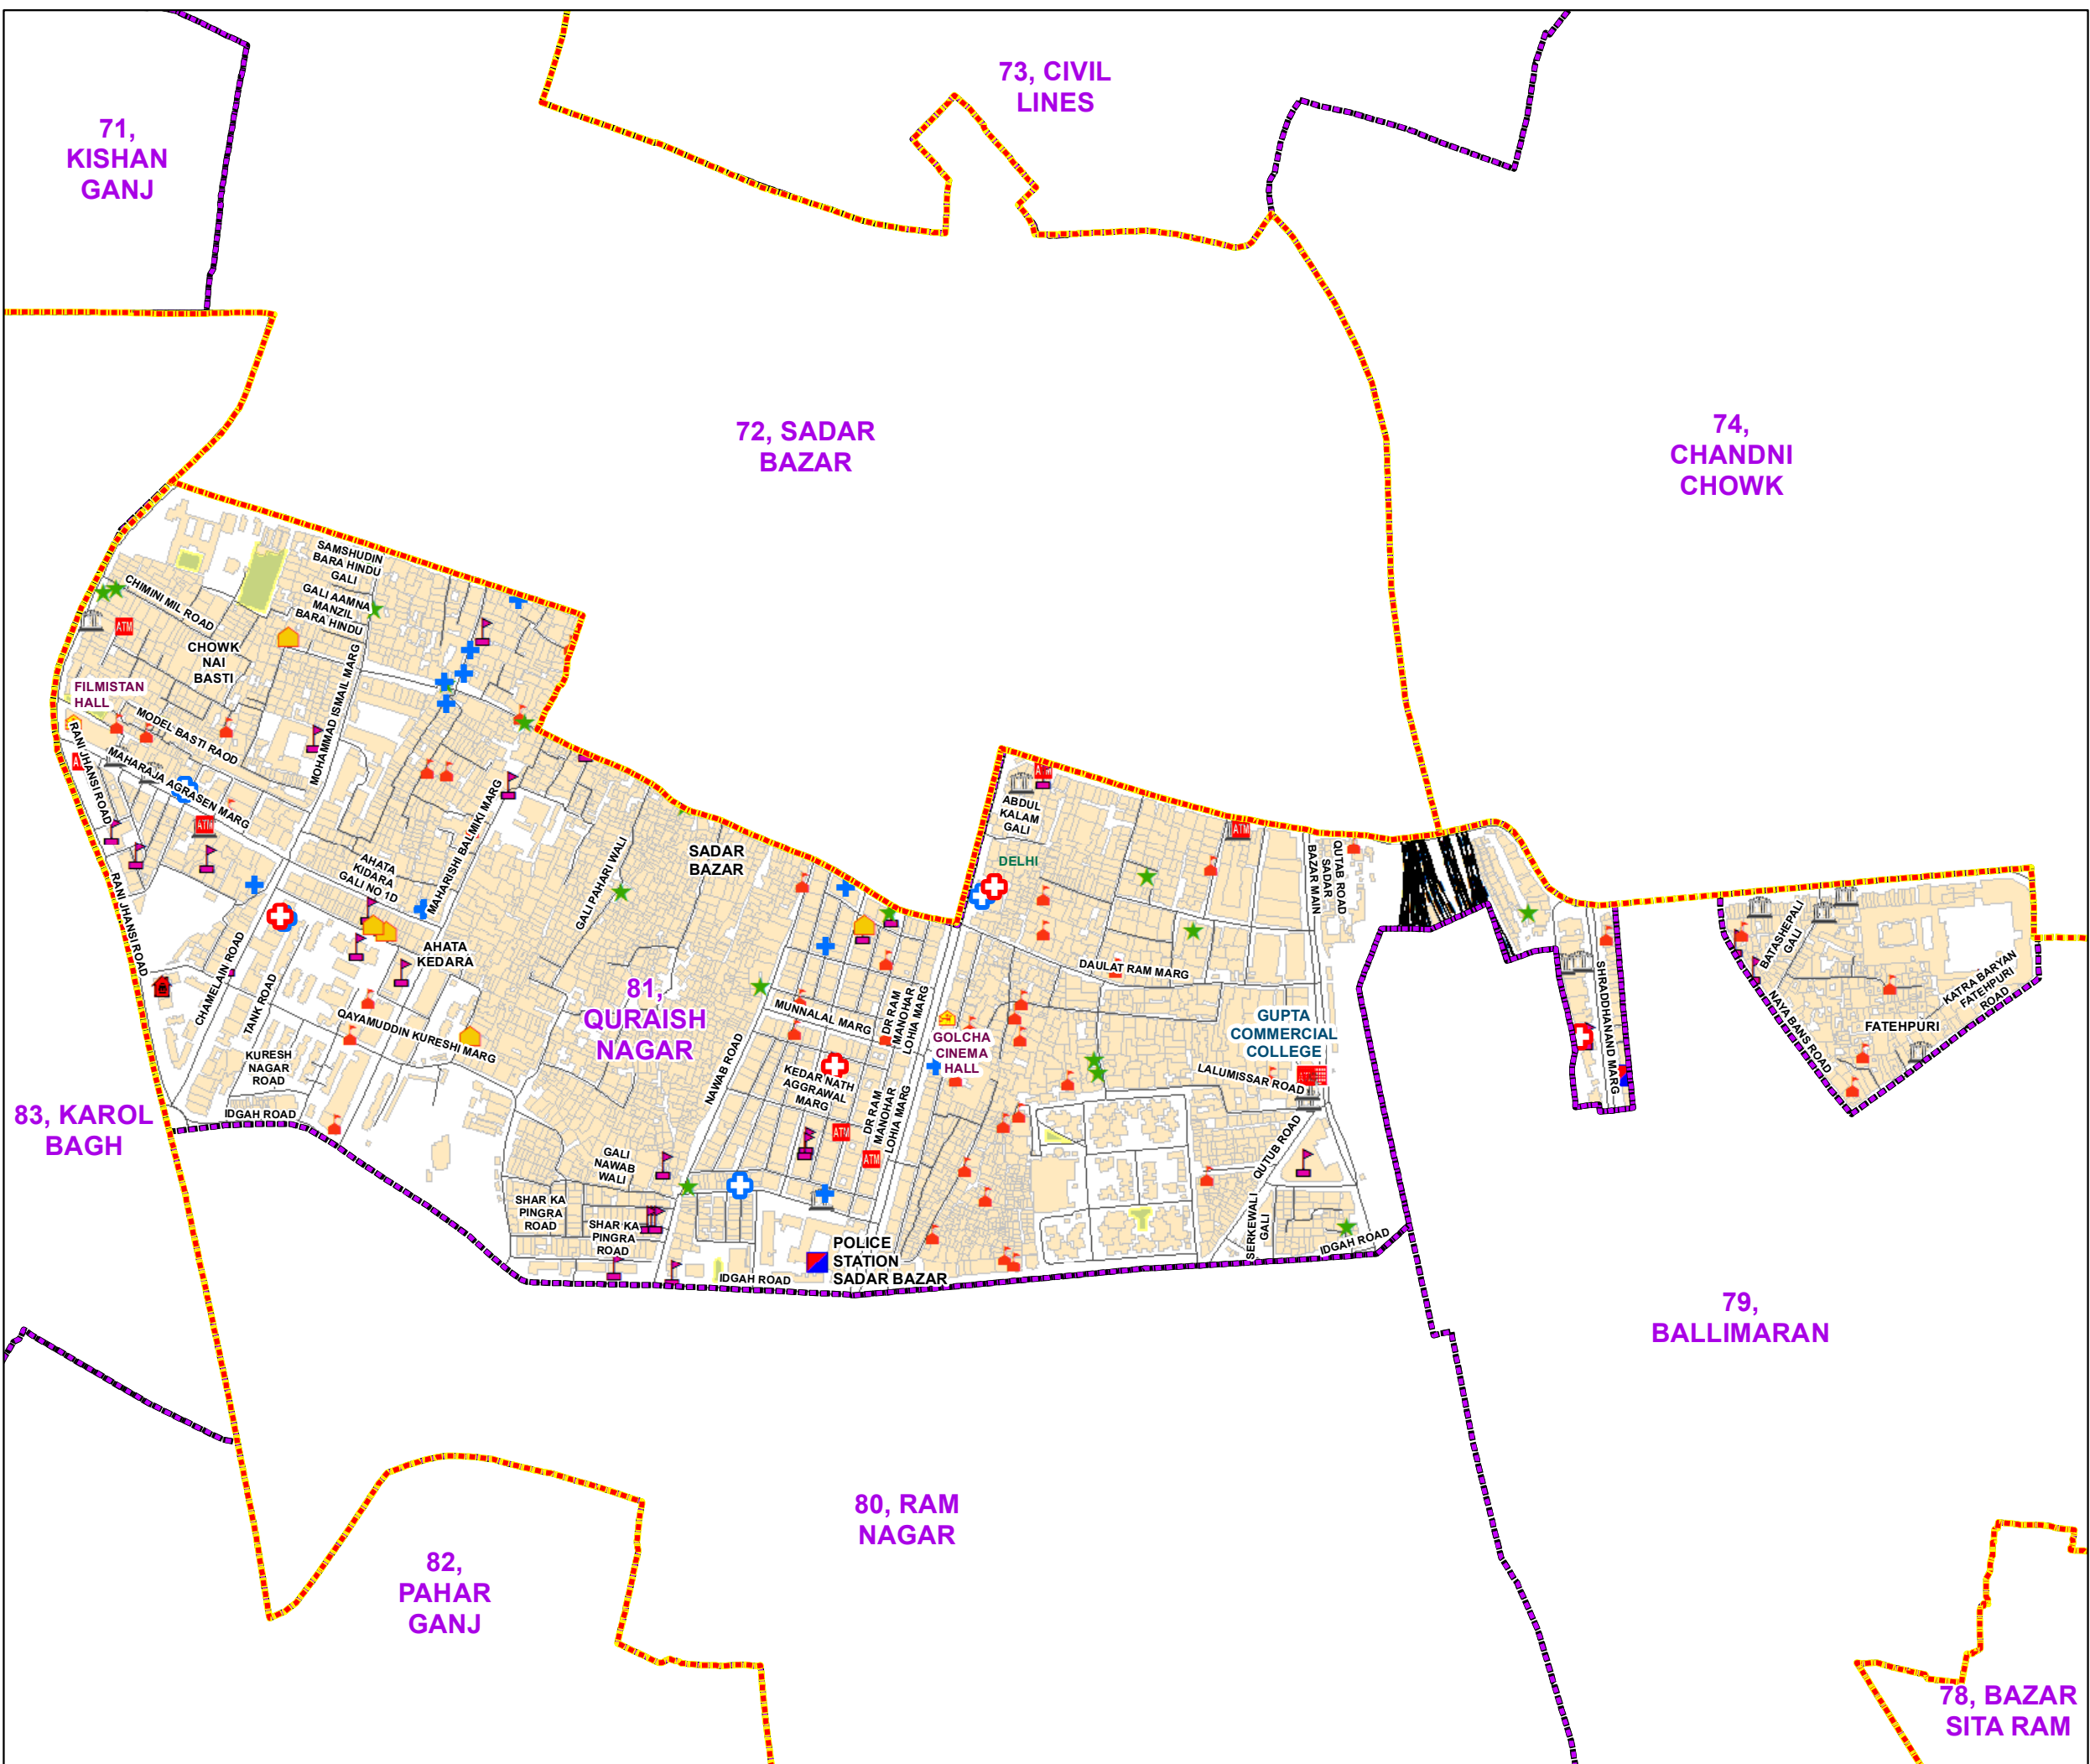

WARD NO.- 81, QURAIISH NAGAR

प्रतिबन्धित
केवल विभागीय प्रयोग हेतु
निर्यात के लिए नहीं

**RESTRICTED
FOR DEPARTMENTAL USE ONLY
NOT FOR EXPORT**

LEGEND

	Health Centre		Gurdwara
	Nursing Home		Bank
	Primary Health Centre		Metro Line
	Dispensary		Railway Line
	Govt Hospital		Road
	Petrol Pump		Village Boundary
	Church		Ward Boundary
	Community Center		Assembly Boundary
	Metro Station		Sub-Division Boundary
	ATM		District Boundary
	Mosque		Buildings
	College		Canal Bank
	Barat Ghar		Play Ground
	Police Station		Pond
	Cinema Hall		River Bank
	University		Garden Parks
	Fire Station		Stadium
	Temple		
	School		

Total Population - 60053
SC Population - 13059

1:6,330

For further details about this map, please contact

Geospatial Delhi Limited
(A Government of NCT of Delhi Company)
3rd Level, C- Wing, Vikas Bhawan-II,
Civil Lines, New Delhi - 110054
[Website : www.gsdLorg.in](http://www.gsdLorg.in)

Disclaimer:
Reproduction in whole or part by any means is prohibited without
written permission of Geospatial Delhi Limited. Responsibility of
data validation lies with the department concerned.