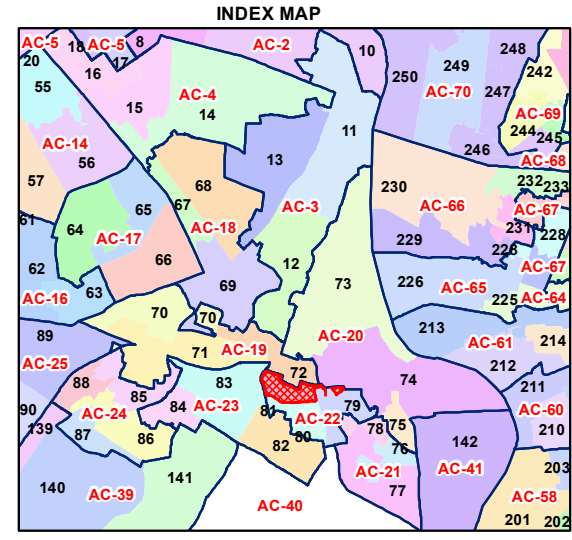

WARD NO.- 81, QURAIISH NAGAR

प्रतिबन्धित
केवल विभागीय प्रयोग हेतु
निर्यात के लिए नहीं

**RESTRICTED
FOR DEPARTMENTAL USE ONLY
NOT FOR EXPORT**

LEGEND

	Health Centre		Gurdwara
	Nursing Home		Bank
	Primary Health Centre		Metro Line
	Dispensary		Railway Line
	Govt Hospital		Road
	Petrol Pump		Village Boundary
	Church		Ward Boundary
	Community Center		Assembly Boundary
	Metro Station		Sub-Division Boundary
	ATM		District Boundary
	Mosque		Buildings
	College		Canal Bank
	Barat Ghar		Play Ground
	Police Station		Pond
	Cinema Hall		River Bank
	University		Garden Parks
	Fire Station		Stadium
	Temple		
	School		

Total Population - 60053
SC Population - 13059

1:6,330

For further details about this map, please contact

Geospatial Delhi Limited
(A Government of NCT of Delhi Company)
3rd Level, C- Wing, Vikas Bhawan-II,
Civil Lines, New Delhi - 110054
[Website : www.gsdLorg.in](http://www.gsdLorg.in)