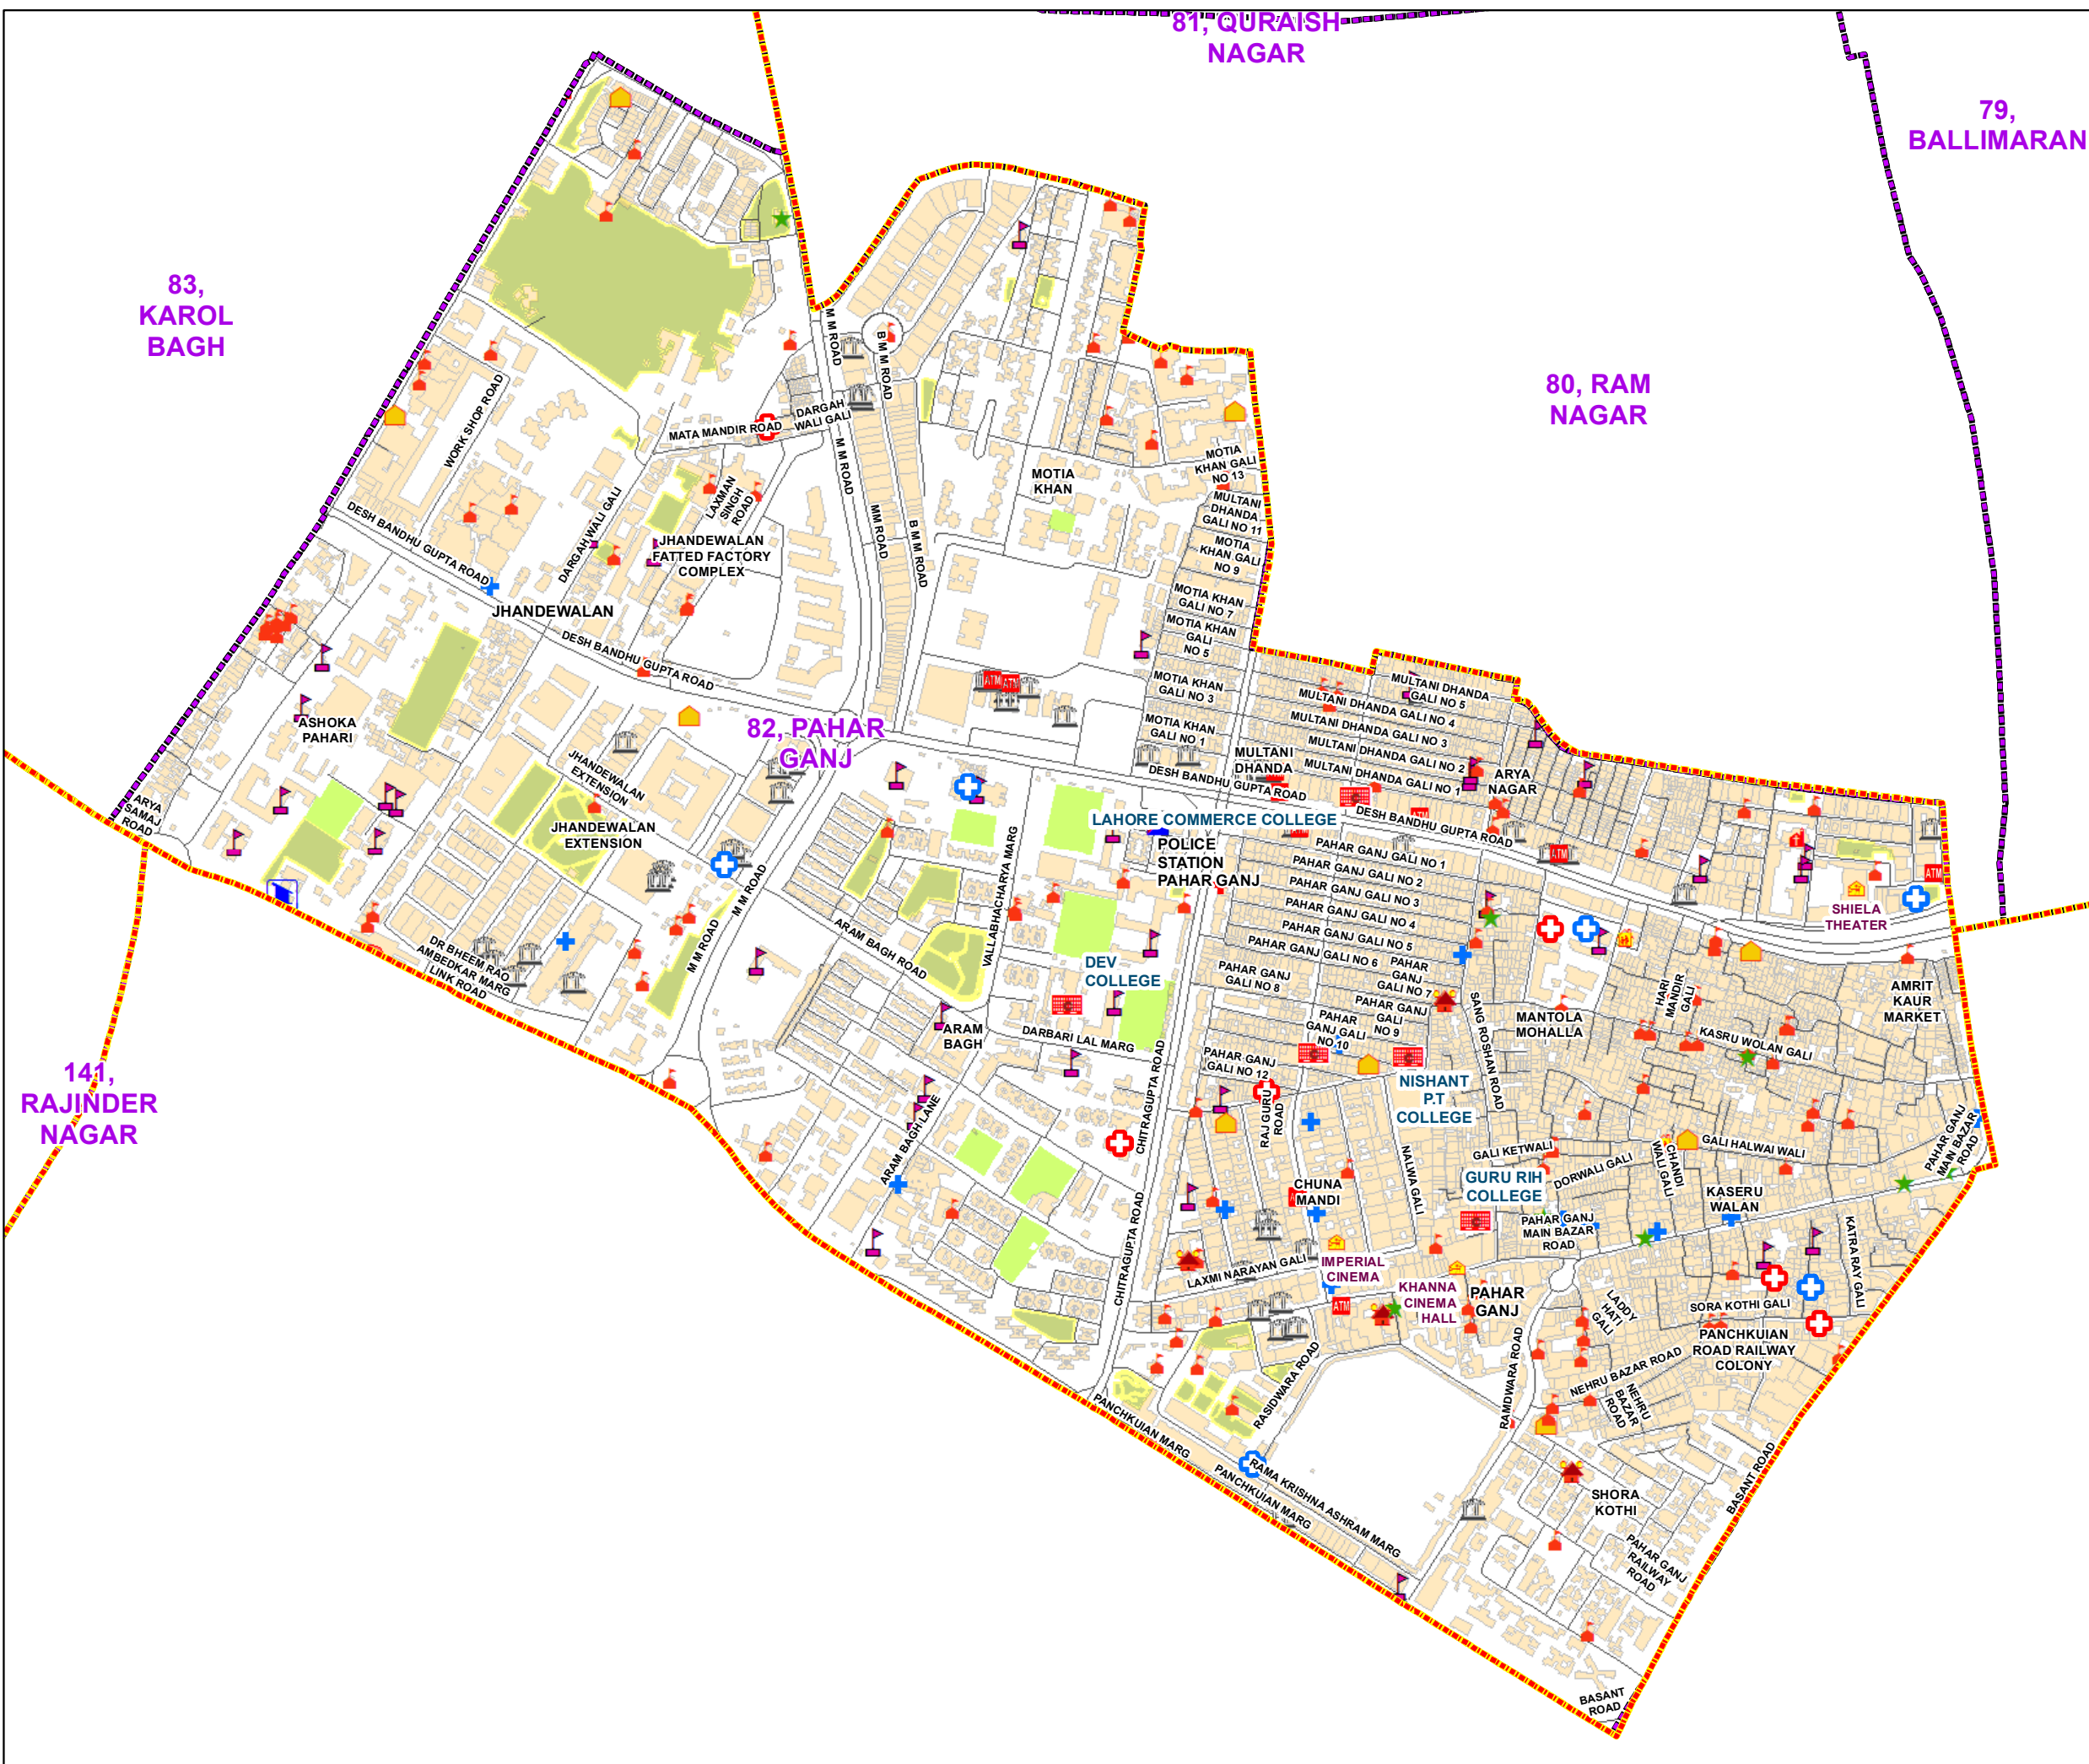

WARD NO.- 82, PAHAR GANJ

प्रतिबंधित
केवल विभागीय प्रयोग हेतु
निर्यात के लिए नहीं

**RESTRICTED
FOR DEPARTMENTAL USE ONLY
NOT FOR EXPORT**

LEGEND

	Health Centre		Gurdwara
	Nursing Home		Bank
	Primary Health Centre		Metro Line
	Dispensary		Railway Line
	Govt Hospital		Road
	Petrol Pump		Village Boundary
	Church		Ward Boundary
	Community Center		Assembly Boundary
	Metro Station		Sub-Division Boundary
	ATM		District Boundary
	Mosque		Buildings
	College		Canal Bank
	Barat Ghar		Play Ground
	Police Station		Pond
	Cinema Hall		Storm Water Drain
	University		River Bank
	Fire Station		Garden Parks
	Temple		Stadium
	School		

Total Population - 67390
SC Population - 14936

1:7,160

For further details about this map, please contact

Geospatial Delhi Limited
(A Government of NCT of Delhi Company)
3rd Level, C- Wing, Vikas Bhawan-II,
Civil Lines, New Delhi - 110054
Website : www.gsdLorg.in

Disclaimer:
Reproduction in whole or part by any means is prohibited without
written permission of Geospatial Delhi Limited Responsibility of
data validation lies with the department concerned.