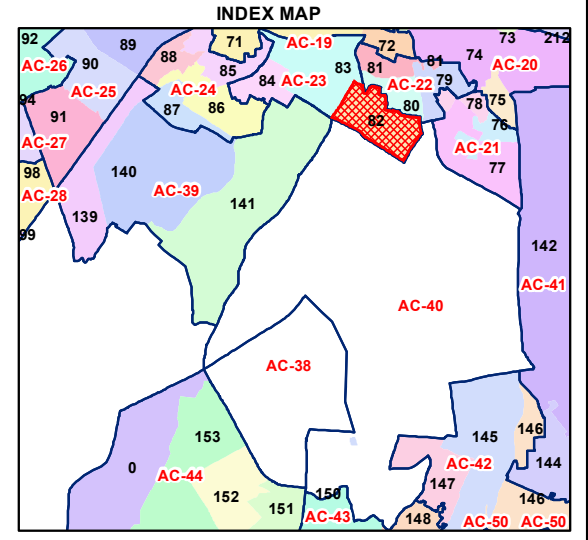

WARD NO.- 82, PAHAR GANJ

प्रतिबंधित
केवल विभागीय प्रयोग हेतु
निर्यात के लिए नहीं

**RESTRICTED
FOR DEPARTMENTAL USE ONLY
NOT FOR EXPORT**

LEGEND

	Health Centre		Gurdwara
	Nursing Home		Bank
	Primary Health Centre		Metro Line
	Dispensary		Railway Line
	Govt Hospital		Road
	Petrol Pump		Village Boundary
	Church		Ward Boundary
	Community Center		Assembly Boundary
	Metro Station		Sub-Division Boundary
	ATM		District Boundary
	Mosque		Buildings
	College		Canal Bank
	Barat Ghar		Play Ground
	Police Station		Pond
	Cinema Hall		Storm Water Drain
	University		River Bank
	Fire Station		Garden Parks
	Temple		Stadium
	School		

Total Population - 67390
SC Population - 14936

1:7,160

For further details about this map, please contact

Geospatial Delhi Limited
(A Government of NCT of Delhi Company)
3rd Level, C- Wing, Vikas Bhawan-II,
Civil Lines, New Delhi - 110054
Website : www.gsdLorg.in