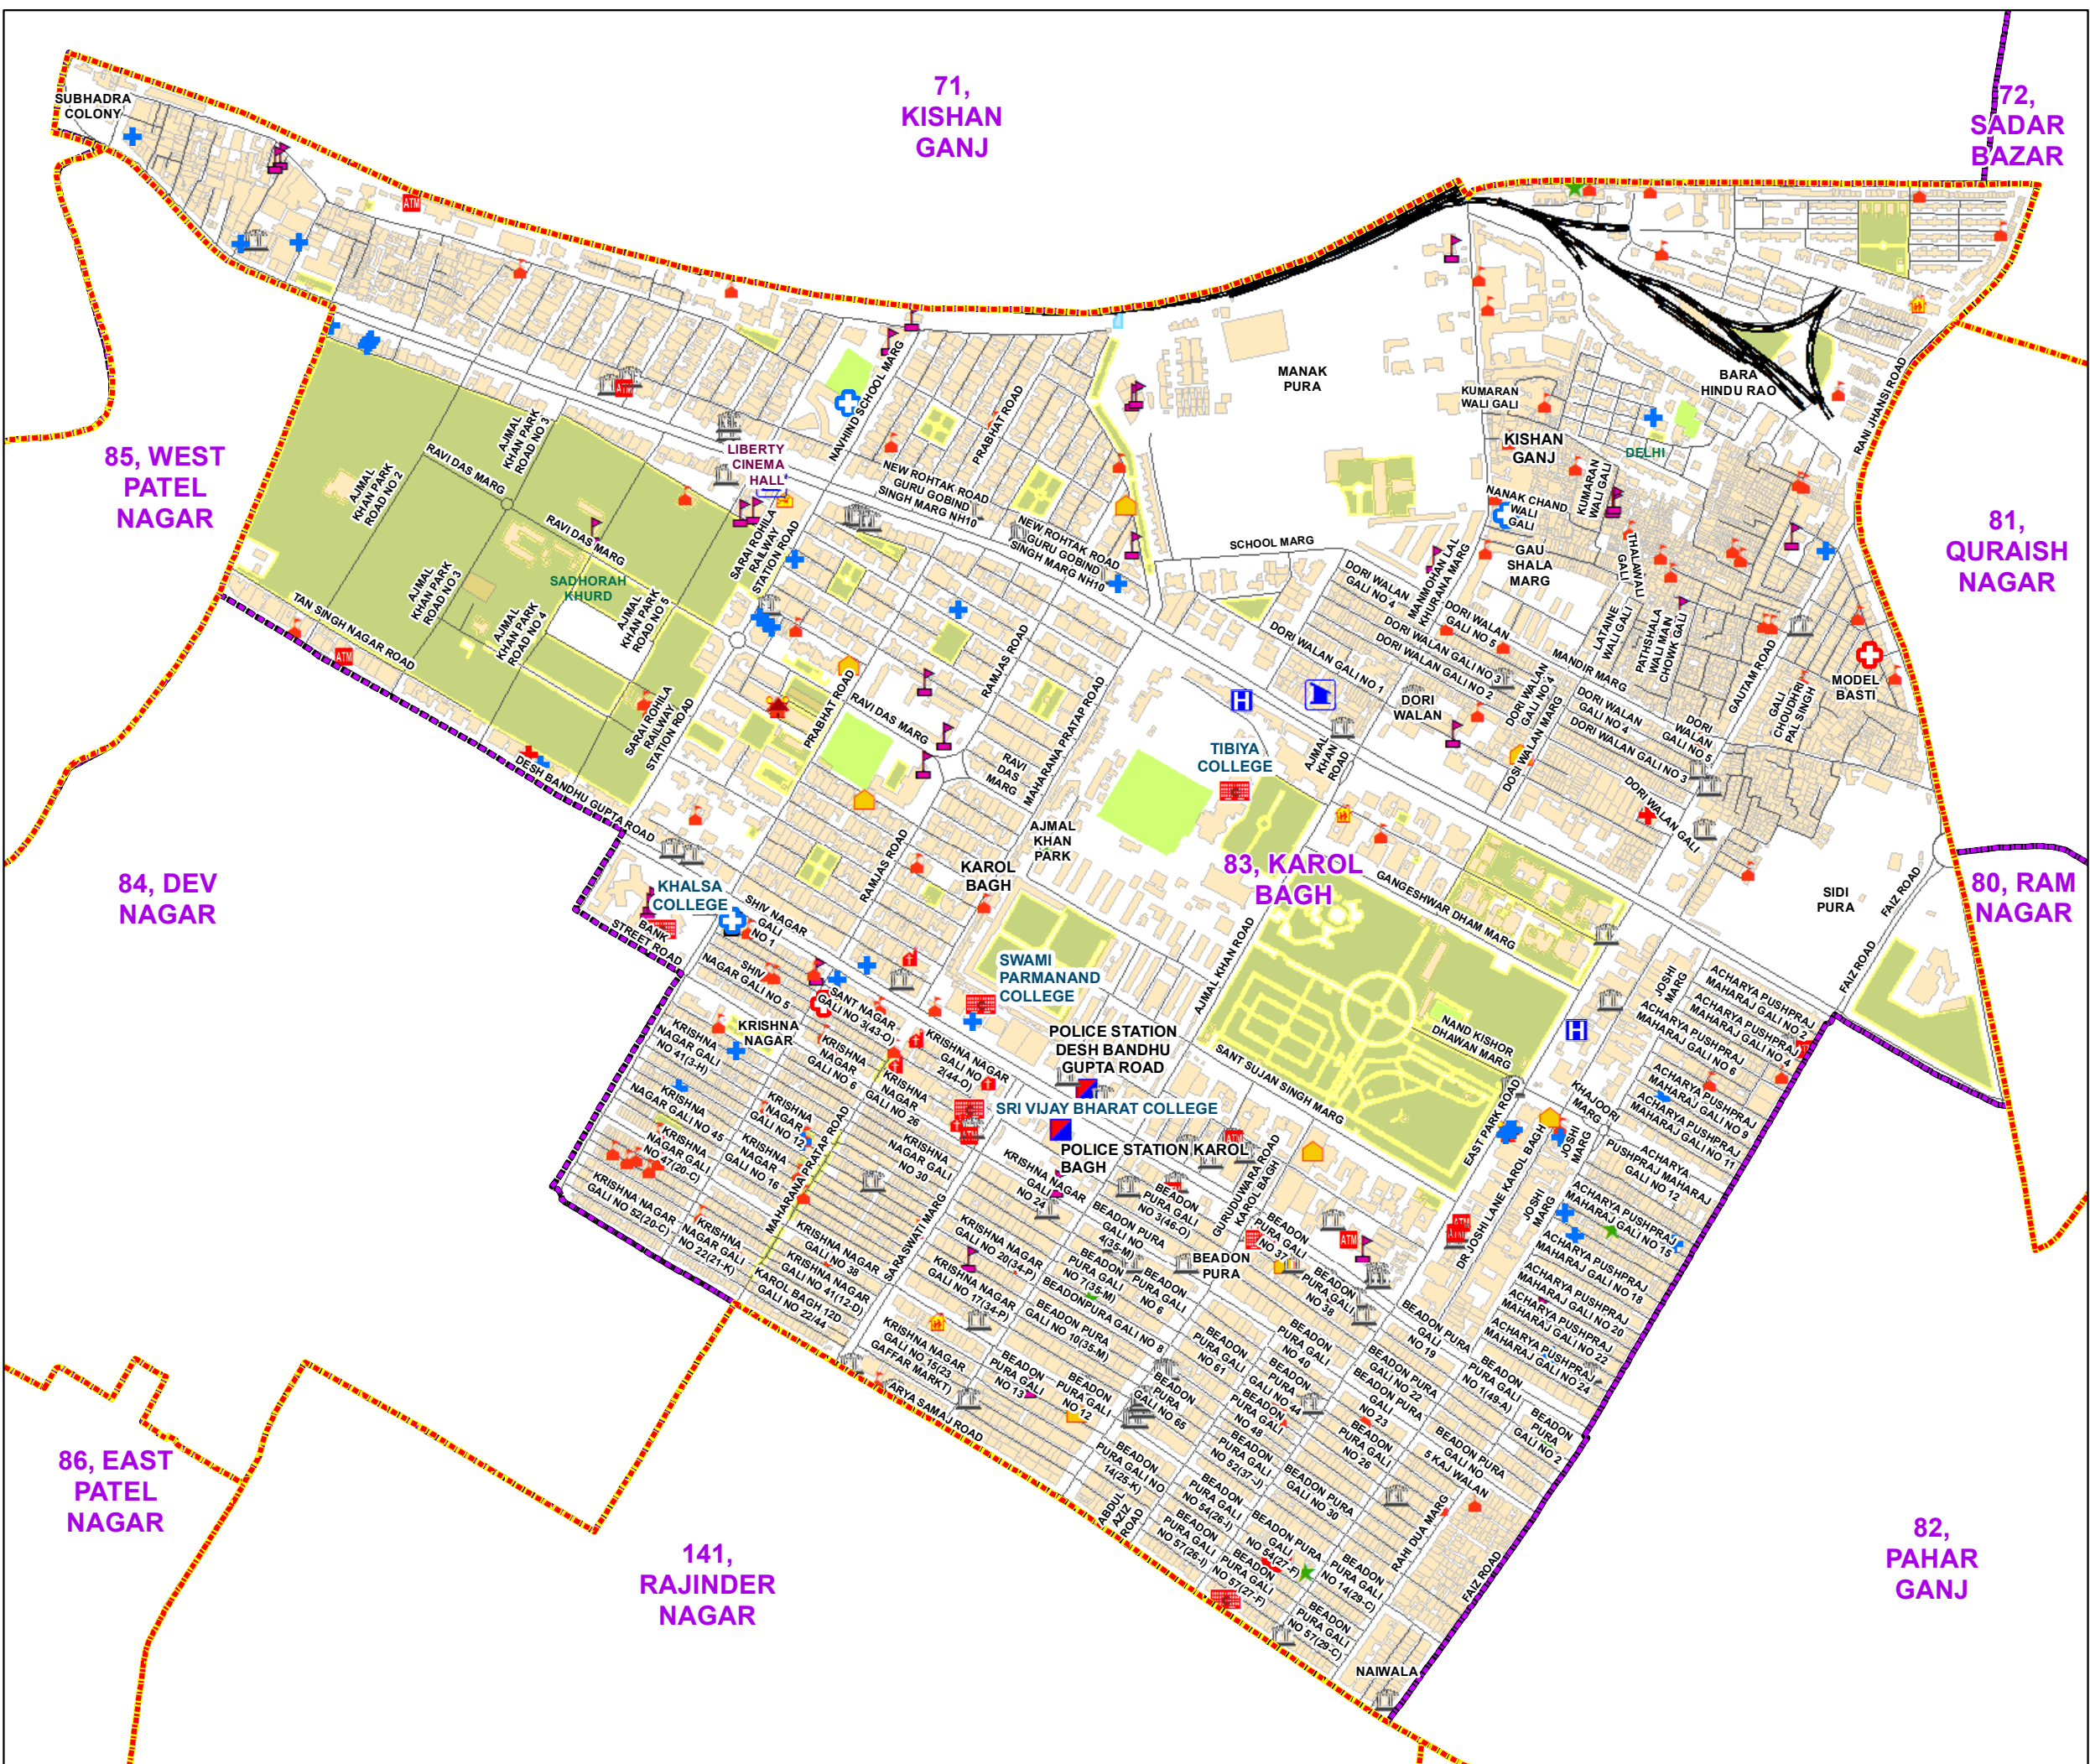

WARD NO.- 83, KAROL BAGH

N

Geospatial DELHI LIMITED
(A Govt. of NCT of Delhi Company)

DELHI GOVERNMENT
TEAM DELHI MAKING THINGS HAPPEN

प्रतिबद्धित
 केवल विभागीय प्रयोग हेतु
 निर्यात के लिए नहीं

**RESTRICTED
 FOR DEPARTMENTAL USE ONLY
 NOT FOR EXPORT**

LEGEND

	Health Centre		Gurdwara
	Nursing Home		Bank
	Primary Health Centre		Metro Line
	Dispensary		Railway Line
	Govt Hospital		Road
	Petrol Pump		Village Boundary
	Church		Ward Boundary
	Community Center		Assembly Boundary
	Metro Station		Sub-Division Boundary
	ATM		District Boundary
	Mosque		Buildings
	College		Canal Bank
	Barat Ghar		Play Ground
	Police Station		Pond
	Cinema Hall		Storm Water Drain
	University		River Bank
	Fire Station		Garden Parks
	Temple		Stadium
	School		

Total Population - 66938
 SC Population - 20985

1:7,750

For further details about this map, please contact

Geospatial Delhi Limited
 (A Government of NCT of Delhi Company)
 3rd Level, C- Wing, Vikas Bhawan-II,
 Civil Lines, New Delhi - 110054
 Website : www.gsdLorg.in