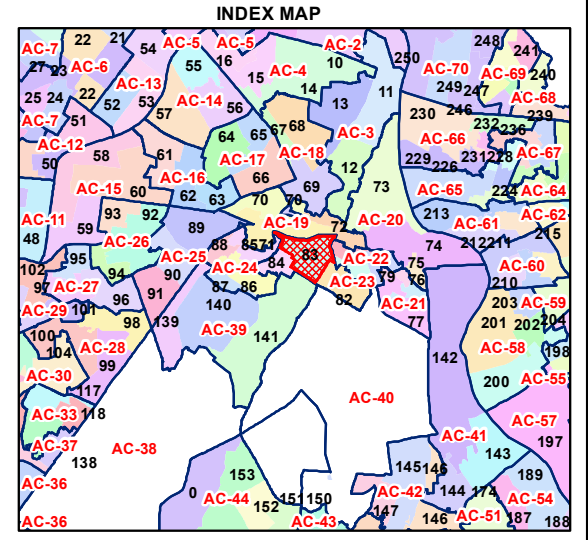

LEGEND

	Health Centre		Gurdwara
	Nursing Home		Bank
	Primary Health Centre		Metro Line
	Dispensary		Railway Line
	Govt Hospital		Road
	Petrol Pump		Village Boundary
	Church		Ward Boundary
	Community Center		Assembly Boundary
	Metro Station		Sub-Division Boundary
	ATM		District Boundary
	Mosque		Buildings
	College		Canal Bank
	Barat Ghar		Play Ground
	Police Station		Pond
	Cinema Hall		Storm Water Drain
	University		River Bank
	Fire Station		Garden Parks
	Temple		Stadium
	School		

Total Population - 66938
SC Population - 20985

1:7,750

For further details about this map, please contact

Geospatial Delhi Limited
(A Government of NCT of Delhi Company)
3rd Level, C- Wing, Vikas Bhawan-II,
Civil Lines, New Delhi - 110054
Website : www.gsdLorg.in

Disclaimer:
Reproduction in whole or part by any means is prohibited without
written permission of Geospatial Delhi Limited. Responsibility of
data validation lies with the department concerned.