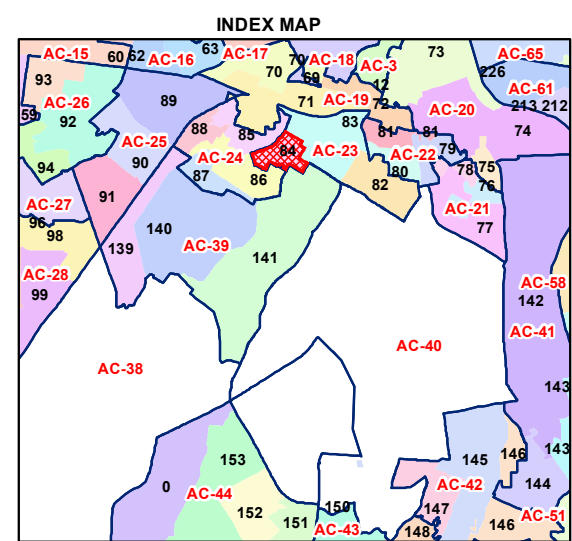

WARD NO.- 84, DEV NAGAR

प्रतिलिपित
 केवल विभागीय प्रयोग हेतु
 निर्यात के लिए नहीं

RESTRICTED
FOR DEPARTMENTAL USE ONLY
NOT FOR EXPORT

LEGEND

Health Centre	Gurudwara
Nursing Home	Bank
Primary Health Centre	Metro Line
Dispensary	Railway Line
Govt Hospital	Road
Petrol Pump	Village Boundary
Church	Ward Boundary
Community Center	Assembly Boundary
Metro Station	Sub-Division Boundary
ATM	District Boundary
Mosque	Buildings
College	Canal Bank
Barat Ghar	Play Ground
Police Station	Pond
Cinema Hall	Storm Water Drain
University	River Bank
Fire Station	Garden Parks
Temple	Stadium
School	

Total Population - 64451
SC Population - 44756

1:4,900

For further details about this map, please contact

Geospatial Delhi Limited
 (A Government of NCT of Delhi Company)
 3rd Level, C- Wing, Vikas Bhawan-II,
 Civil Lines, New Delhi - 110054
[Website : www.gsdLorg.in](http://www.gsdLorg.in)