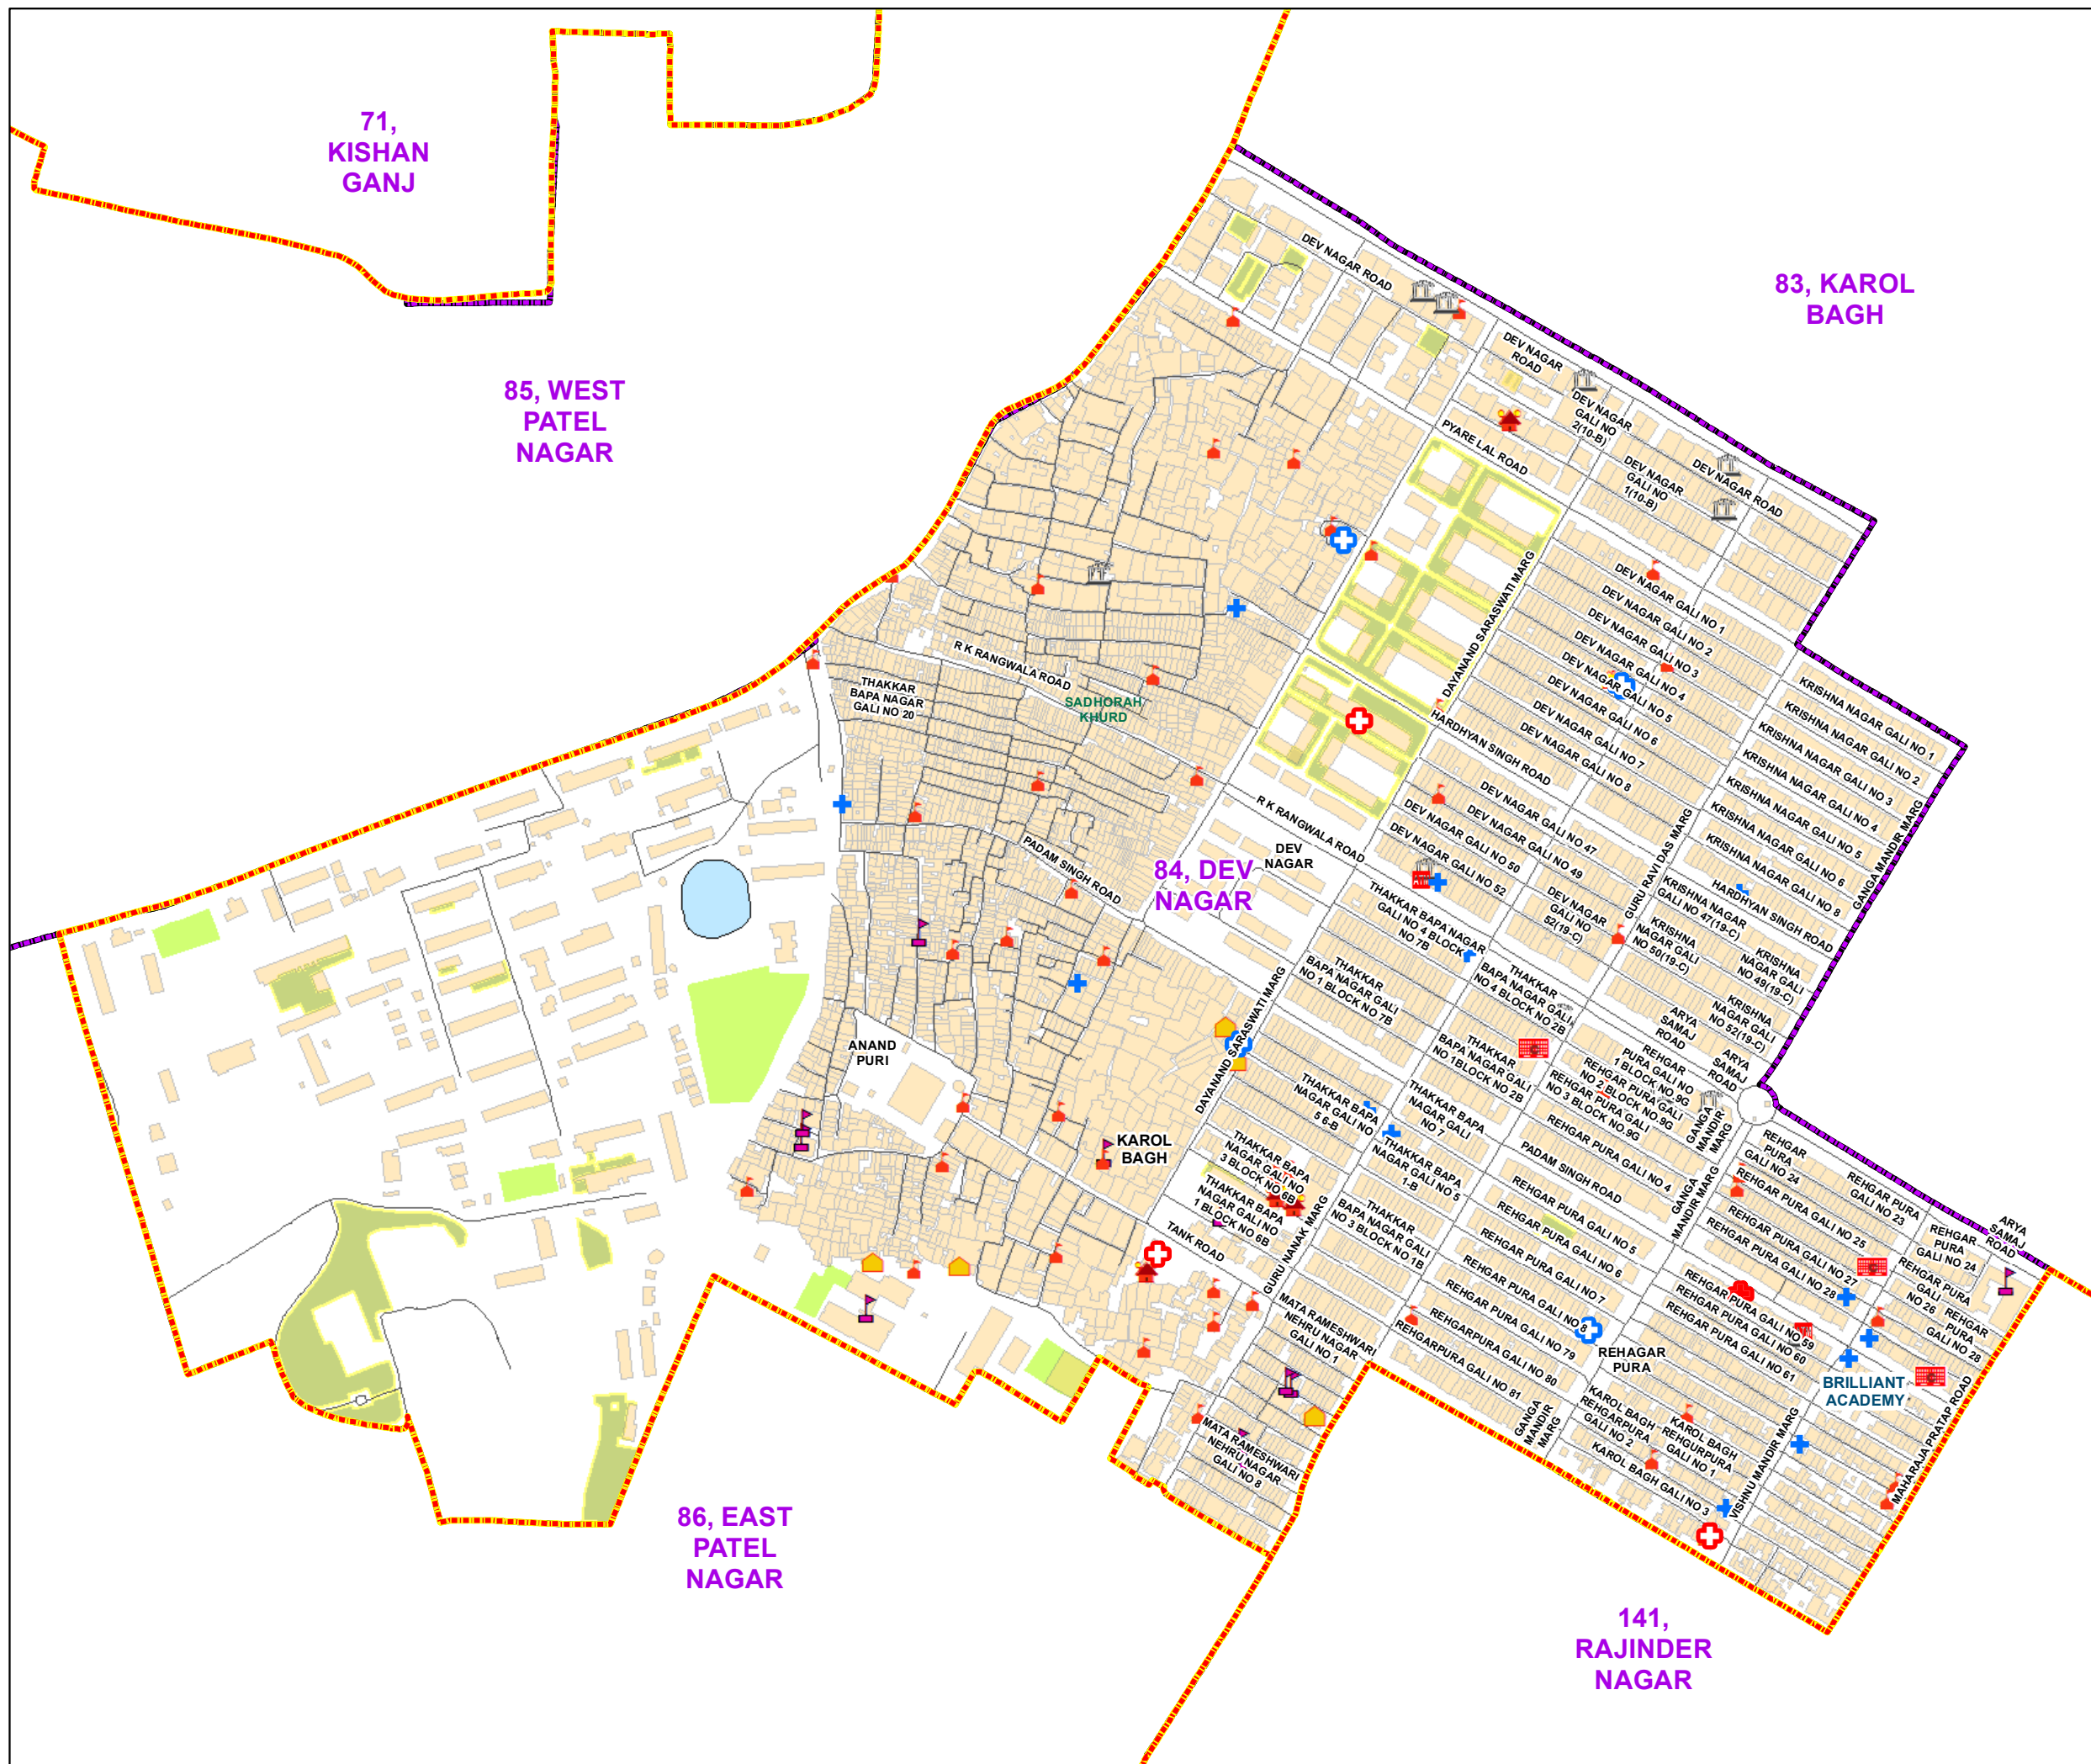

WARD NO.- 84, DEV NAGAR

प्रतिलिपित
 केवल विभागीय प्रयोग हेतु
 निर्यात के लिए नहीं

RESTRICTED
FOR DEPARTMENTAL USE ONLY
NOT FOR EXPORT

LEGEND

Health Centre	Gurudwara
Nursing Home	Bank
Primary Health Centre	Metro Line
Dispensary	Railway Line
Govt Hospital	Road
Petrol Pump	Village Boundary
Church	Ward Boundary
Community Center	Assembly Boundary
Metro Station	Sub-Division Boundary
ATM	District Boundary
Mosque	Buildings
College	Canal Bank
Barat Ghar	Play Ground
Police Station	Pond
Cinema Hall	Storm Water Drain
University	River Bank
Fire Station	Garden Parks
Temple	Stadium
School	

Total Population - 64451
SC Population - 44756

1:4,900

For further details about this map, please contact

Geospatial Delhi Limited
 (A Government of NCT of Delhi Company)
 3rd Level, C- Wing, Vikas Bhawan-II,
 Civil Lines, New Delhi - 110054
[Website : www.gsdLorg.in](http://www.gsdLorg.in)