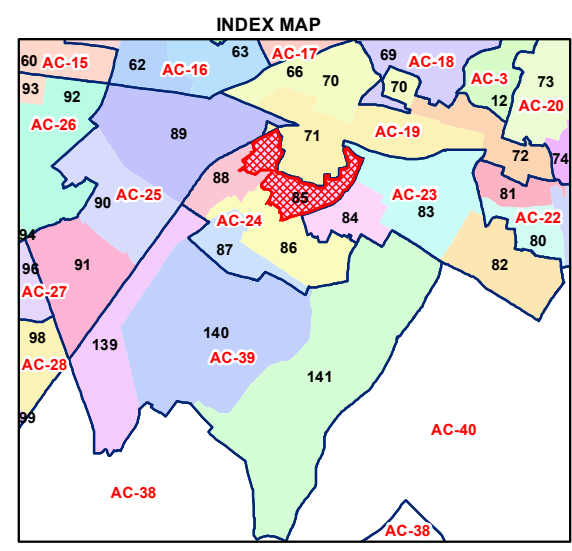

WARD NO.- 85, WEST PATEL NAGAR

प्रतिबंधित
केवल विभागीय प्रयोग हेतु
निर्यात के लिए नहीं

RESTRICTED
FOR DEPARTMENTAL USE ONLY
NOT FOR EXPORT

LEGEND

	Health Centre		Gurudwara
	Nursing Home		Bank
	Primary Health Centre		Metro Line
	Dispensary		Railway Line
	Govt Hospital		Road
	Petrol Pump		Village Boundary
	Church		Ward Boundary
	Community Center		Assembly Boundary
	Metro Station		Sub-Division Boundary
	ATM		District Boundary
	Mosque		Buildings
	College		Canal Bank
	Barat Ghar		Play Ground
	Police Station		Pond
	Cinema Hall		Storm Water Drain
	University		River Bank
	Fire Station		Garden Parks
	Temple		Stadium
	School		

Total Population - 69686
 SC Population - 25390

1:6,840

For further details about this map, please contact

Geospatial Delhi Limited
 (A Government of NCT of Delhi Company)
 3rd Level, C- Wing, Vikas Bhawan-II,
 Civil Lines, New Delhi - 110054
 Website : www.gsdLorg.in