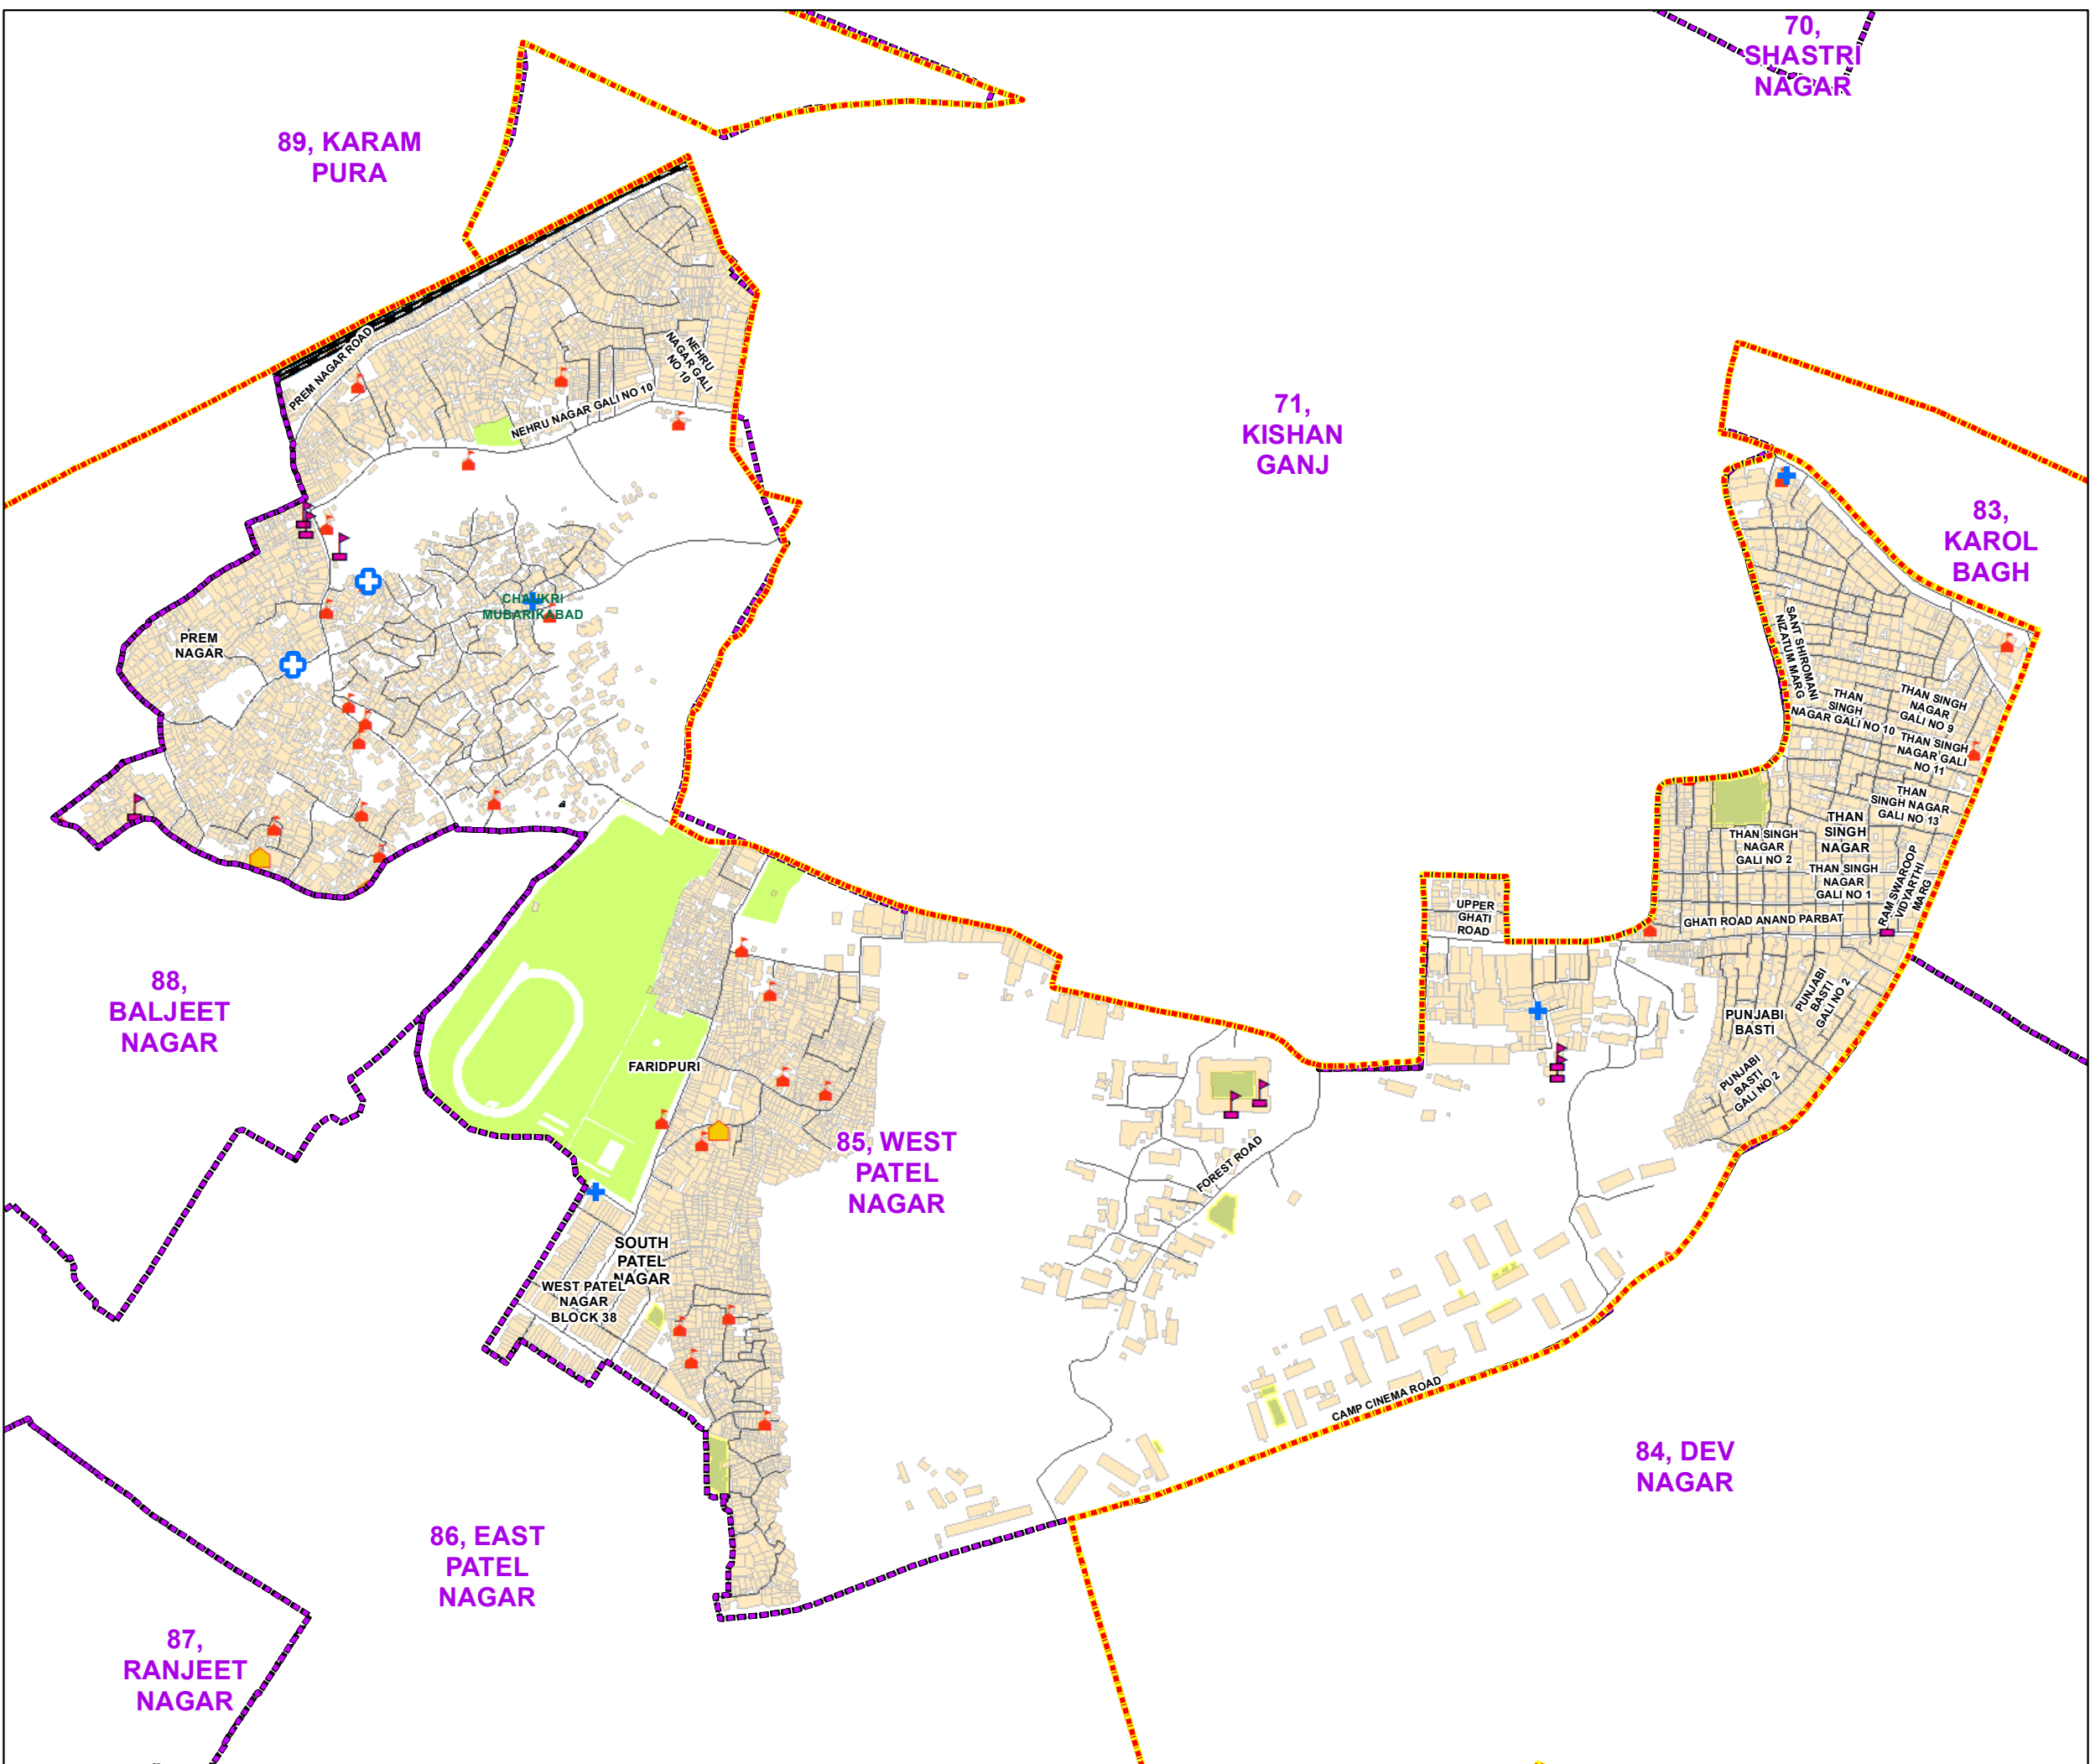

WARD NO.- 85, WEST PATEL NAGAR

प्रतिबंधित
केवल विभागीय प्रयोग हेतु
निर्यात के लिए नहीं

RESTRICTED
FOR DEPARTMENTAL USE ONLY
NOT FOR EXPORT

LEGEND

	Health Centre		Gurudwara
	Nursing Home		Bank
	Primary Health Centre		Metro Line
	Dispensary		Railway Line
	Govt Hospital		Road
	Petrol Pump		Village Boundary
	Church		Ward Boundary
	Community Center		Assembly Boundary
	Metro Station		Sub-Division Boundary
	ATM		District Boundary
	Mosque		Buildings
	College		Canal Bank
	Barat Ghar		Play Ground
	Police Station		Pond
	Cinema Hall		Storm Water Drain
	University		River Bank
	Fire Station		Garden Parks
	Temple		Stadium
	School		

Total Population - 69686
 SC Population - 25390

1:6,840

For further details about this map, please contact

Geospatial Delhi Limited
 (A Government of NCT of Delhi Company)
 3rd Level, C- Wing, Vikas Bhawan-II,
 Civil Lines, New Delhi - 110054
 Website : www.gsdLorg.in

Disclaimer:
 Reproduction in whole or part by any means is prohibited without
 written permission of Geospatial Delhi Limited. Responsibility of
 data validation lies with the department concerned.