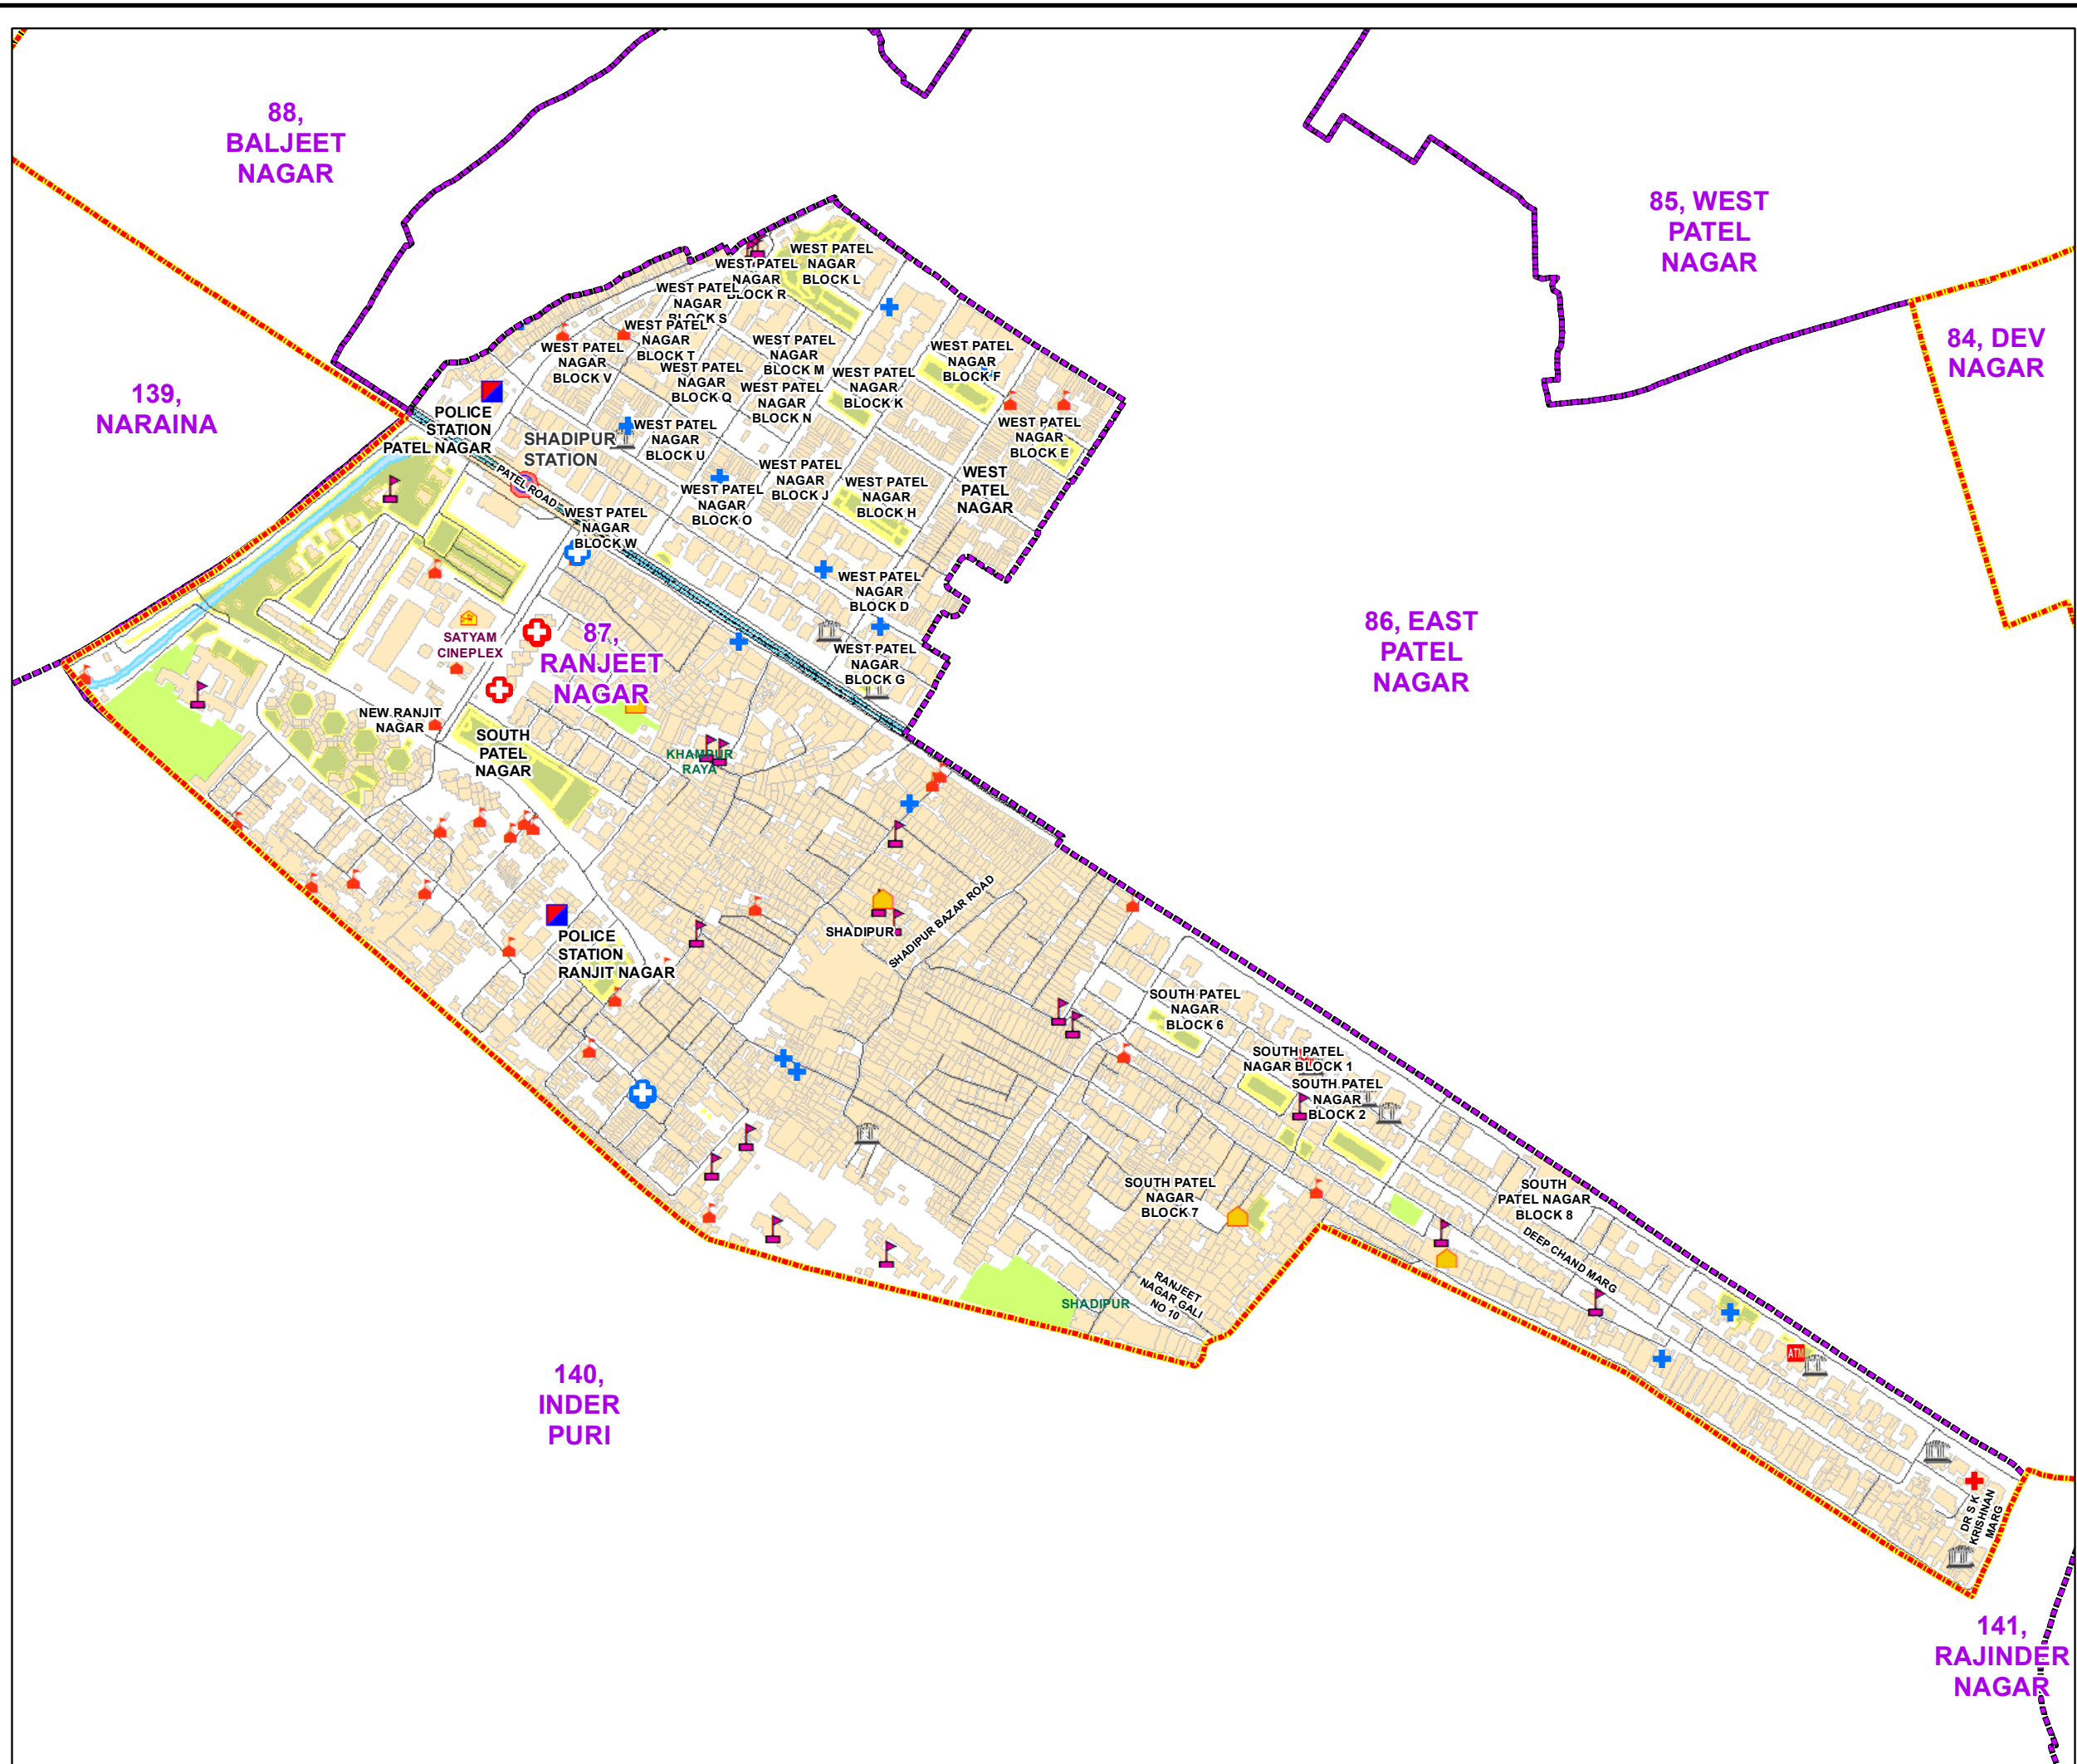

# WARD NO.- 87, RANJEET NAGAR

## LEGEND

- |                       |                       |
|-----------------------|-----------------------|
| Health Centre         | Gurudwara             |
| Nursing Home          | Bank                  |
| Primary Health Centre | Metro Line            |
| Dispensary            | Railway Line          |
| Govt Hospital         | Road                  |
| Petrol Pump           | Village Boundary      |
| Church                | Ward Boundary         |
| Community Center      | Assembly Boundary     |
| Metro Station         | Sub-Division Boundary |
| ATM                   | District Boundary     |
| Mosque                | Buildings             |
| College               | Canal Bank            |
| Barat Ghar            | Play Ground           |
| Police Station        | Pond                  |
| Cinema Hall           | Storm Water Drain     |
| University            | River Bank            |
| Fire Station          | Garden Parks          |
| Temple                | Stadium               |
| School                |                       |

Total Population - 54256  
 SC Population - 8884

1:6,550

For further details about this map, please contact

Geospatial Delhi Limited  
 (A Government of NCT of Delhi Company)  
 3rd Level, C- Wing, Vikas Bhawan-II,  
 Civil Lines, New Delhi - 110054  
 Website : [www.gsdLorg.in](http://www.gsdLorg.in)