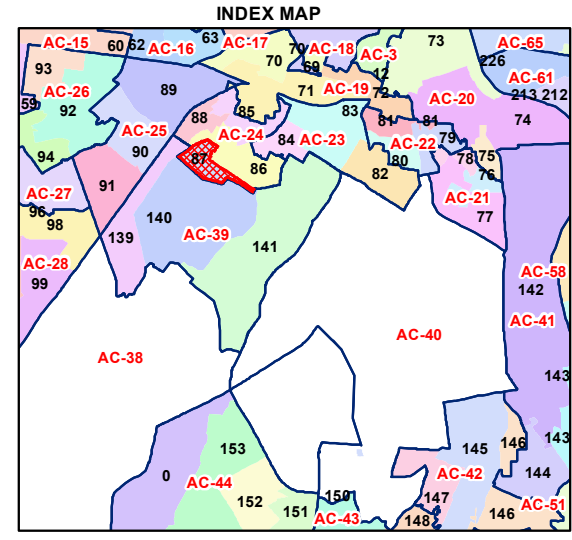

# WARD NO.- 87, RANJEET NAGAR

Total Population - 54256  
 SC Population - 8884

1:6,550

For further details about this map, please contact

Geospatial Delhi Limited  
 (A Government of NCT of Delhi Company)  
 3rd Level, C- Wing, Vikas Bhawan-II,  
 Civil Lines, New Delhi - 110054  
 Website : [www.gsdLorg.in](http://www.gsdLorg.in)