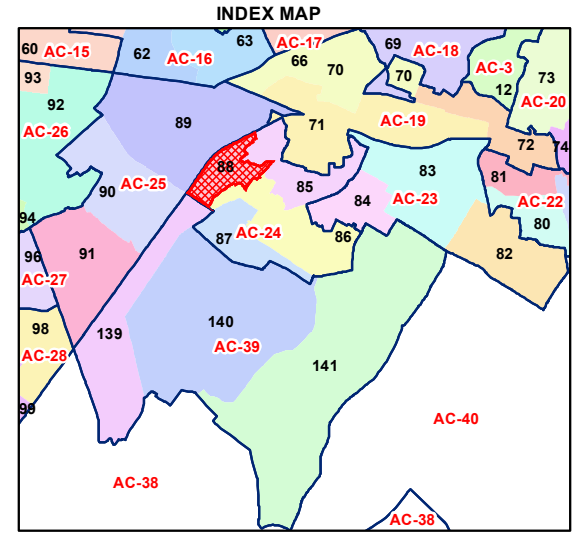

LEGEND

Health Centre	Gurudwara
Nursing Home	Bank
Primary Health Centre	Metro Line
Dispensary	Railway Line
Govt Hospital	Road
Petrol Pump	Village Boundary
Church	Ward Boundary
Community Center	Assembly Boundary
Metro Station	Sub-Division Boundary
ATM	District Boundary
Mosque	Buildings
College	Canal Bank
Barat Ghar	Play Ground
Police Station	Pond
Cinema Hall	Storm Water Drain
University	River Bank
Fire Station	Garden Parks
Temple	Stadium
School	

Total Population - 54213
SC Population - 6240

1:5,160

For further details about this map, please contact

Geospatial Delhi Limited
(A Government of NCT of Delhi Company)
3rd Level, C- Wing, Vikas Bhawan-II,
Civil Lines, New Delhi - 110054
Website : www.gsdLorg.in

Disclaimer:
Reproduction in whole or part by any means is prohibited without written permission of Geospatial Delhi Limited. Responsibility of data validation lies with the department concerned.