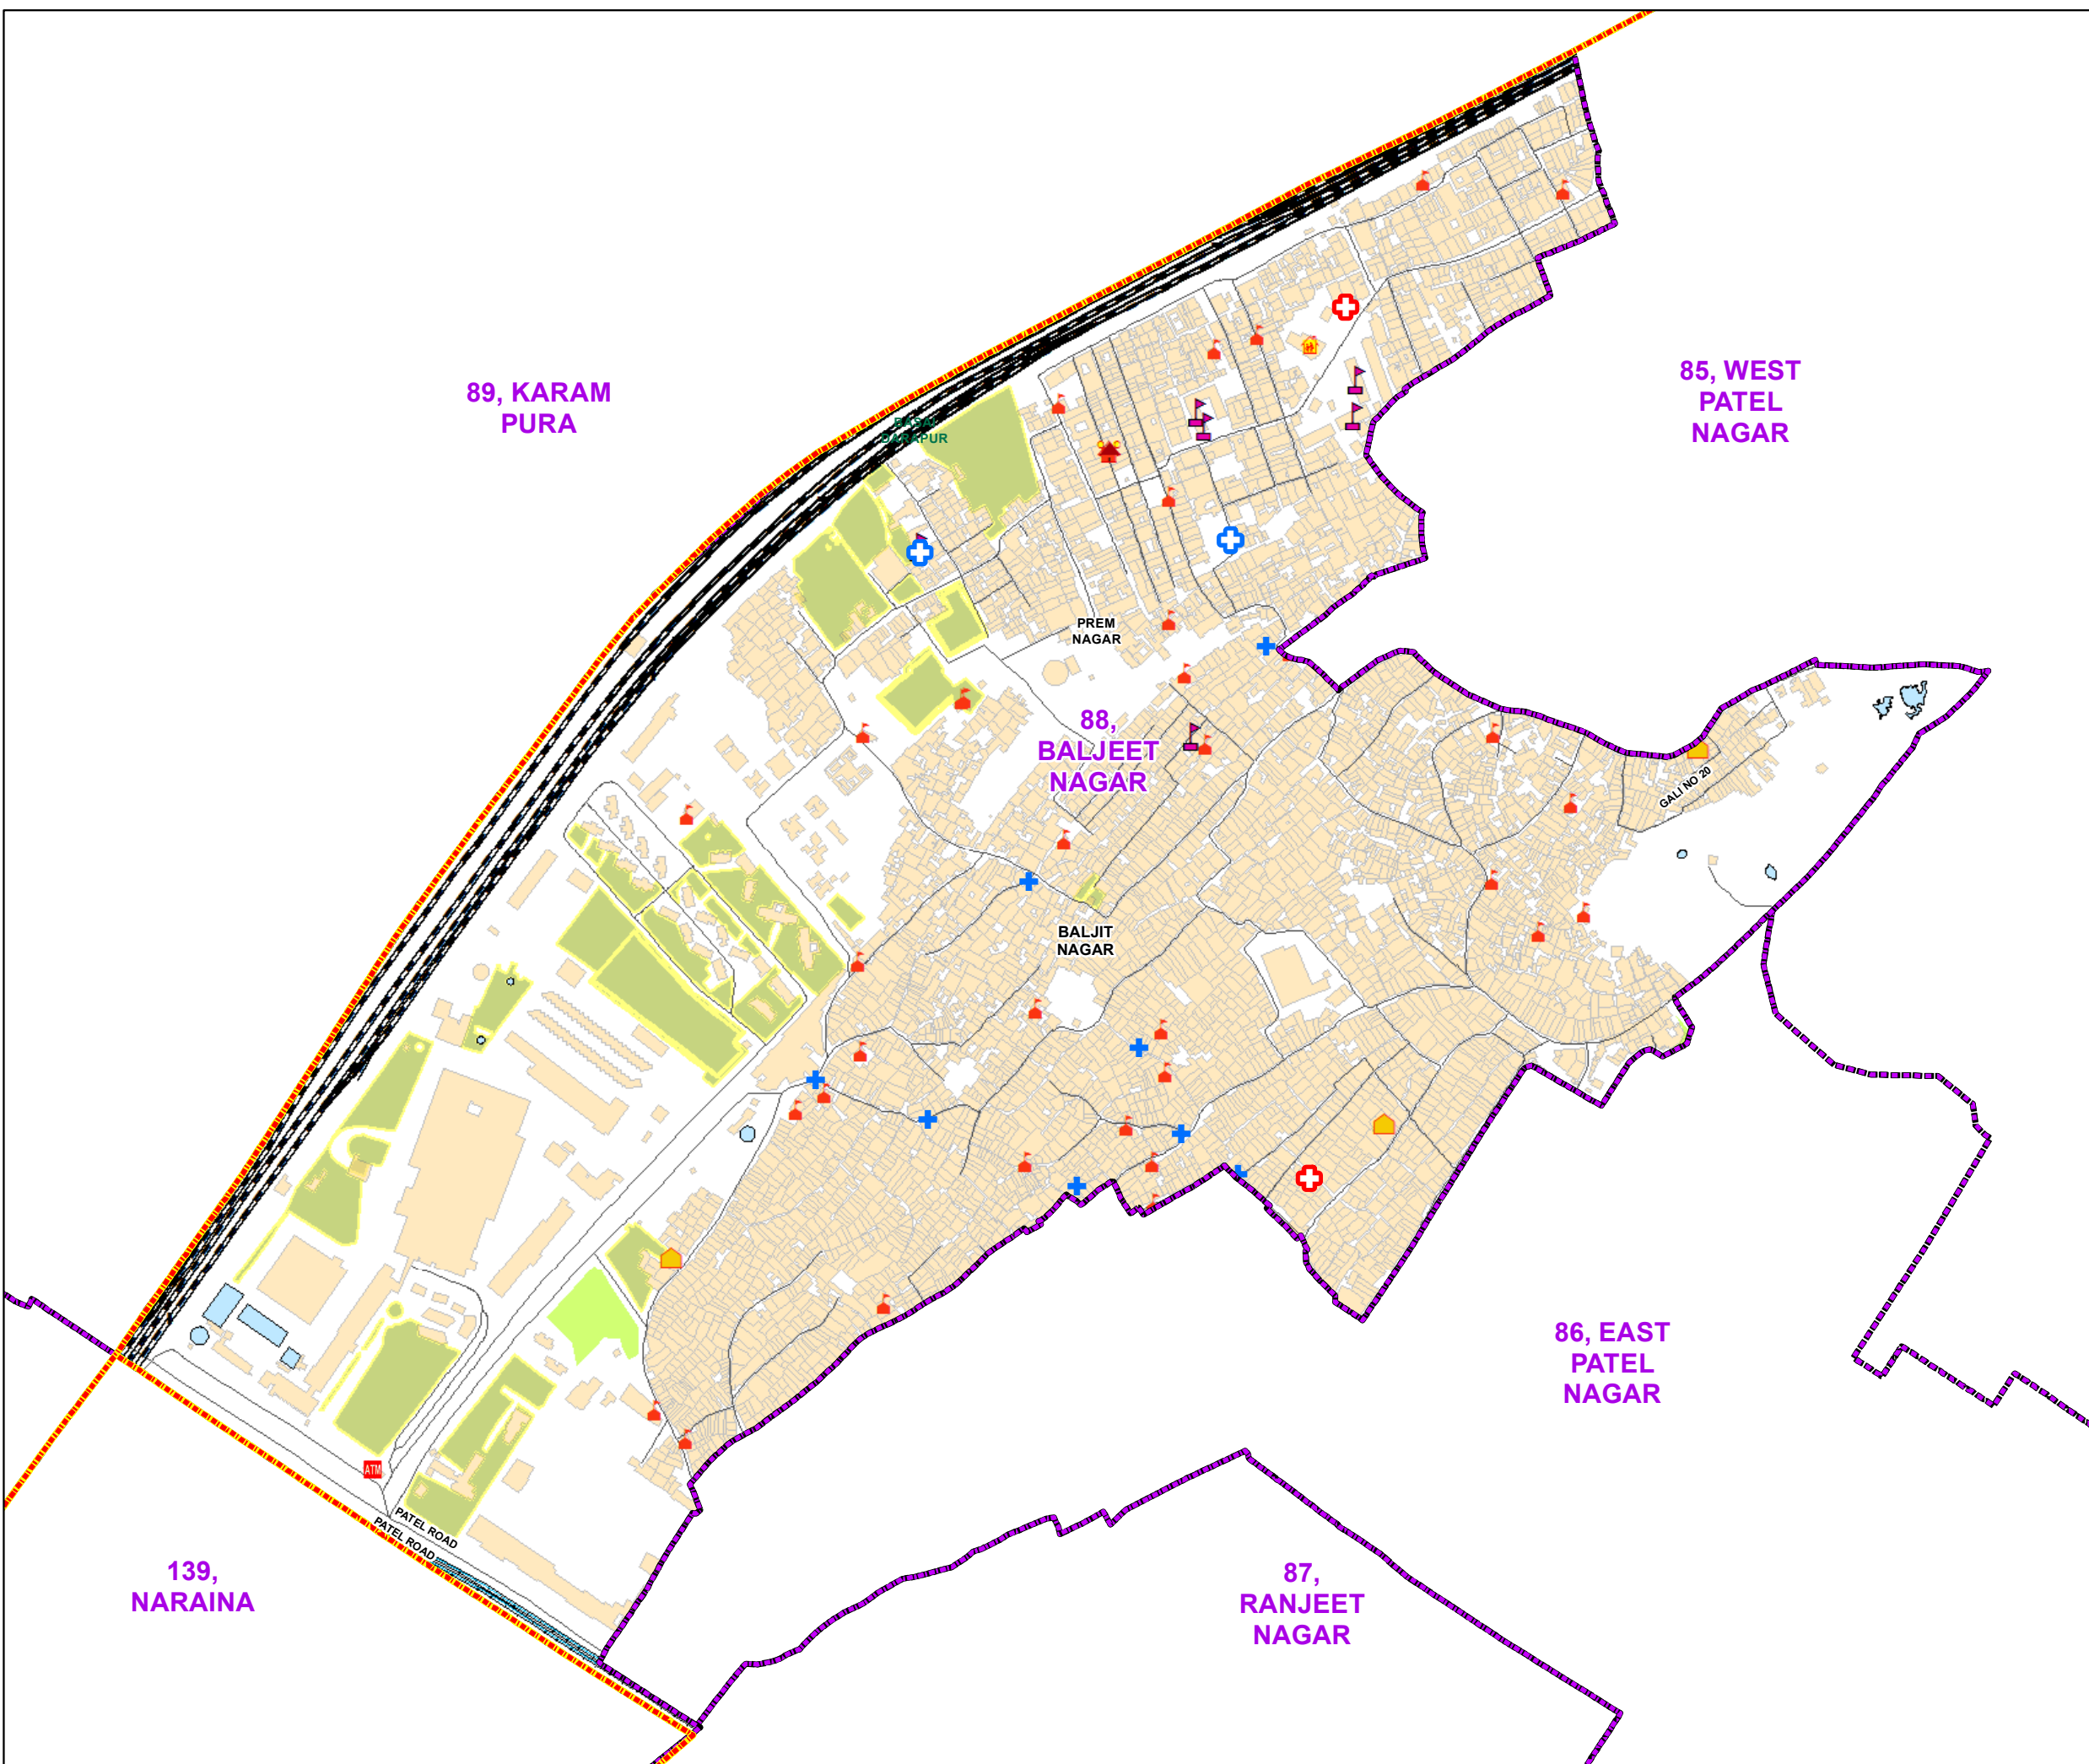

WARD NO.- 88, BALJEET NAGAR

प्रतिबद्धि केवल विभागीय प्रयोग हेतु निर्यात के लिए नहीं
RESTRICTED FOR DEPARTMENTAL USE ONLY
NOT FOR EXPORT

LEGEND

- | | |
|-----------------------|-----------------------|
| Health Centre | Gurudwara |
| Nursing Home | Bank |
| Primary Health Centre | Metro Line |
| Dispensary | Railway Line |
| Govt Hospital | Road |
| Petrol Pump | Village Boundary |
| Church | Ward Boundary |
| Community Center | Assembly Boundary |
| Metro Station | Sub-Division Boundary |
| ATM | District Boundary |
| Mosque | Buildings |
| College | Canal Bank |
| Barat Ghar | Play Ground |
| Police Station | Pond |
| Cinema Hall | Storm Water Drain |
| University | River Bank |
| Fire Station | Garden Parks |
| Temple | Stadium |
| School | |

Total Population - 54213
SC Population - 6240

1:5,160

For further details about this map, please contact

Geospatial Delhi Limited
 (A Government of NCT of Delhi Company)
 3rd Level, C- Wing, Vikas Bhawan-II,
 Civil Lines, New Delhi - 110054
 Website : www.gsdLorg.in