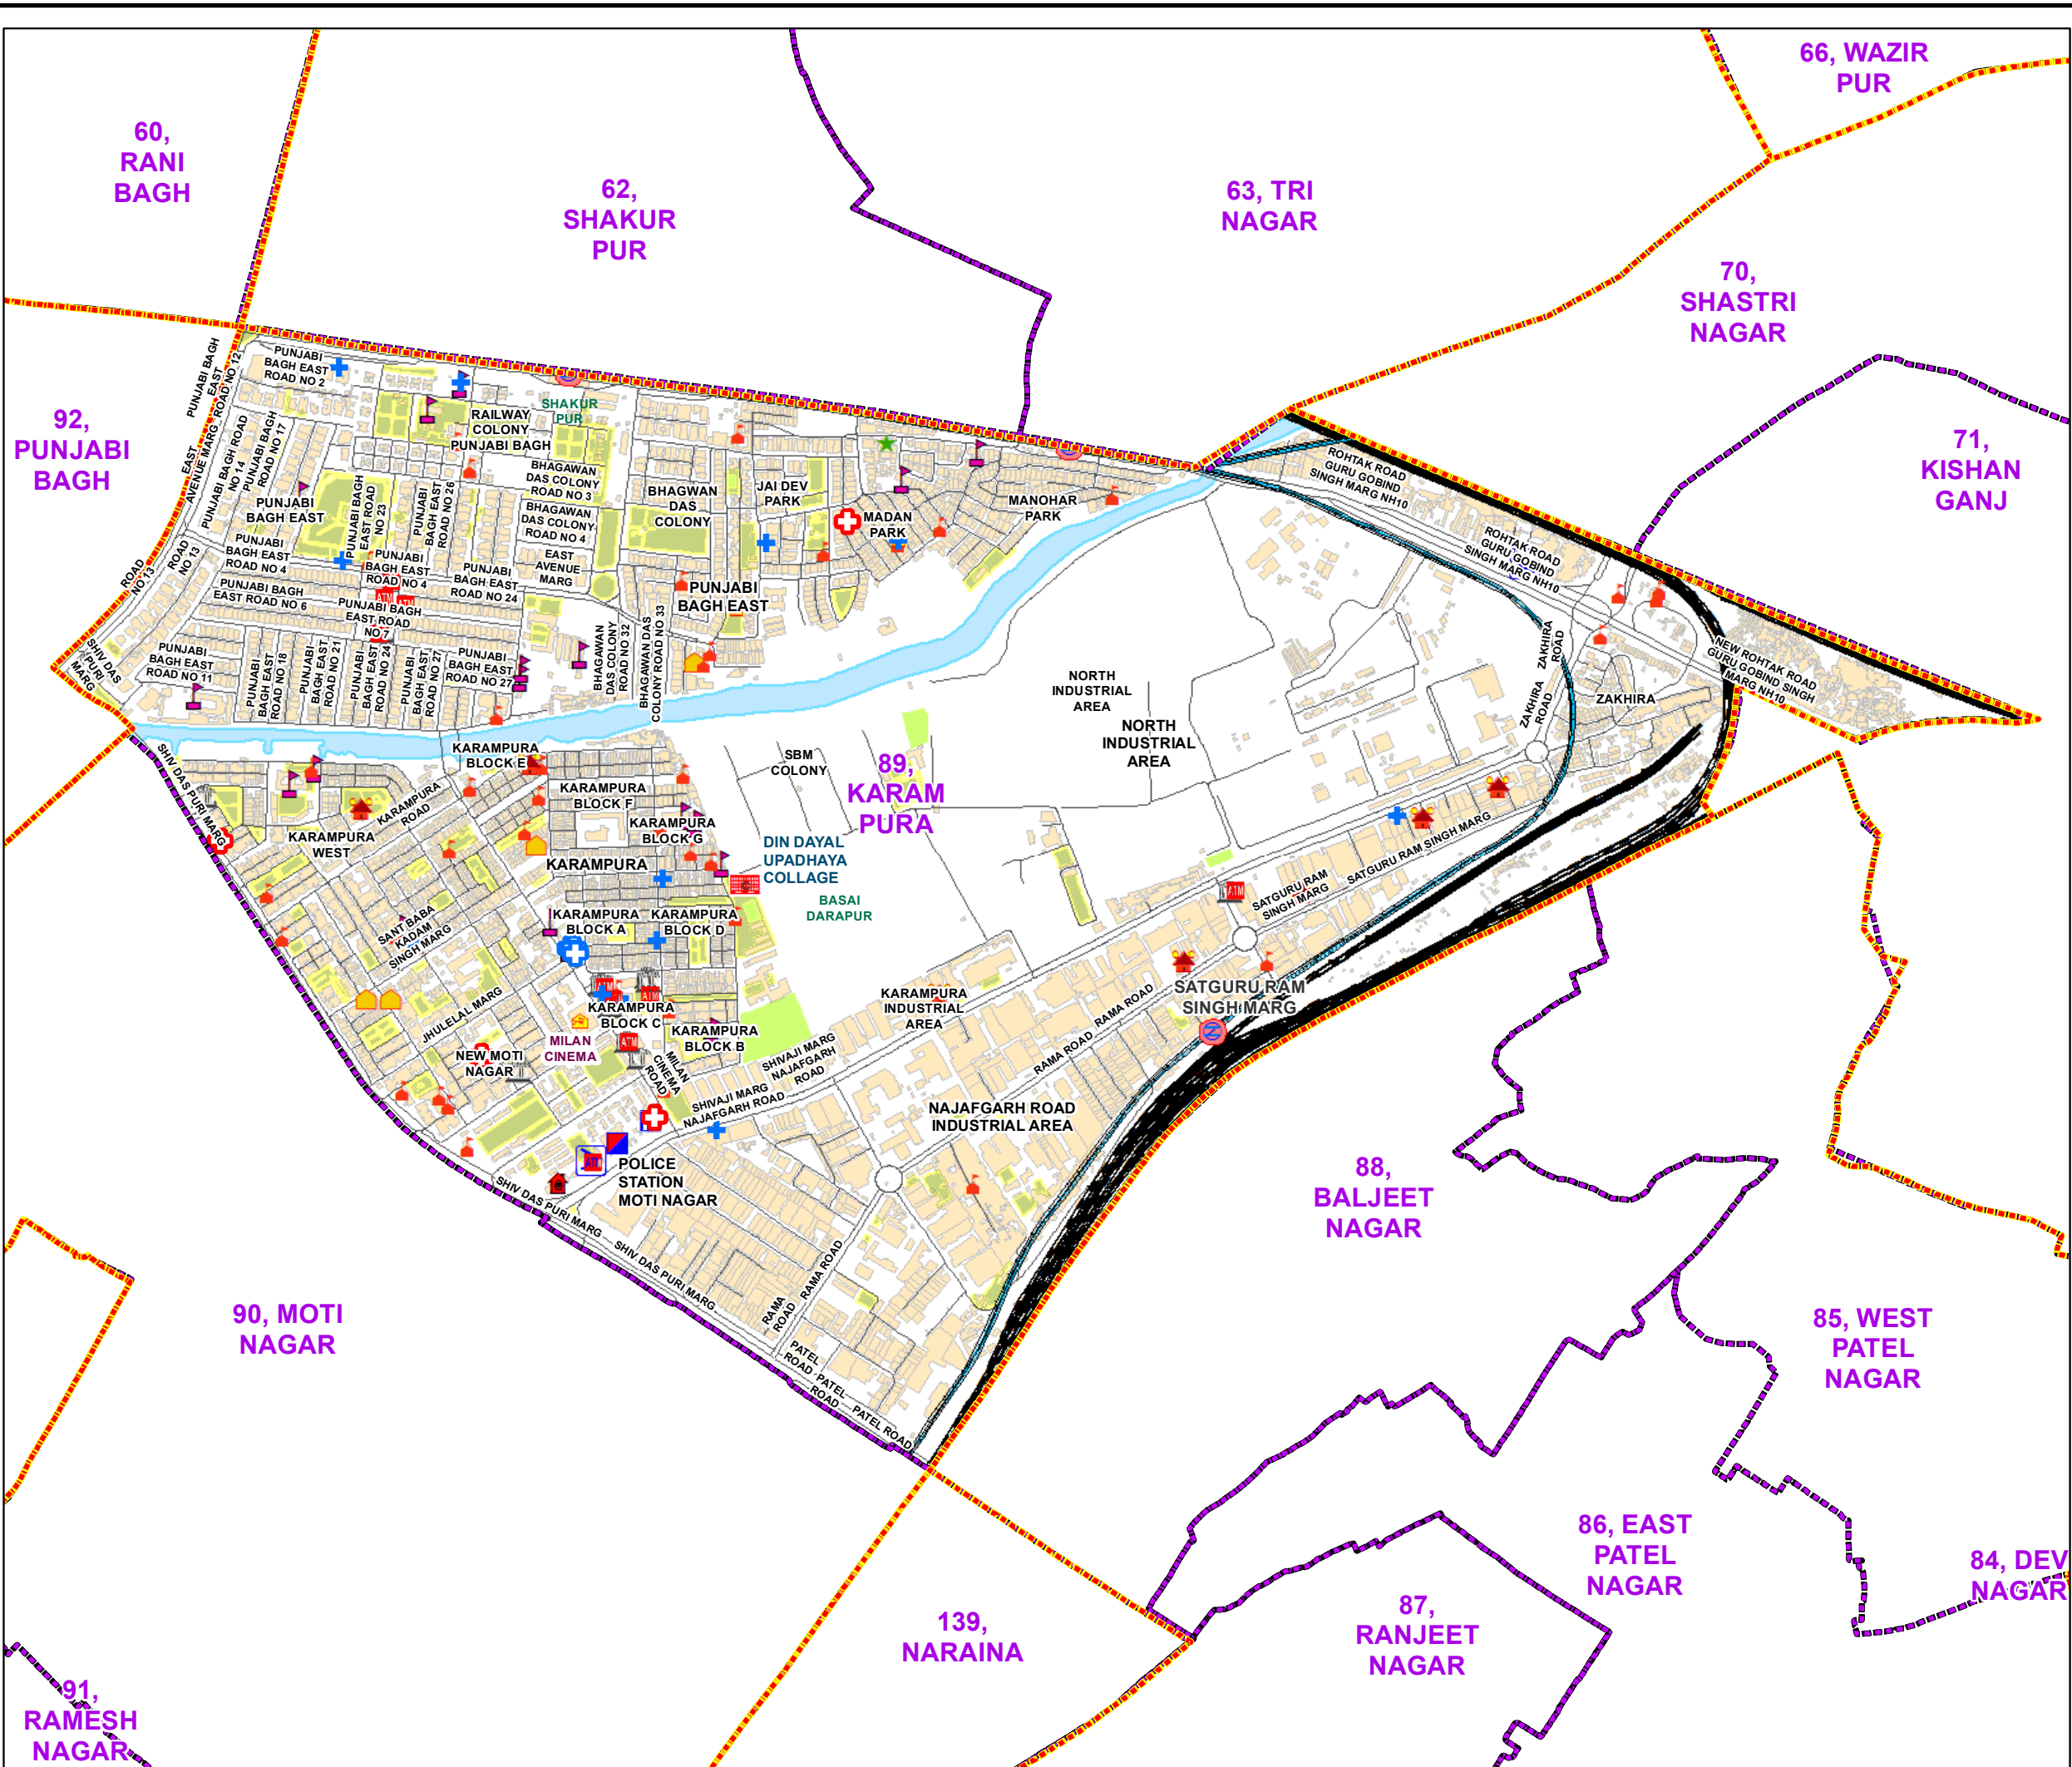

# WARD NO.- 89, KARAM PURA

प्रतिबन्धित  
केवल विभागीय प्रयोग हेतु  
निर्यात के लिए नहीं

**RESTRICTED  
FOR DEPARTMENTAL USE ONLY  
NOT FOR EXPORT**

### LEGEND

	Health Centre		Gurdwara
	Nursing Home		Bank
	Primary Health Centre		Metro Line
	Dispensary		Railway Line
	Govt Hospital		Road
	Petrol Pump		Village Boundary
	Church		Ward Boundary
	Community Center		Assembly Boundary
	Metro Station		Sub-Division Boundary
	ATM		District Boundary
	Mosque		Buildings
	College		Canal Bank
	Barat Ghar		Play Ground
	Police Station		Pond
	Cinema Hall		Storm Water Drain
	University		River Bank
	Fire Station		Garden Parks
	Temple		Stadium
	School		

**Total Population - 72228**  
**SC Population - 7693**

1:11,260

For further details about this map, please contact

Geospatial Delhi Limited  
(A Government of NCT of Delhi Company)  
3rd Level, C- Wing, Vikas Bhawan-II,  
Civil Lines, New Delhi - 110054  
Website : [www.gsdlog.in](http://www.gsdlog.in)

© GOVERNMENT OF DELHI COPYRIGHT, 2012  
Map Print Date- 13-10-2022