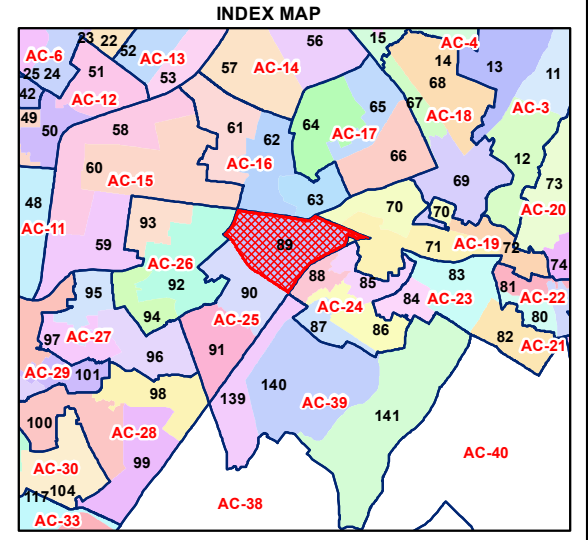

# WARD NO.- 89, KARAM PURA

प्रतिबन्धित  
केवल विभागीय प्रयोग हेतु  
निर्यात के लिए नहीं

**RESTRICTED  
FOR DEPARTMENTAL USE ONLY  
NOT FOR EXPORT**

**Total Population - 72228**  
**SC Population - 7693**

1:11,260

For further details about this map, please contact

Geospatial Delhi Limited  
(A Government of NCT of Delhi Company)  
3rd Level, C- Wing, Vikas Bhawan-II,  
Civil Lines, New Delhi - 110054  
Website : [www.gsdlog.in](http://www.gsdlog.in)