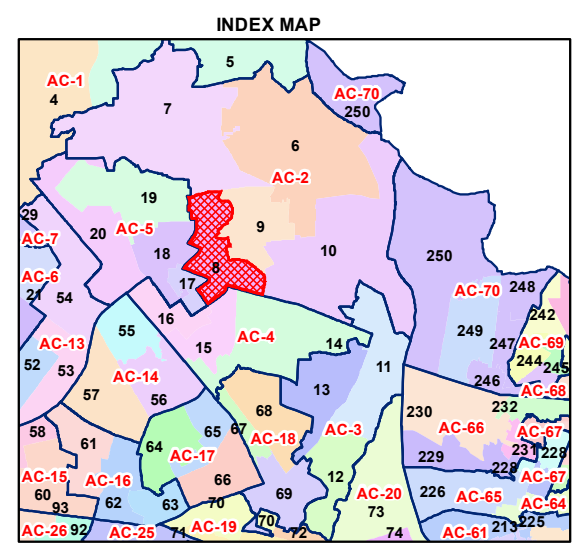

LEGEND	
	Health Centre
	Nursing Home
	Primary Health Centre
	Dispensary
	Govt Hospital
	Petrol Pump
	Church
	Community Center
	Metro Station
	ATM
	Mosque
	College
	Barat Ghar
	Police Station
	Cinema Hall
	University
	Fire Station
	Temple
	School
	Gurudwara
	Bank
	Metro Line
	Railway Line
	Road
	Village Boundary
	Ward Boundary
	Assembly Boundary
	Sub-Division Boundary
	District Boundary
	Buildings
	Canal Bank
	Play Ground
	Pond
	Storm Water Drain
	River Bank
	Garden Parks
	Stadium

Total Population - 86243
SC Population - 18359

1:12,450

For further details about this map, please contact

Geospatial Delhi Limited
(A Government of NCT of Delhi Company)
3rd Level, C- Wing, Vikas Bhawan-II,
Civil Lines, New Delhi - 110054
Website : www.gsdLorg.in

Disclaimer:
Reproduction in whole or part by any means is prohibited without
written permission of Geospatial Delhi Limited. Responsibility of
data validation lies with the department concerned.