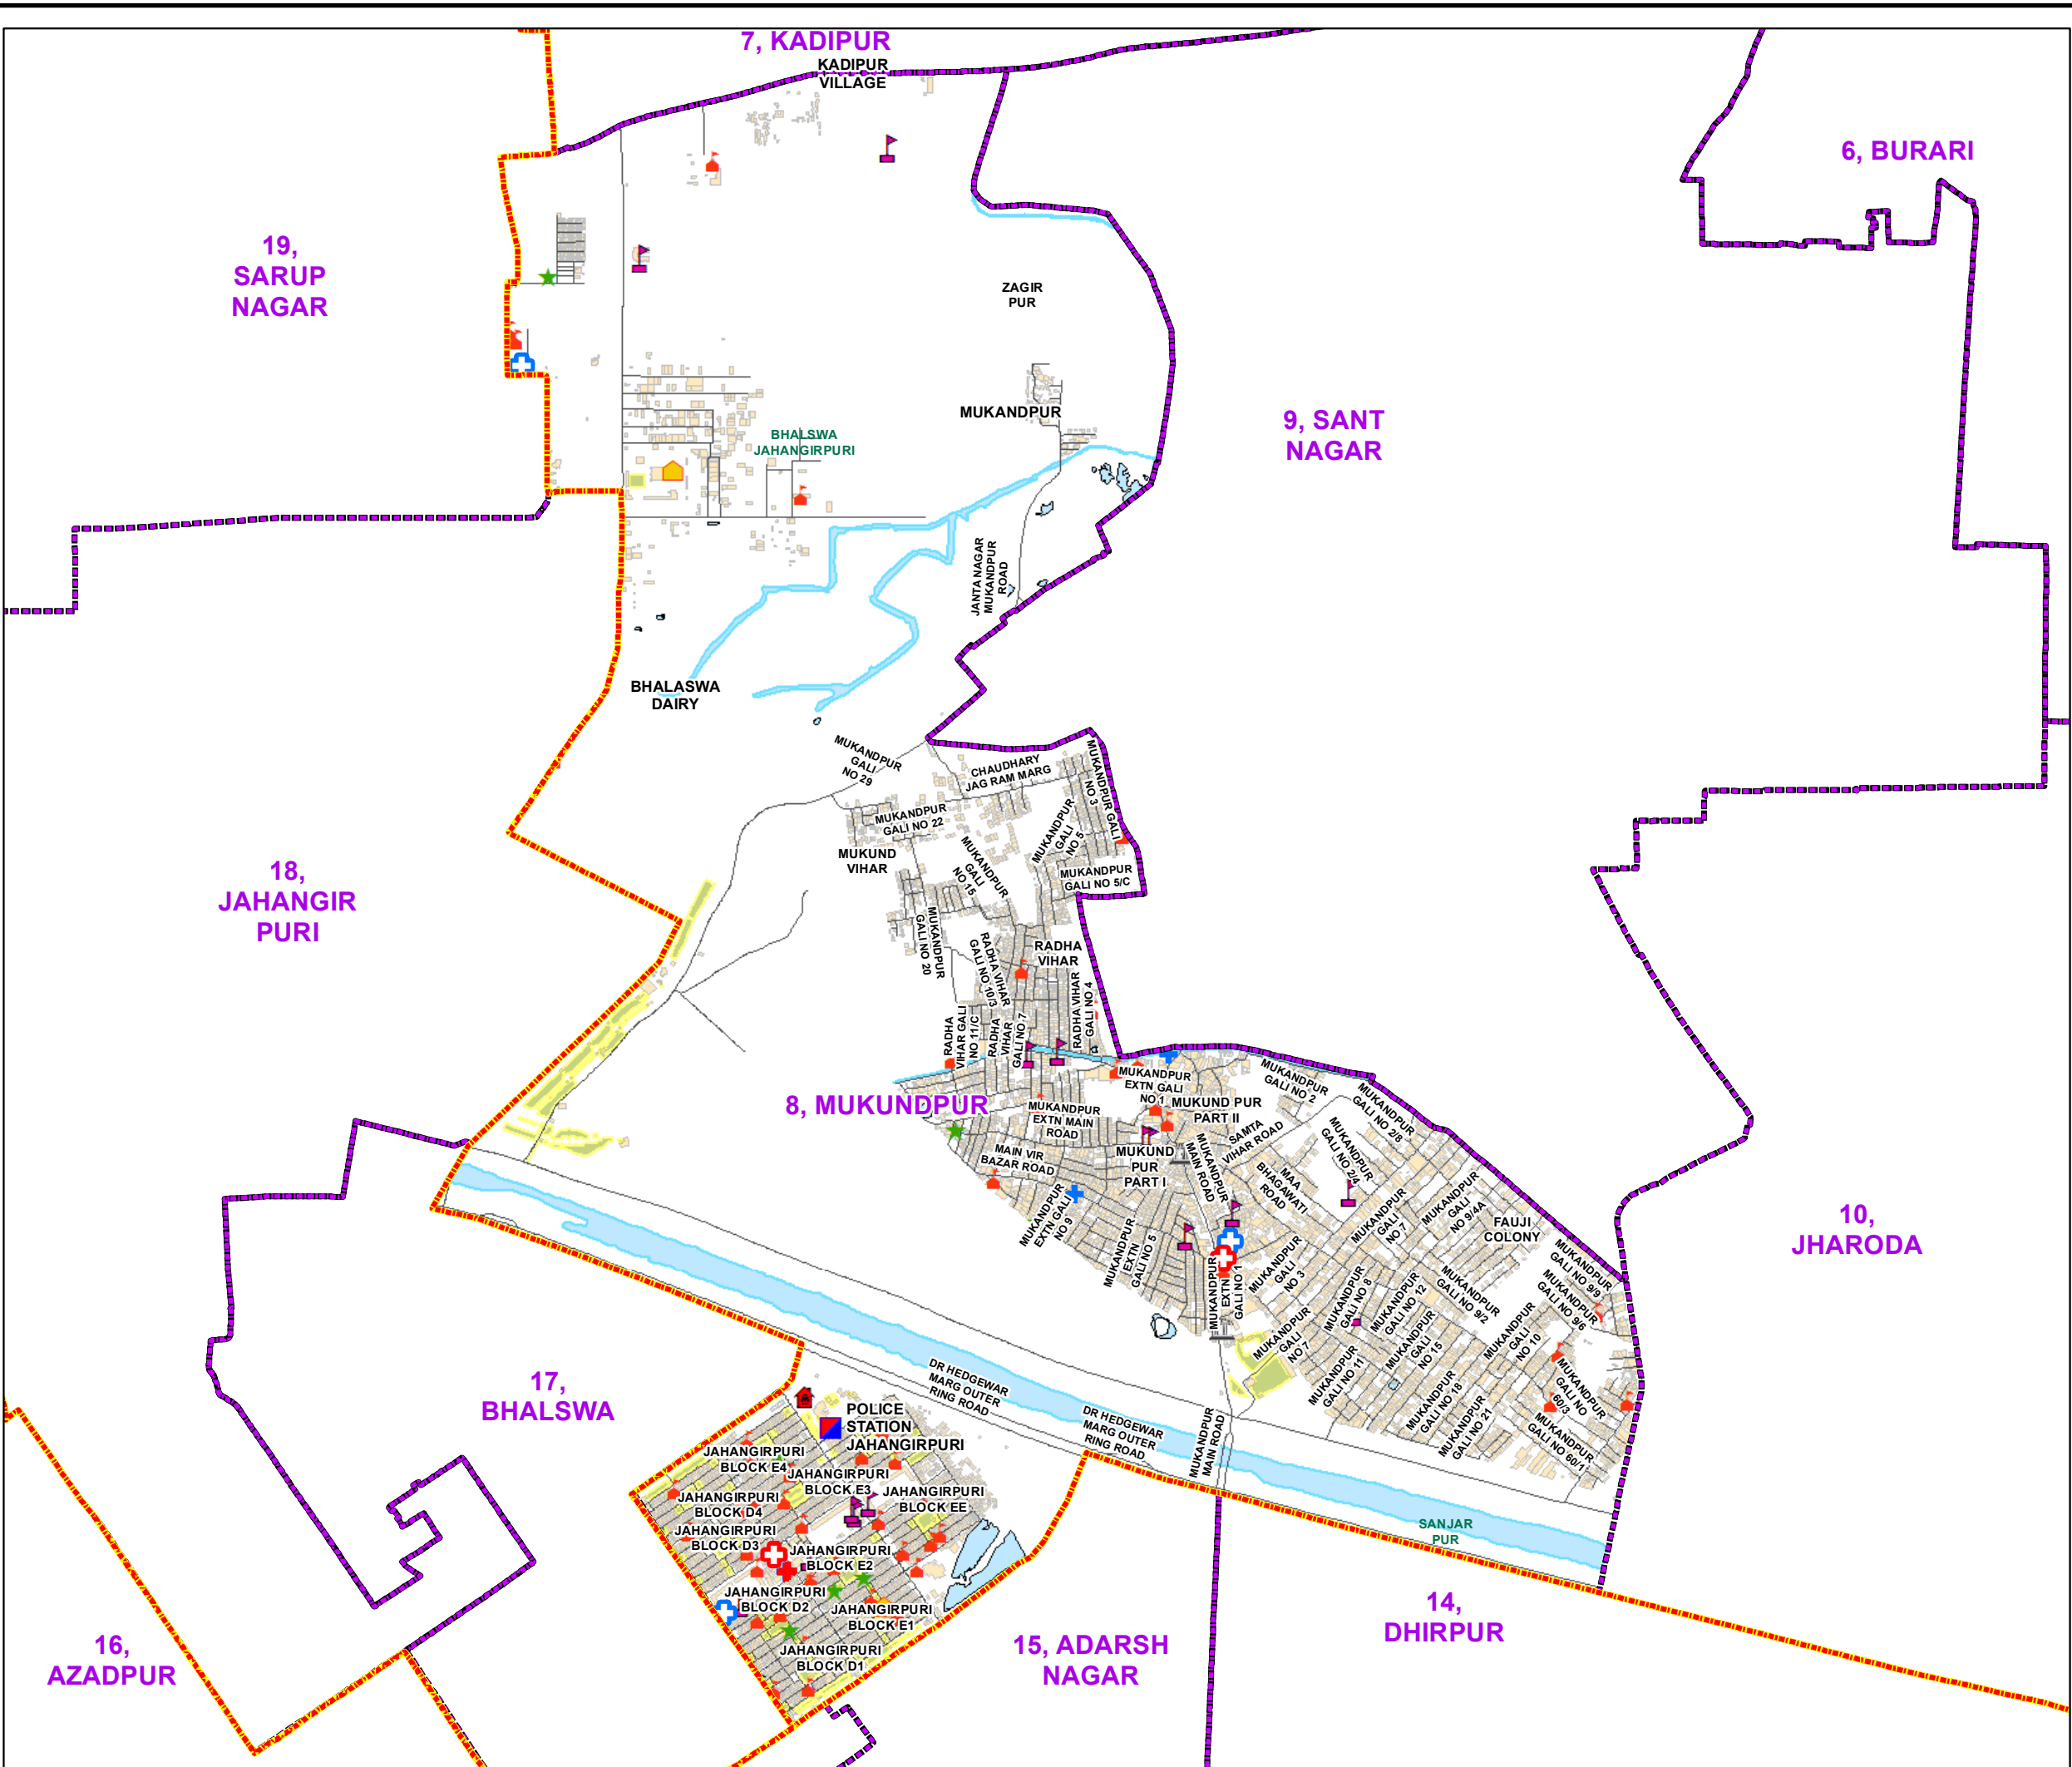

# WARD NO.- 8, MUKUNDPUR

प्रतिबन्धित  
केवल विभागीय प्रयोग हेतु  
निर्यात के लिए नहीं

**RESTRICTED  
FOR DEPARTMENTAL USE ONLY  
NOT FOR EXPORT**

LEGEND	
	Health Centre
	Nursing Home
	Primary Health Centre
	Dispensary
	Govt Hospital
	Petrol Pump
	Church
	Community Center
	Metro Station
	ATM
	Mosque
	College
	Barat Ghar
	Police Station
	Cinema Hall
	University
	Fire Station
	Temple
	School
	Gurudwara
	Bank
	Metro Line
	Railway Line
	Road
	Village Boundary
	Ward Boundary
	Assembly Boundary
	Sub-Division Boundary
	District Boundary
	Buildings
	Canal Bank
	Play Ground
	Pond
	Storm Water Drain
	River Bank
	Garden Parks
	Stadium

Total Population - 86243  
SC Population - 18359

1:12,450

For further details about this map, please contact

Geospatial Delhi Limited  
(A Government of NCT of Delhi Company)  
3rd Level, C- Wing, Vikas Bhawan-II,  
Civil Lines, New Delhi - 110054  
Website : [www.gsdLorg.in](http://www.gsdLorg.in)

Disclaimer:  
Reproduction in whole or part by any means is prohibited without  
written permission of Geospatial Delhi Limited. Responsibility of  
data validation lies with the department concerned.