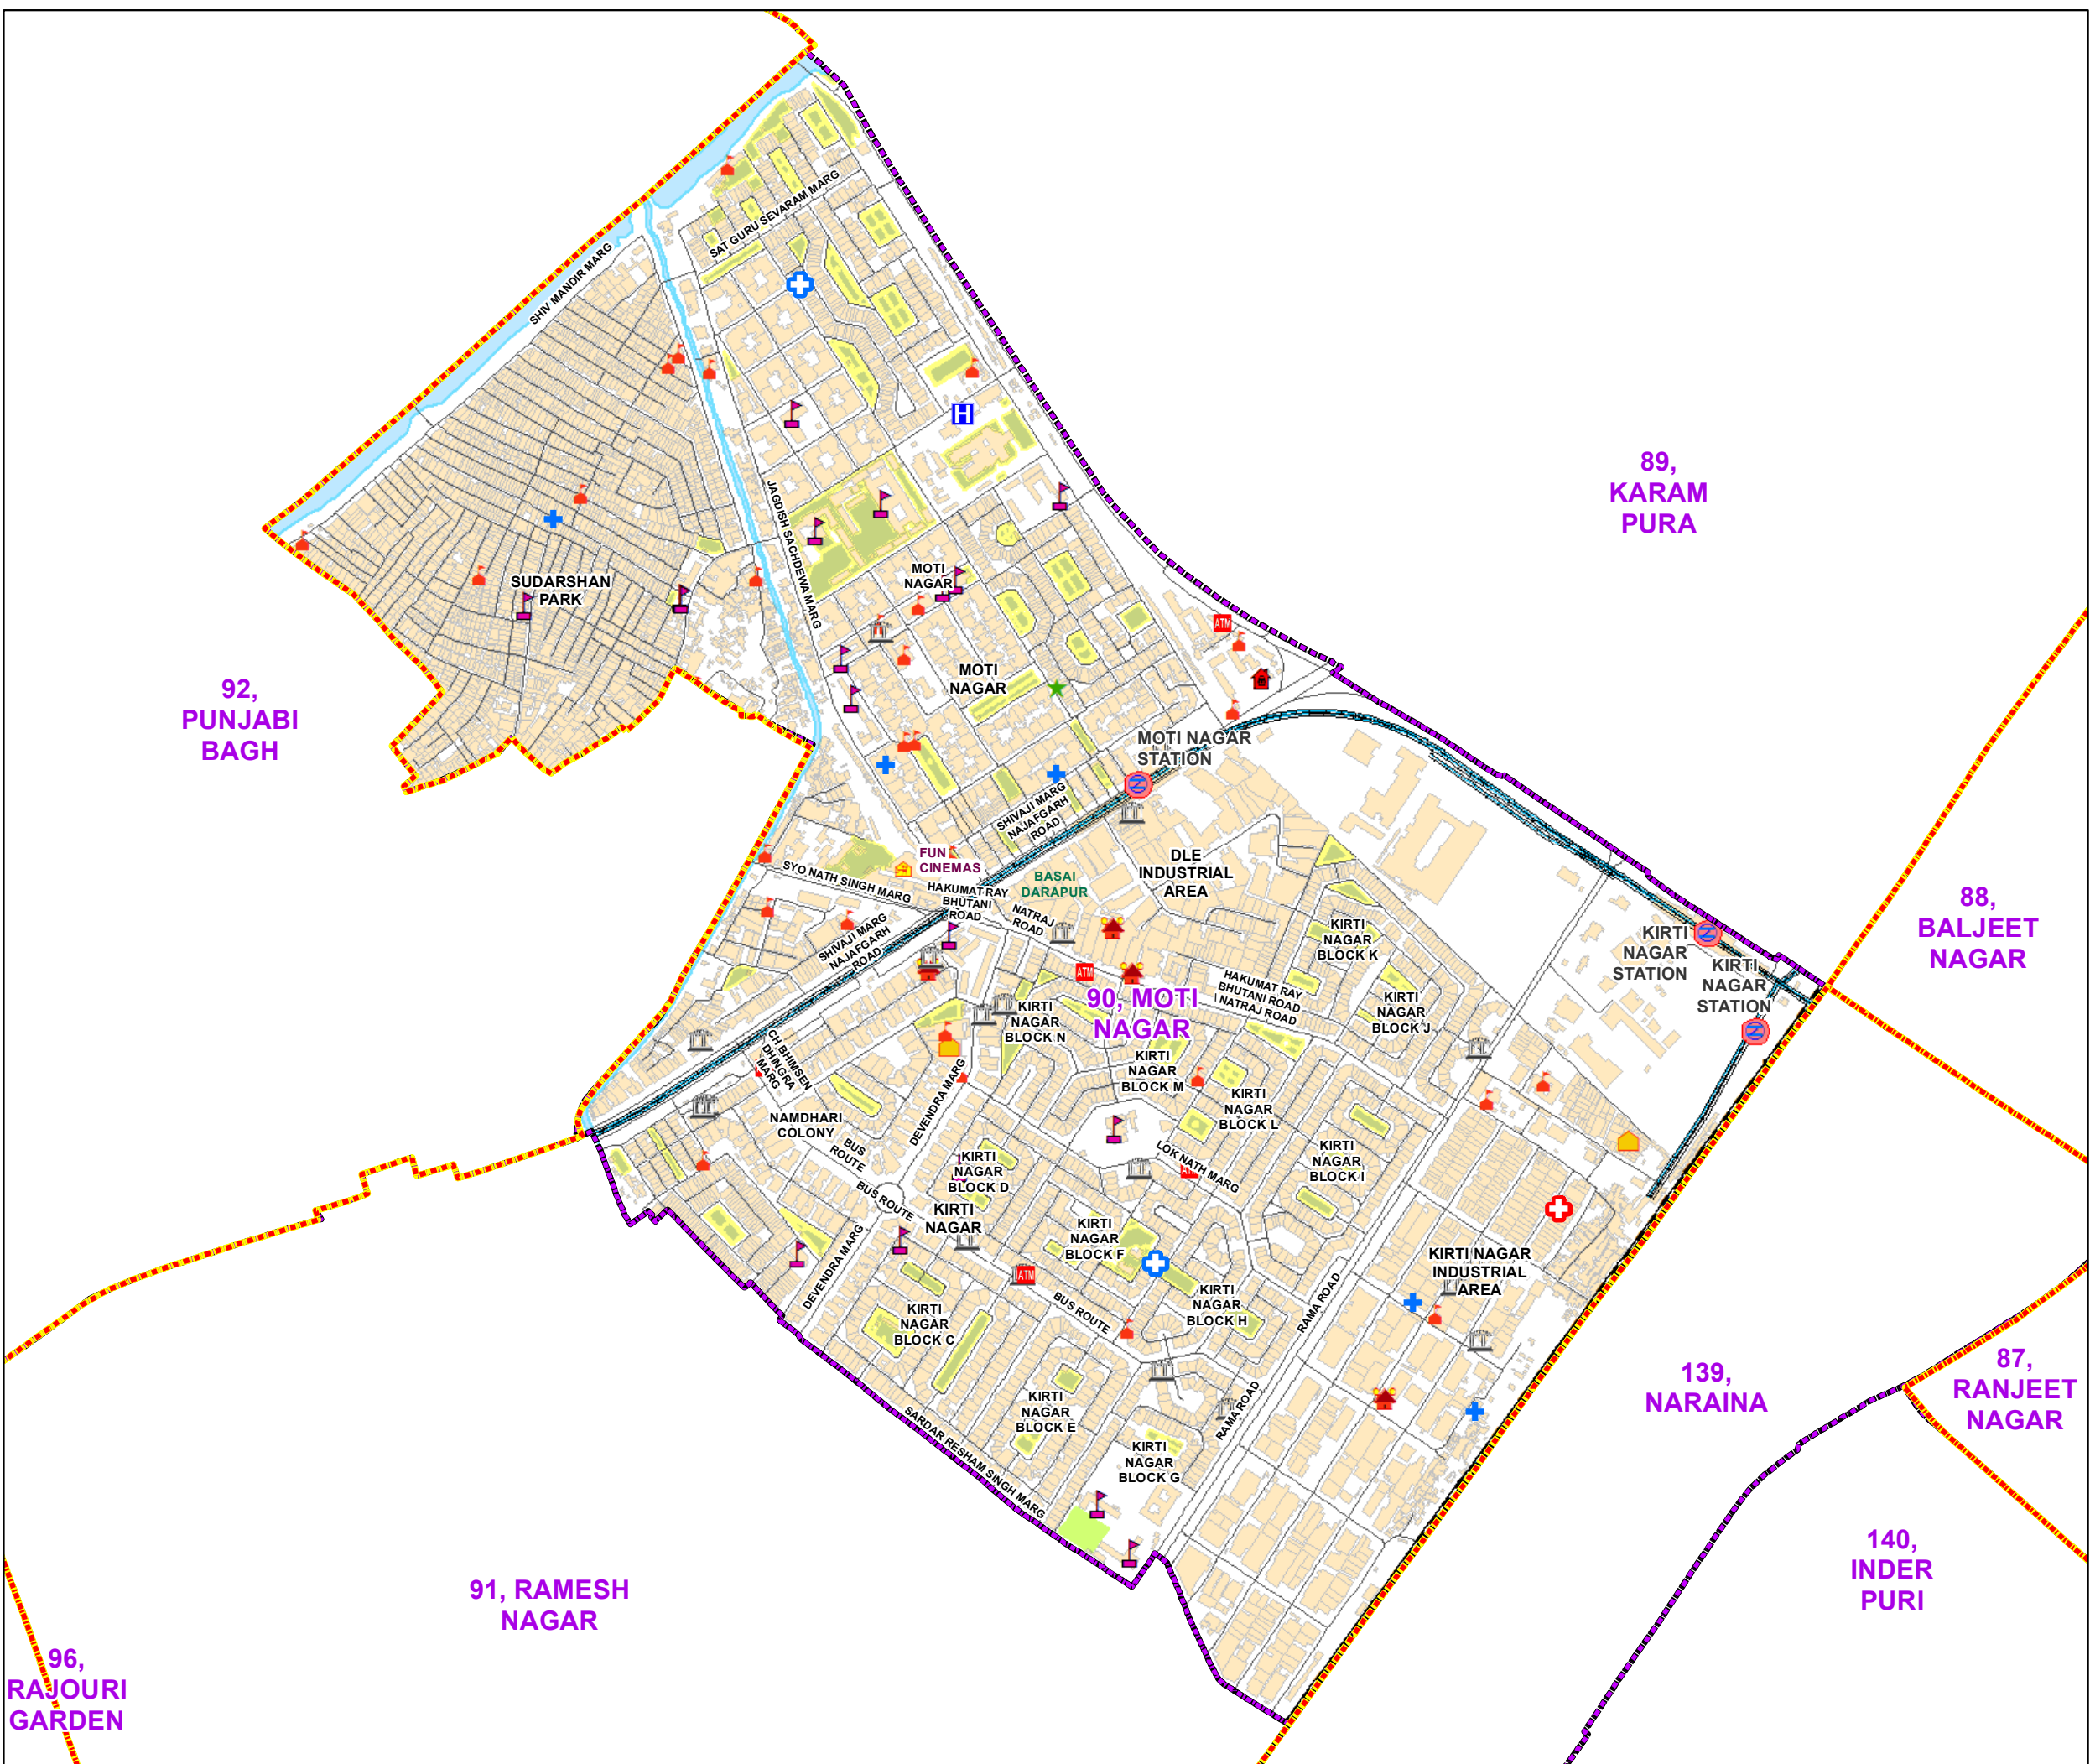

WARD NO.- 90, MOTI NAGAR

प्रतिबंधित
केवल विभागीय प्रयोग हेतु
निर्यात के लिए नहीं

RESTRICTED
FOR DEPARTMENTAL USE ONLY
NOT FOR EXPORT