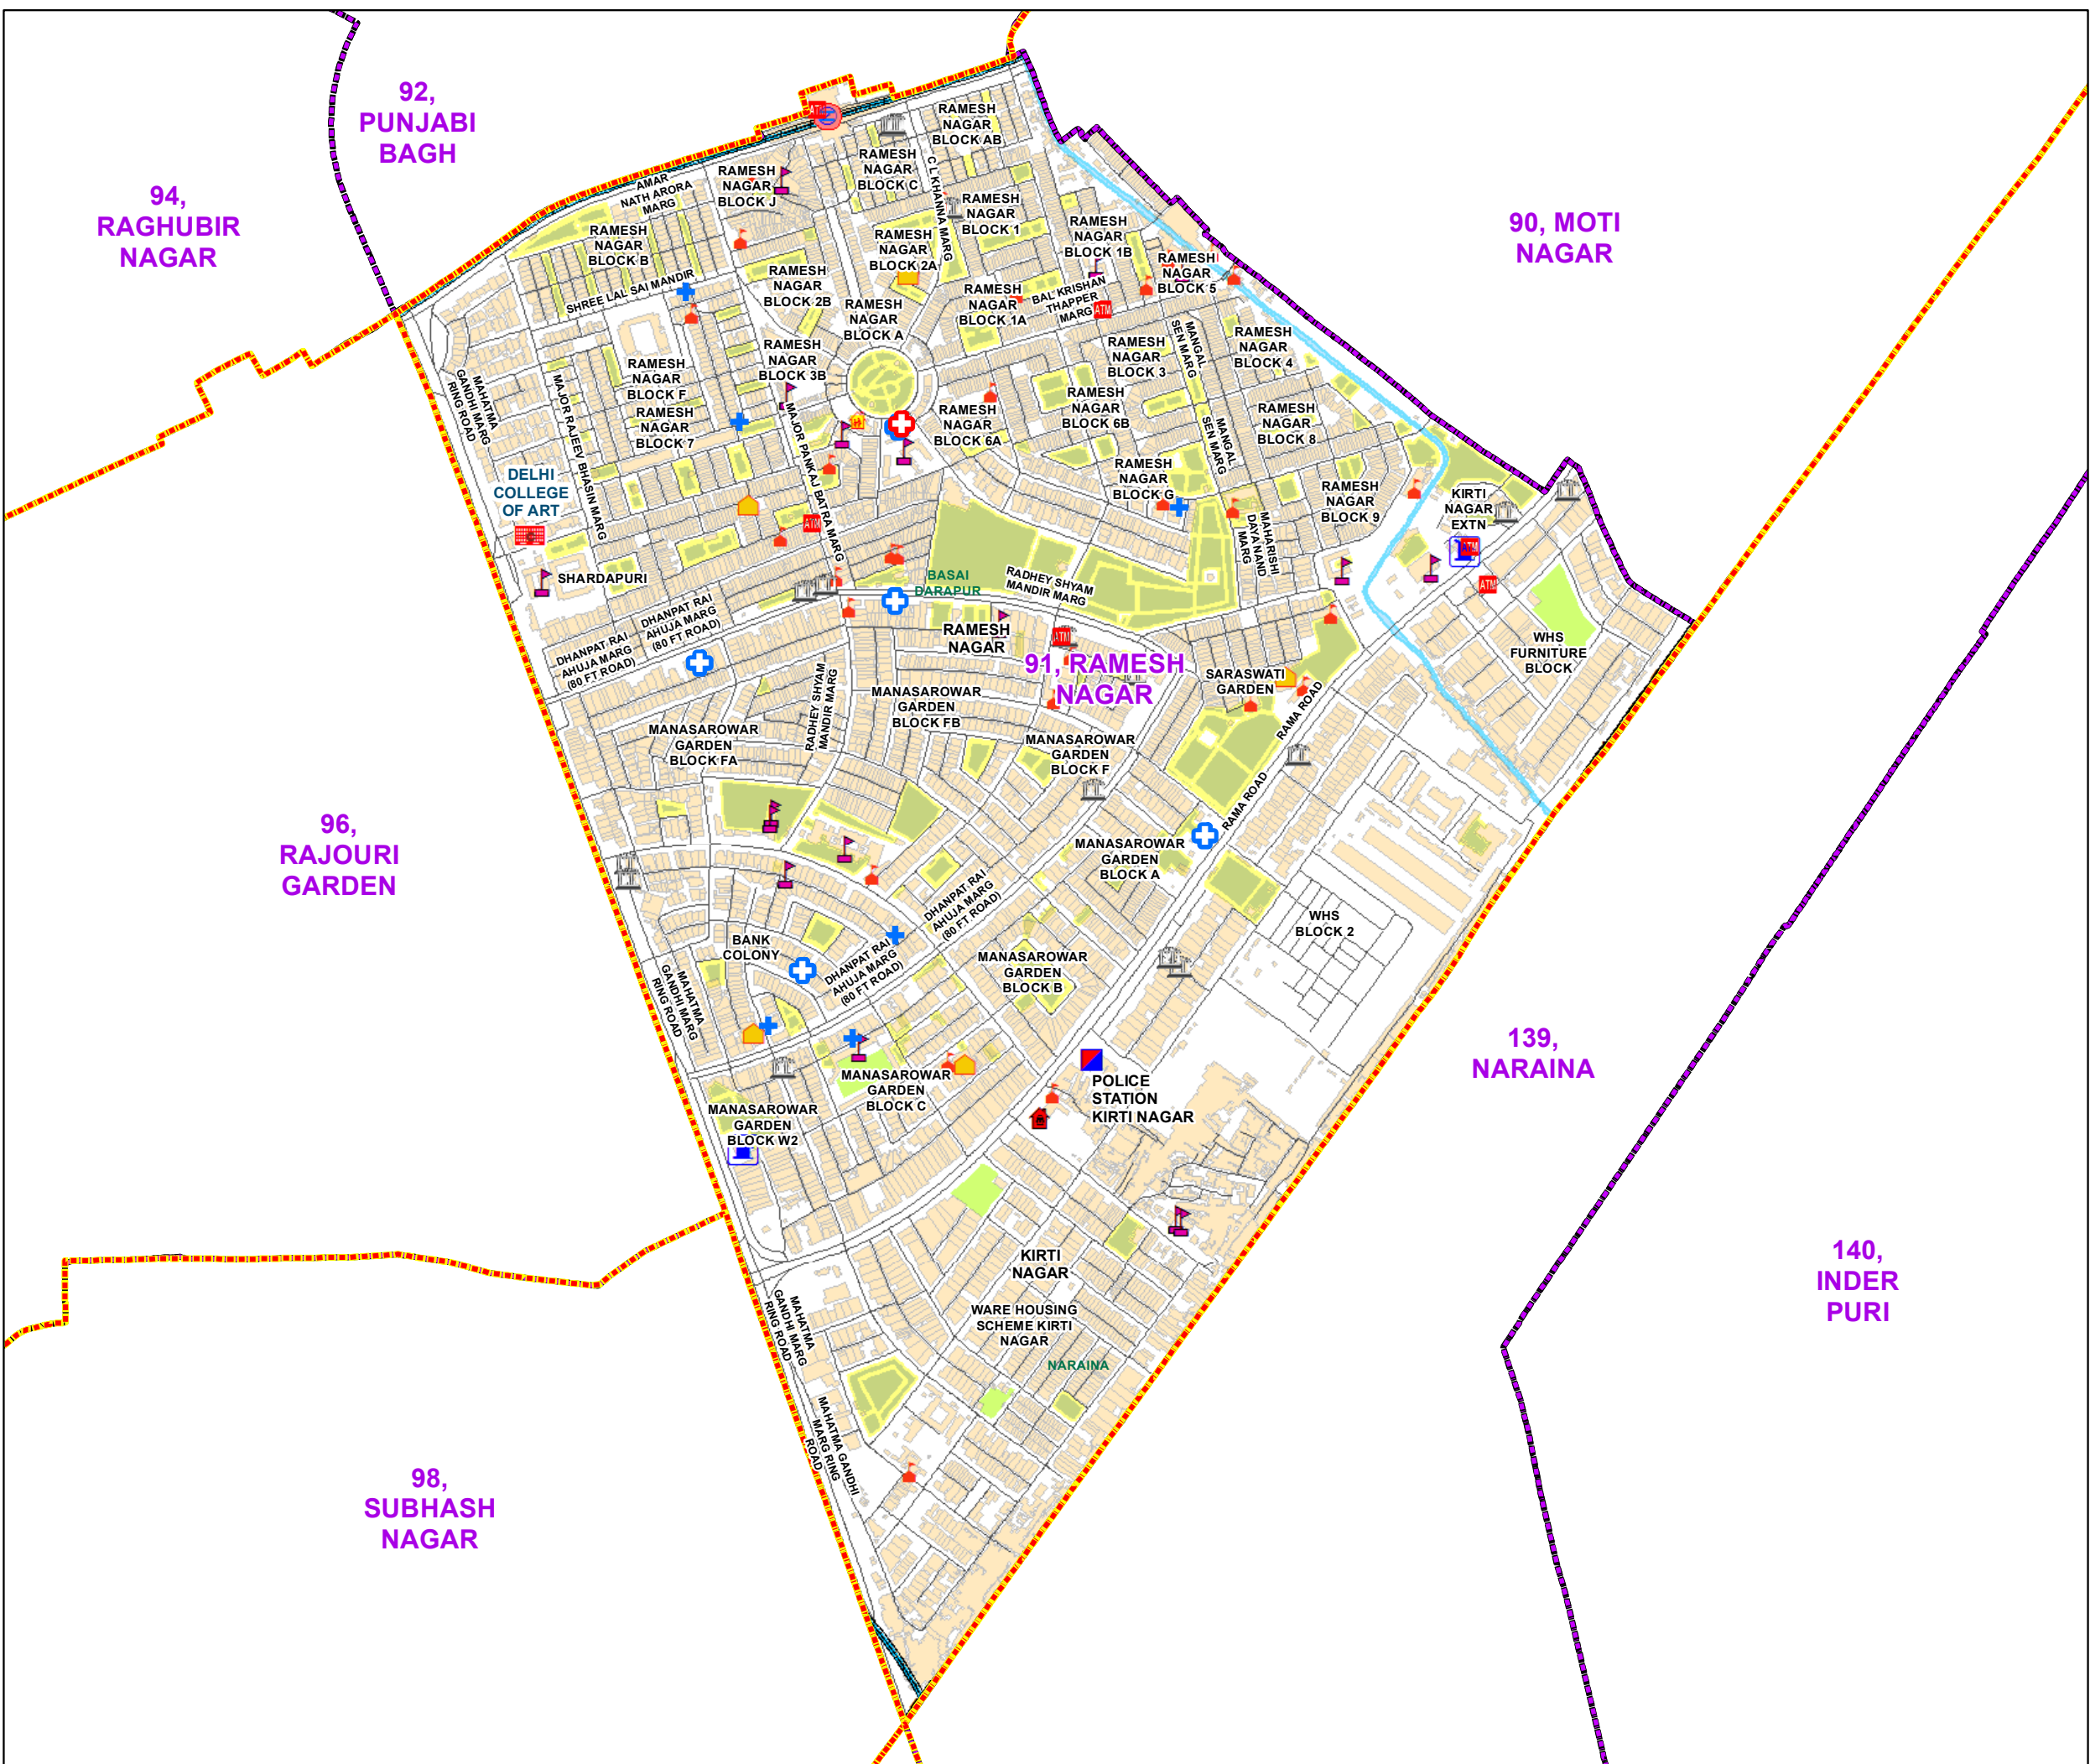

WARD NO.- 91, RAMESH NAGAR

प्रतिबद्धित
केवल विभागीय प्रयोग हेतु
नियंत्रित के लिए नहीं

**RESTRICTED
FOR DEPARTMENTAL USE ONLY
NOT FOR EXPORT**

LEGEND

	Health Centre		Gurudwara
	Nursing Home		Bank
	Primary Health Centre		Metro Line
	Dispensary		Railway Line
	Govt Hospital		Road
	Petrol Pump		Village Boundary
	Church		Ward Boundary
	Community Center		Assembly Boundary
	Metro Station		Sub-Division Boundary
	ATM		District Boundary
	Mosque		Buildings
	Barat Ghar		Canal Bank
	Police Station		Play Ground
	Cinema Hall		Pond
	University		Storm Water Drain
	Fire Station		River Bank
	Temple		Garden Parks
	School		Stadium

Total Population - 72577
SC Population - 7801

1:9,260

For further details about this map, please contact

Geospatial Delhi Limited
(A Government of NCT of Delhi Company)
3rd Level, C- Wing, Vikas Bhawan-II,
Civil Lines, New Delhi - 110054
Website : www.gsdlog.in