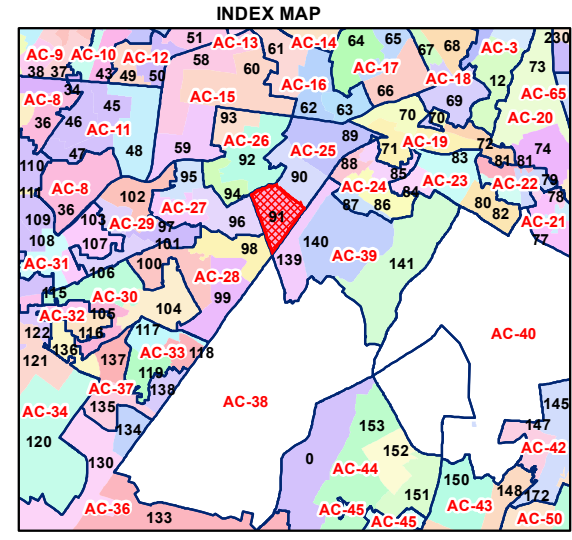

WARD NO.- 91, RAMESH NAGAR

प्रतिबद्धित
केवल विभागीय प्रयोग हेतु
नियंत्रित के लिए नहीं

**RESTRICTED
FOR DEPARTMENTAL USE ONLY
NOT FOR EXPORT**

LEGEND

	Health Centre		Gurudwara
	Nursing Home		Bank
	Primary Health Centre		Metro Line
	Dispensary		Railway Line
	Govt Hospital		Road
	Petrol Pump		Village Boundary
	Church		Ward Boundary
	Community Center		Assembly Boundary
	Metro Station		Sub-Division Boundary
	ATM		District Boundary
	Mosque		Buildings
	Barat Ghar		Canal Bank
	Police Station		Play Ground
	Cinema Hall		Pond
	University		Storm Water Drain
	Fire Station		River Bank
	Temple		Garden Parks
	School		Stadium

Total Population - 72577
SC Population - 7801

1:9,260

For further details about this map, please contact

Geospatial Delhi Limited
(A Government of NCT of Delhi Company)
3rd Level, C- Wing, Vikas Bhawan-II,
Civil Lines, New Delhi - 110054
Website : www.gsdlog.in