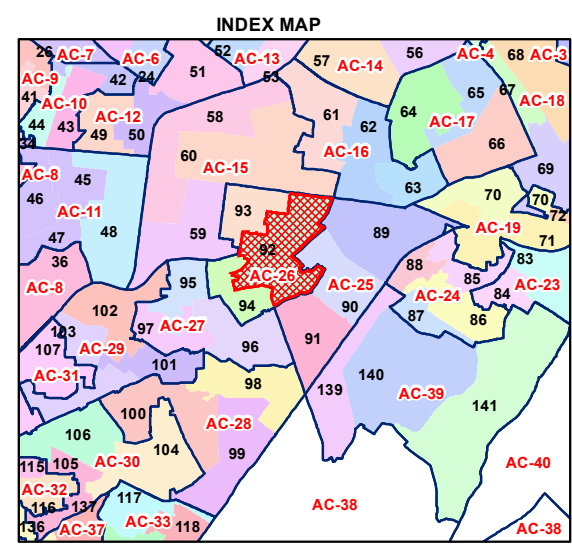

WARD NO.- 92, PUNJABI BAGH

LEGEND

	Health Centre		Gurdwara
	Nursing Home		Bank
	Primary Health Centre		Metro Line
	Dispensary		Railway Line
	Govt Hospital		Road
	Church		Village Boundary
	Community Center		Ward Boundary
	Metro Station		Assembly Boundary
	ATM		Sub-Division Boundary
	Mosque		District Boundary
	Barat Ghar		Buildings
	Police Station		Canal Bank
	Cinema Hall		Play Ground
	University		Pond
	Fire Station		Storm Water Drain
	Temple		River Bank
	School		Garden Parks
			Stadium

Total Population - 69946
SC Population - 9880

1:10,470

For further details about this map, please contact

Geospatial Delhi Limited
(A Government of NCT of Delhi Company)
3rd Level, C- Wing, Vikas Bhawan-II,
Civil Lines, New Delhi - 110054
Website : www.gsdLorg.in