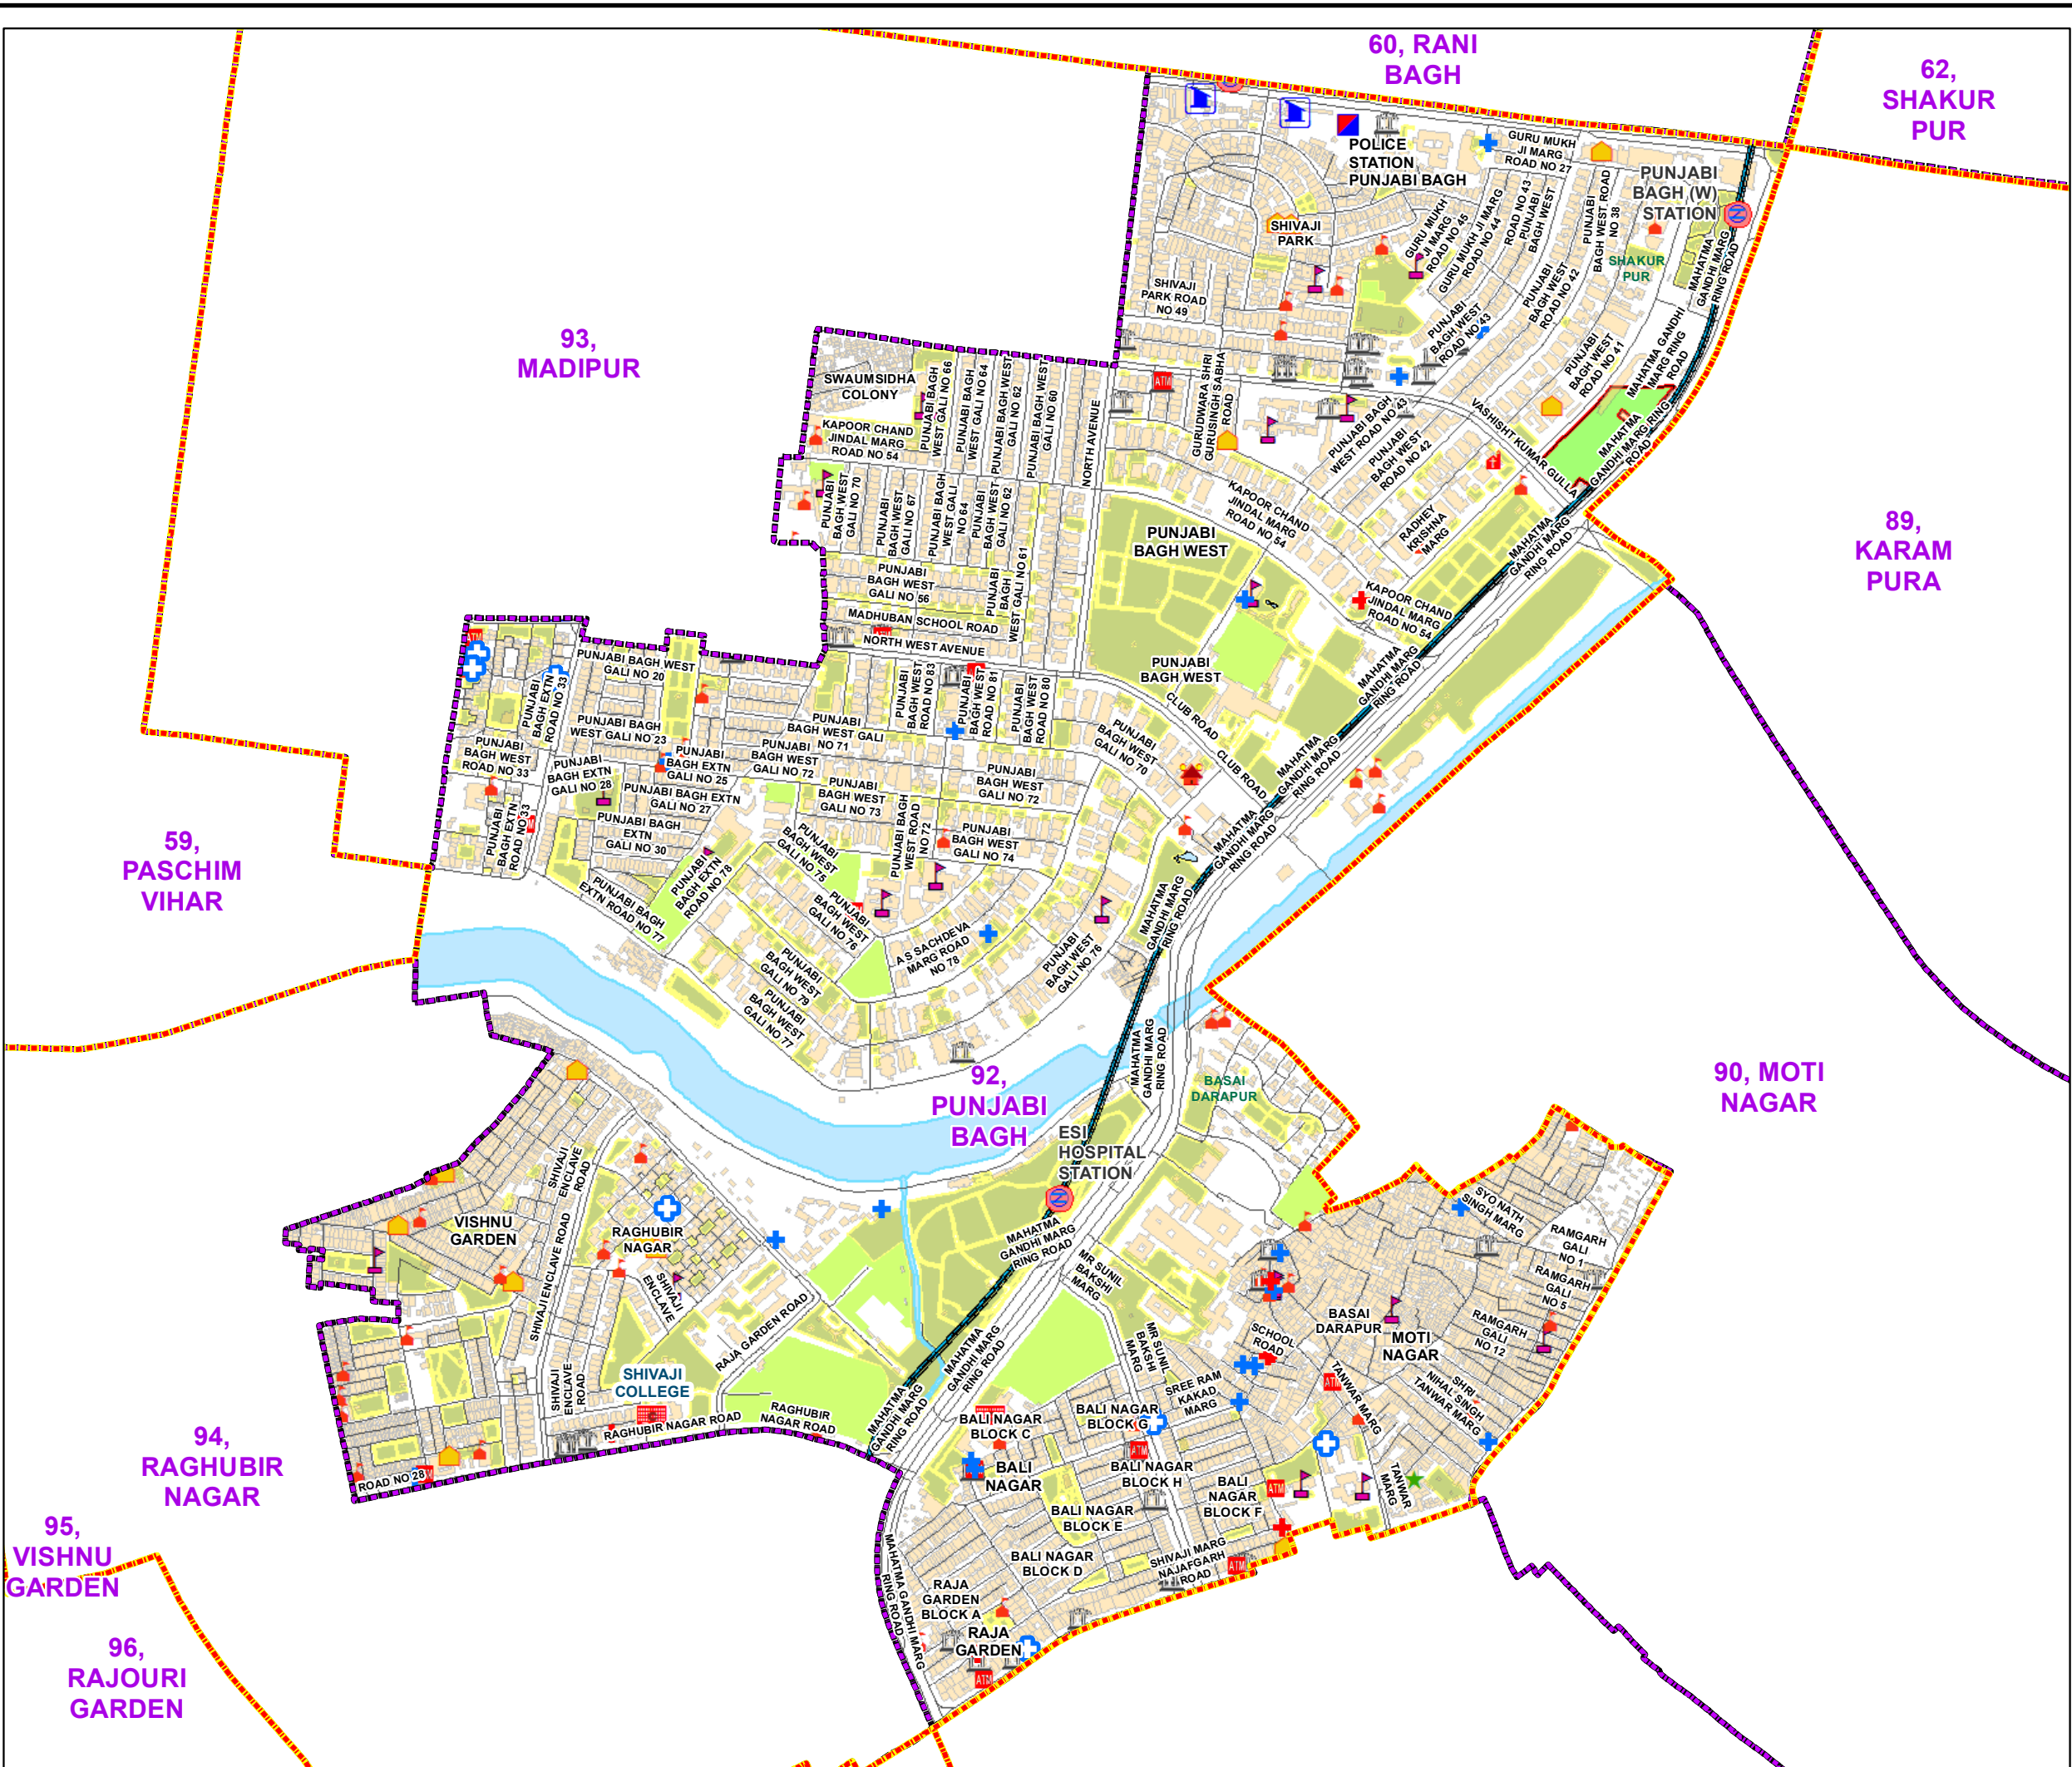

WARD NO.- 92, PUNJABI BAGH

LEGEND

	Health Centre		Gurdwara
	Nursing Home		Bank
	Primary Health Centre		Metro Line
	Dispensary		Railway Line
	Govt Hospital		Road
	Church		Village Boundary
	Community Center		Ward Boundary
	Metro Station		Assembly Boundary
	ATM		Sub-Division Boundary
	Mosque		District Boundary
	Barat Ghar		Buildings
	Police Station		Canal Bank
	Cinema Hall		Play Ground
	University		Pond
	Fire Station		Storm Water Drain
	Temple		River Bank
	School		Garden Parks
			Stadium

Total Population - 69946
SC Population - 9880

1:10,470

For further details about this map, please contact

Geospatial Delhi Limited
(A Government of NCT of Delhi Company)
3rd Level, C- Wing, Vikas Bhawan-II,
Civil Lines, New Delhi - 110054
Website : www.gsdLorg.in