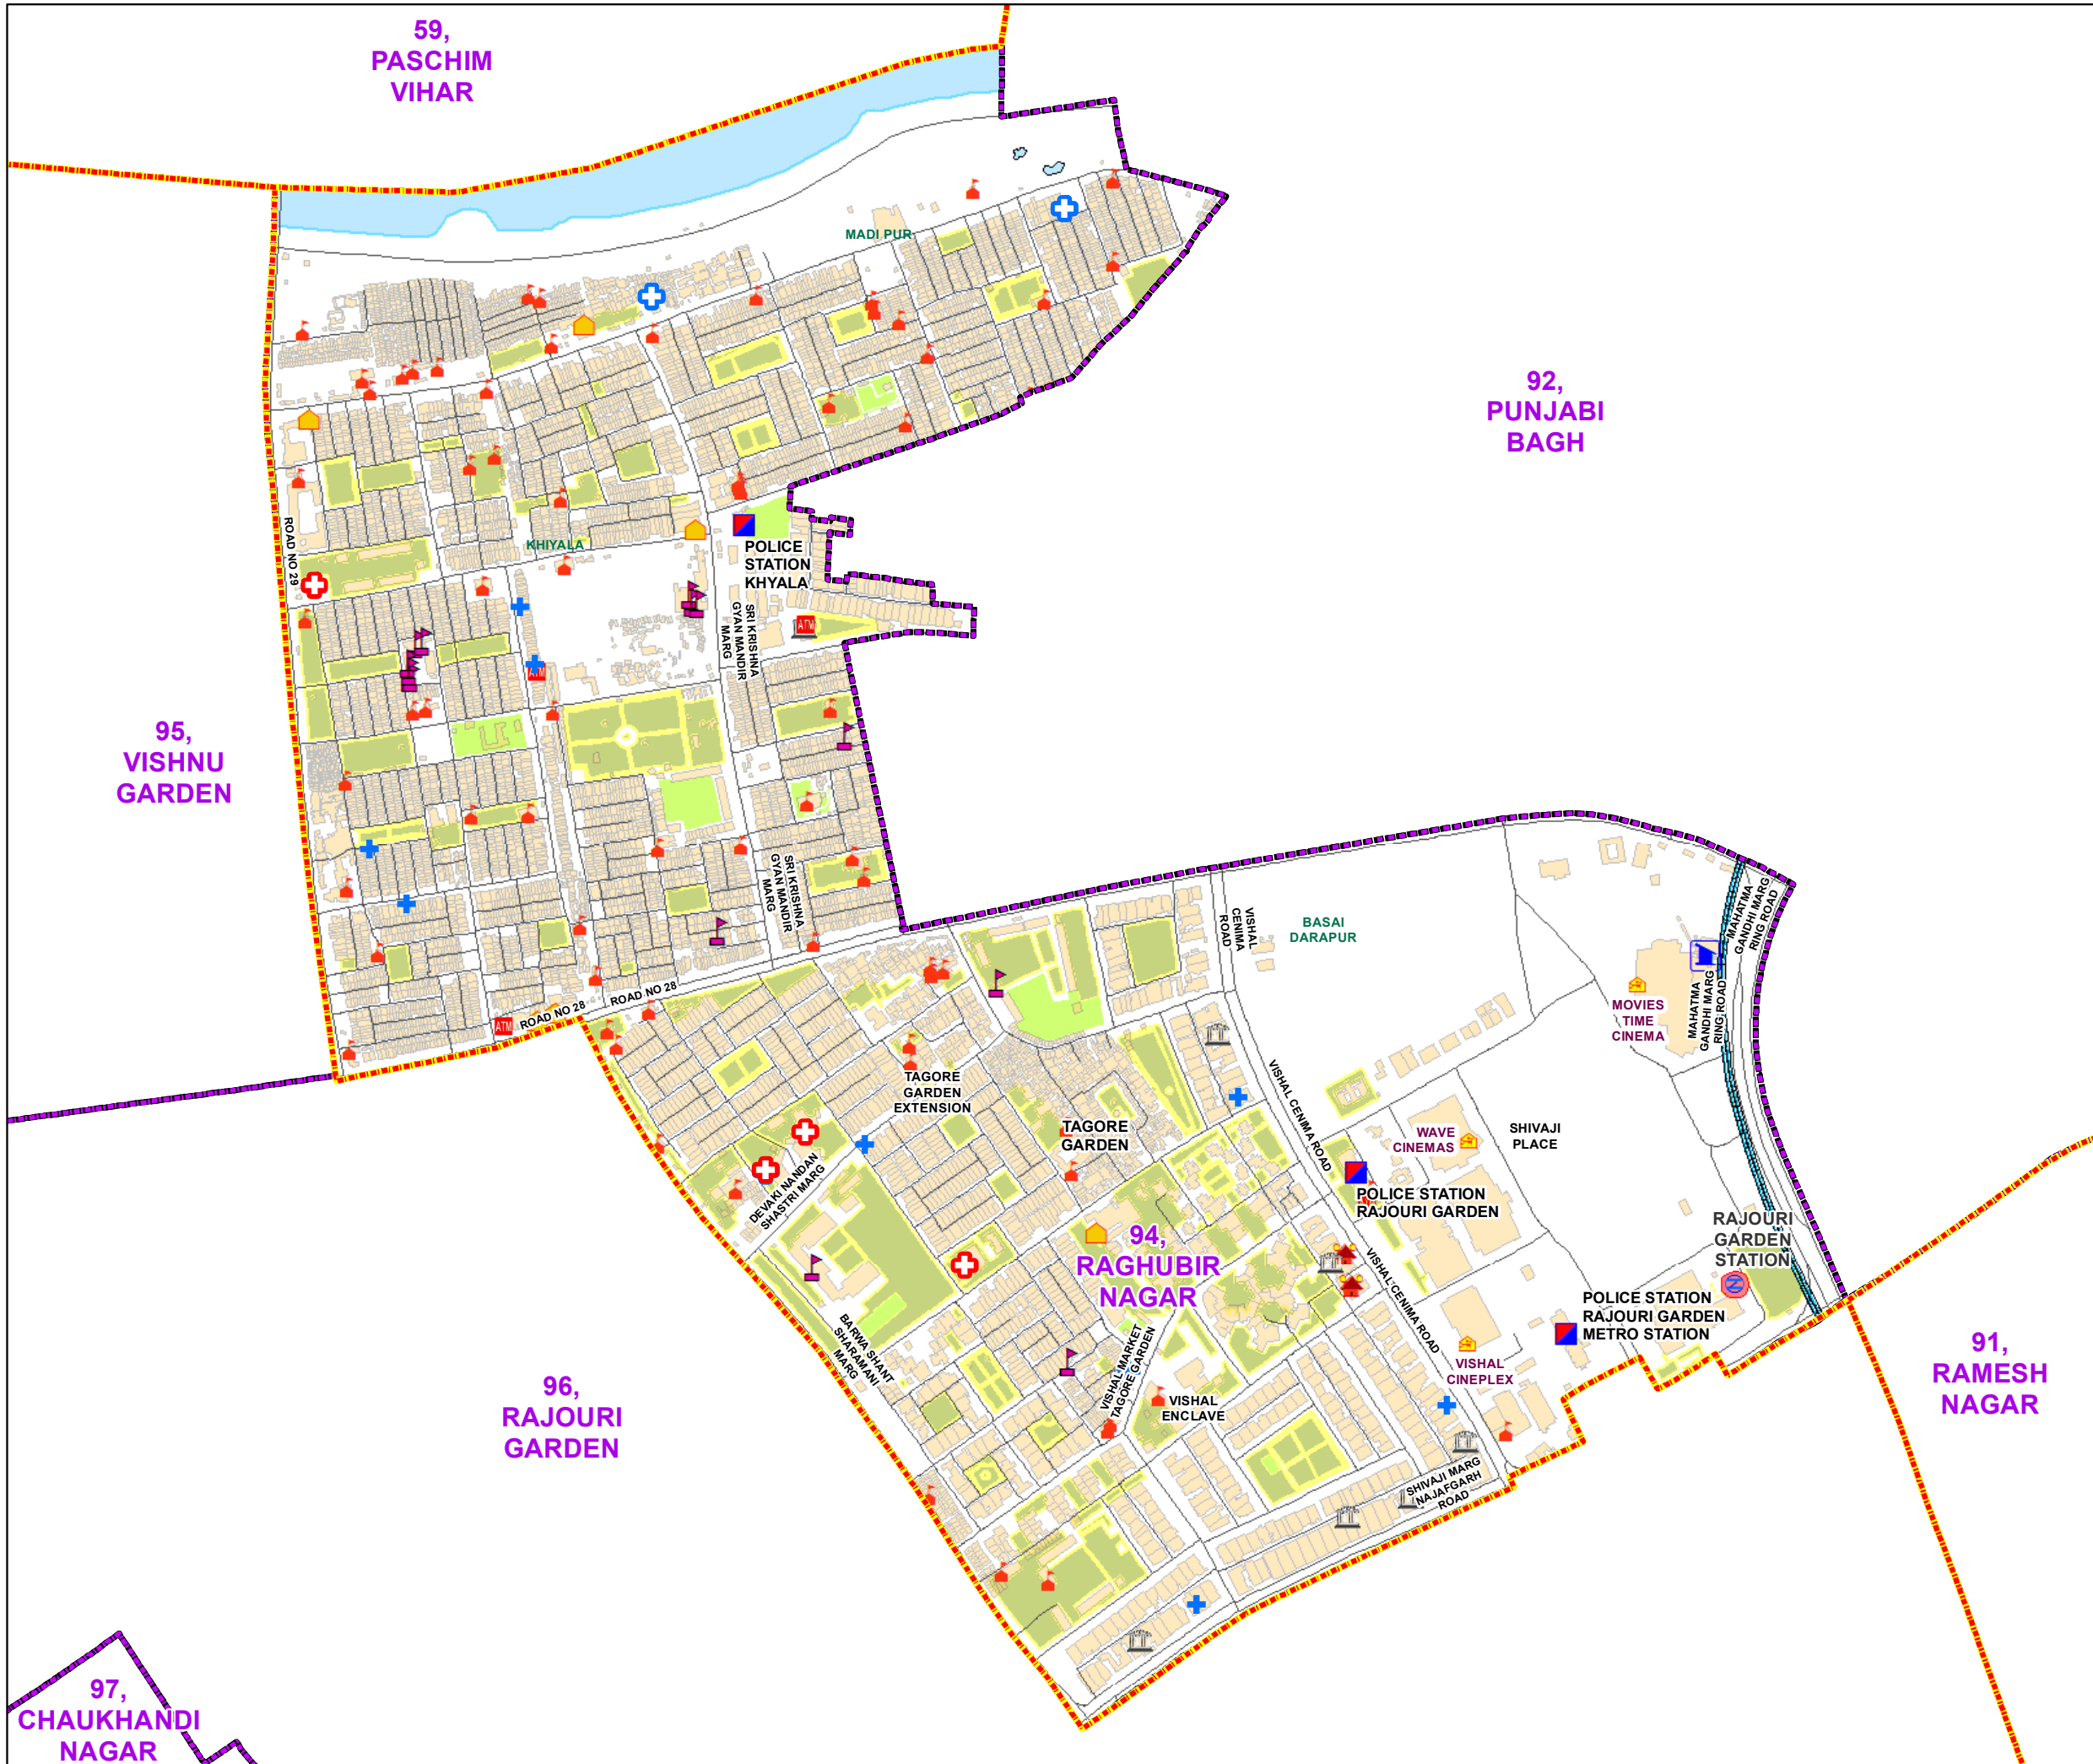

WARD NO.- 94, RAGHUBIR NAGAR

प्रतिबंधित
केवल विभागीय प्रयोग हेतु
निर्यात के लिए नहीं

**RESTRICTED
FOR DEPARTMENTAL USE ONLY
NOT FOR EXPORT**

LEGEND

	Health Centre		Gurudwara
	Nursing Home		Bank
	Primary Health Centre		Metro Line
	Dispensary		Railway Line
	Govt Hospital		Road
	Petrol Pump		Village Boundary
	Church		Ward Boundary
	Community Center		Assembly Boundary
	Metro Station		Sub-Division Boundary
	ATM		District Boundary
	Mosque		Buildings
	College		Canal Bank
	Barat Ghar		Play Ground
	Police Station		Pond
	Cinema Hall		River Bank
	University		Garden Parks
	Fire Station		Stadium
	Temple		
	School		

Total Population - 78369
SC Population - 20161

1:6,510

For further details about this map, please contact

Geospatial Delhi Limited
(A Government of NCT of Delhi Company)
3rd Level, C- Wing, Vikas Bhawan-II,
Civil Lines, New Delhi - 110054
Website : www.gsdlog.in

Disclaimer:
Reproduction in whole or part by any means is prohibited without
written permission of Geospatial Delhi Limited. Responsibility of
data validation lies with the department concerned.