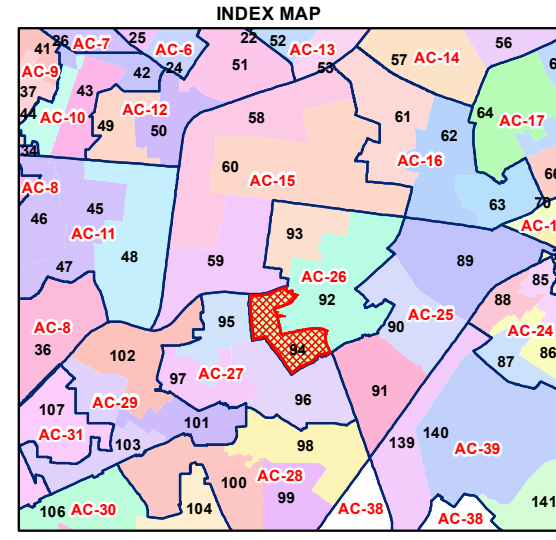

WARD NO.- 94, RAGHUBIR NAGAR

प्रतिबंधित
केवल विभागीय प्रयोग हेतु
निर्यात के लिए नहीं

**RESTRICTED
FOR DEPARTMENTAL USE ONLY
NOT FOR EXPORT**

LEGEND

	Health Centre		Gurudwara
	Nursing Home		Bank
	Primary Health Centre		Metro Line
	Dispensary		Railway Line
	Govt Hospital		Road
	Petrol Pump		Village Boundary
	Church		Ward Boundary
	Community Center		Assembly Boundary
	Metro Station		Sub-Division Boundary
	ATM		District Boundary
	Mosque		Buildings
	College		Canal Bank
	Barat Ghar		Play Ground
	Police Station		Pond
	Cinema Hall		River Bank
	University		Garden Parks
	Fire Station		Stadium
	Temple		
	School		

Total Population - 78369
SC Population - 20161

1:6,510

For further details about this map, please contact

Geospatial Delhi Limited
(A Government of NCT of Delhi Company)
3rd Level, C- Wing, Vikas Bhawan-II,
Civil Lines, New Delhi - 110054
Website : www.gsdlog.in