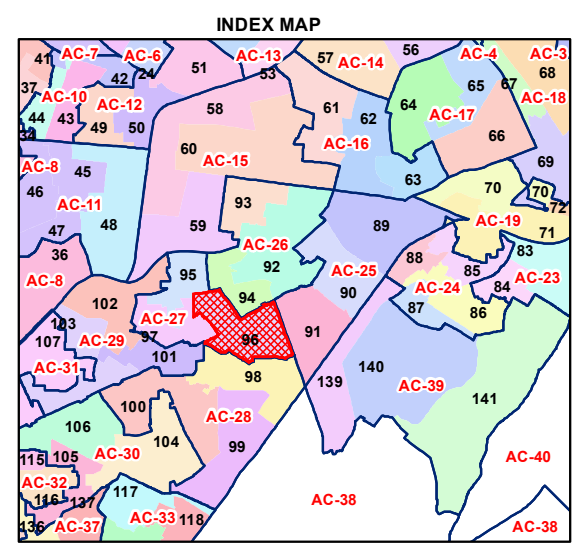

LEGEND

	Health Centre		Gurdwara
	Nursing Home		Bank
	Primary Health Centre		Metro Line
	Dispensary		Railway Line
	Govt Hospital		Road
	Petrol Pump		Village Boundary
	Church		Ward Boundary
	Community Center		Assembly Boundary
	Metro Station		Sub-Division Boundary
	ATM		District Boundary
	Mosque		Buildings
	College		Canal Bank
	Barat Ghar		Play Ground
	Police Station		Pond
	Cinema Hall		Storm Water Drain
	University		River Bank
	Fire Station		Garden Parks
	Temple		Stadium
	School		

Total Population - 65596
SC Population - 6507

1:7,760

For further details about this map, please contact

Geospatial Delhi Limited
(A Government of NCT of Delhi Company)
3rd Level, C- Wing, Vikas Bhawan-II,
Civil Lines, New Delhi - 110054
Website : www.gsdlog.in

Disclaimer:
Reproduction in whole or part by any means is prohibited without
written permission of Geospatial Delhi Limited. Responsibility of
data validation lies with the department concerned.