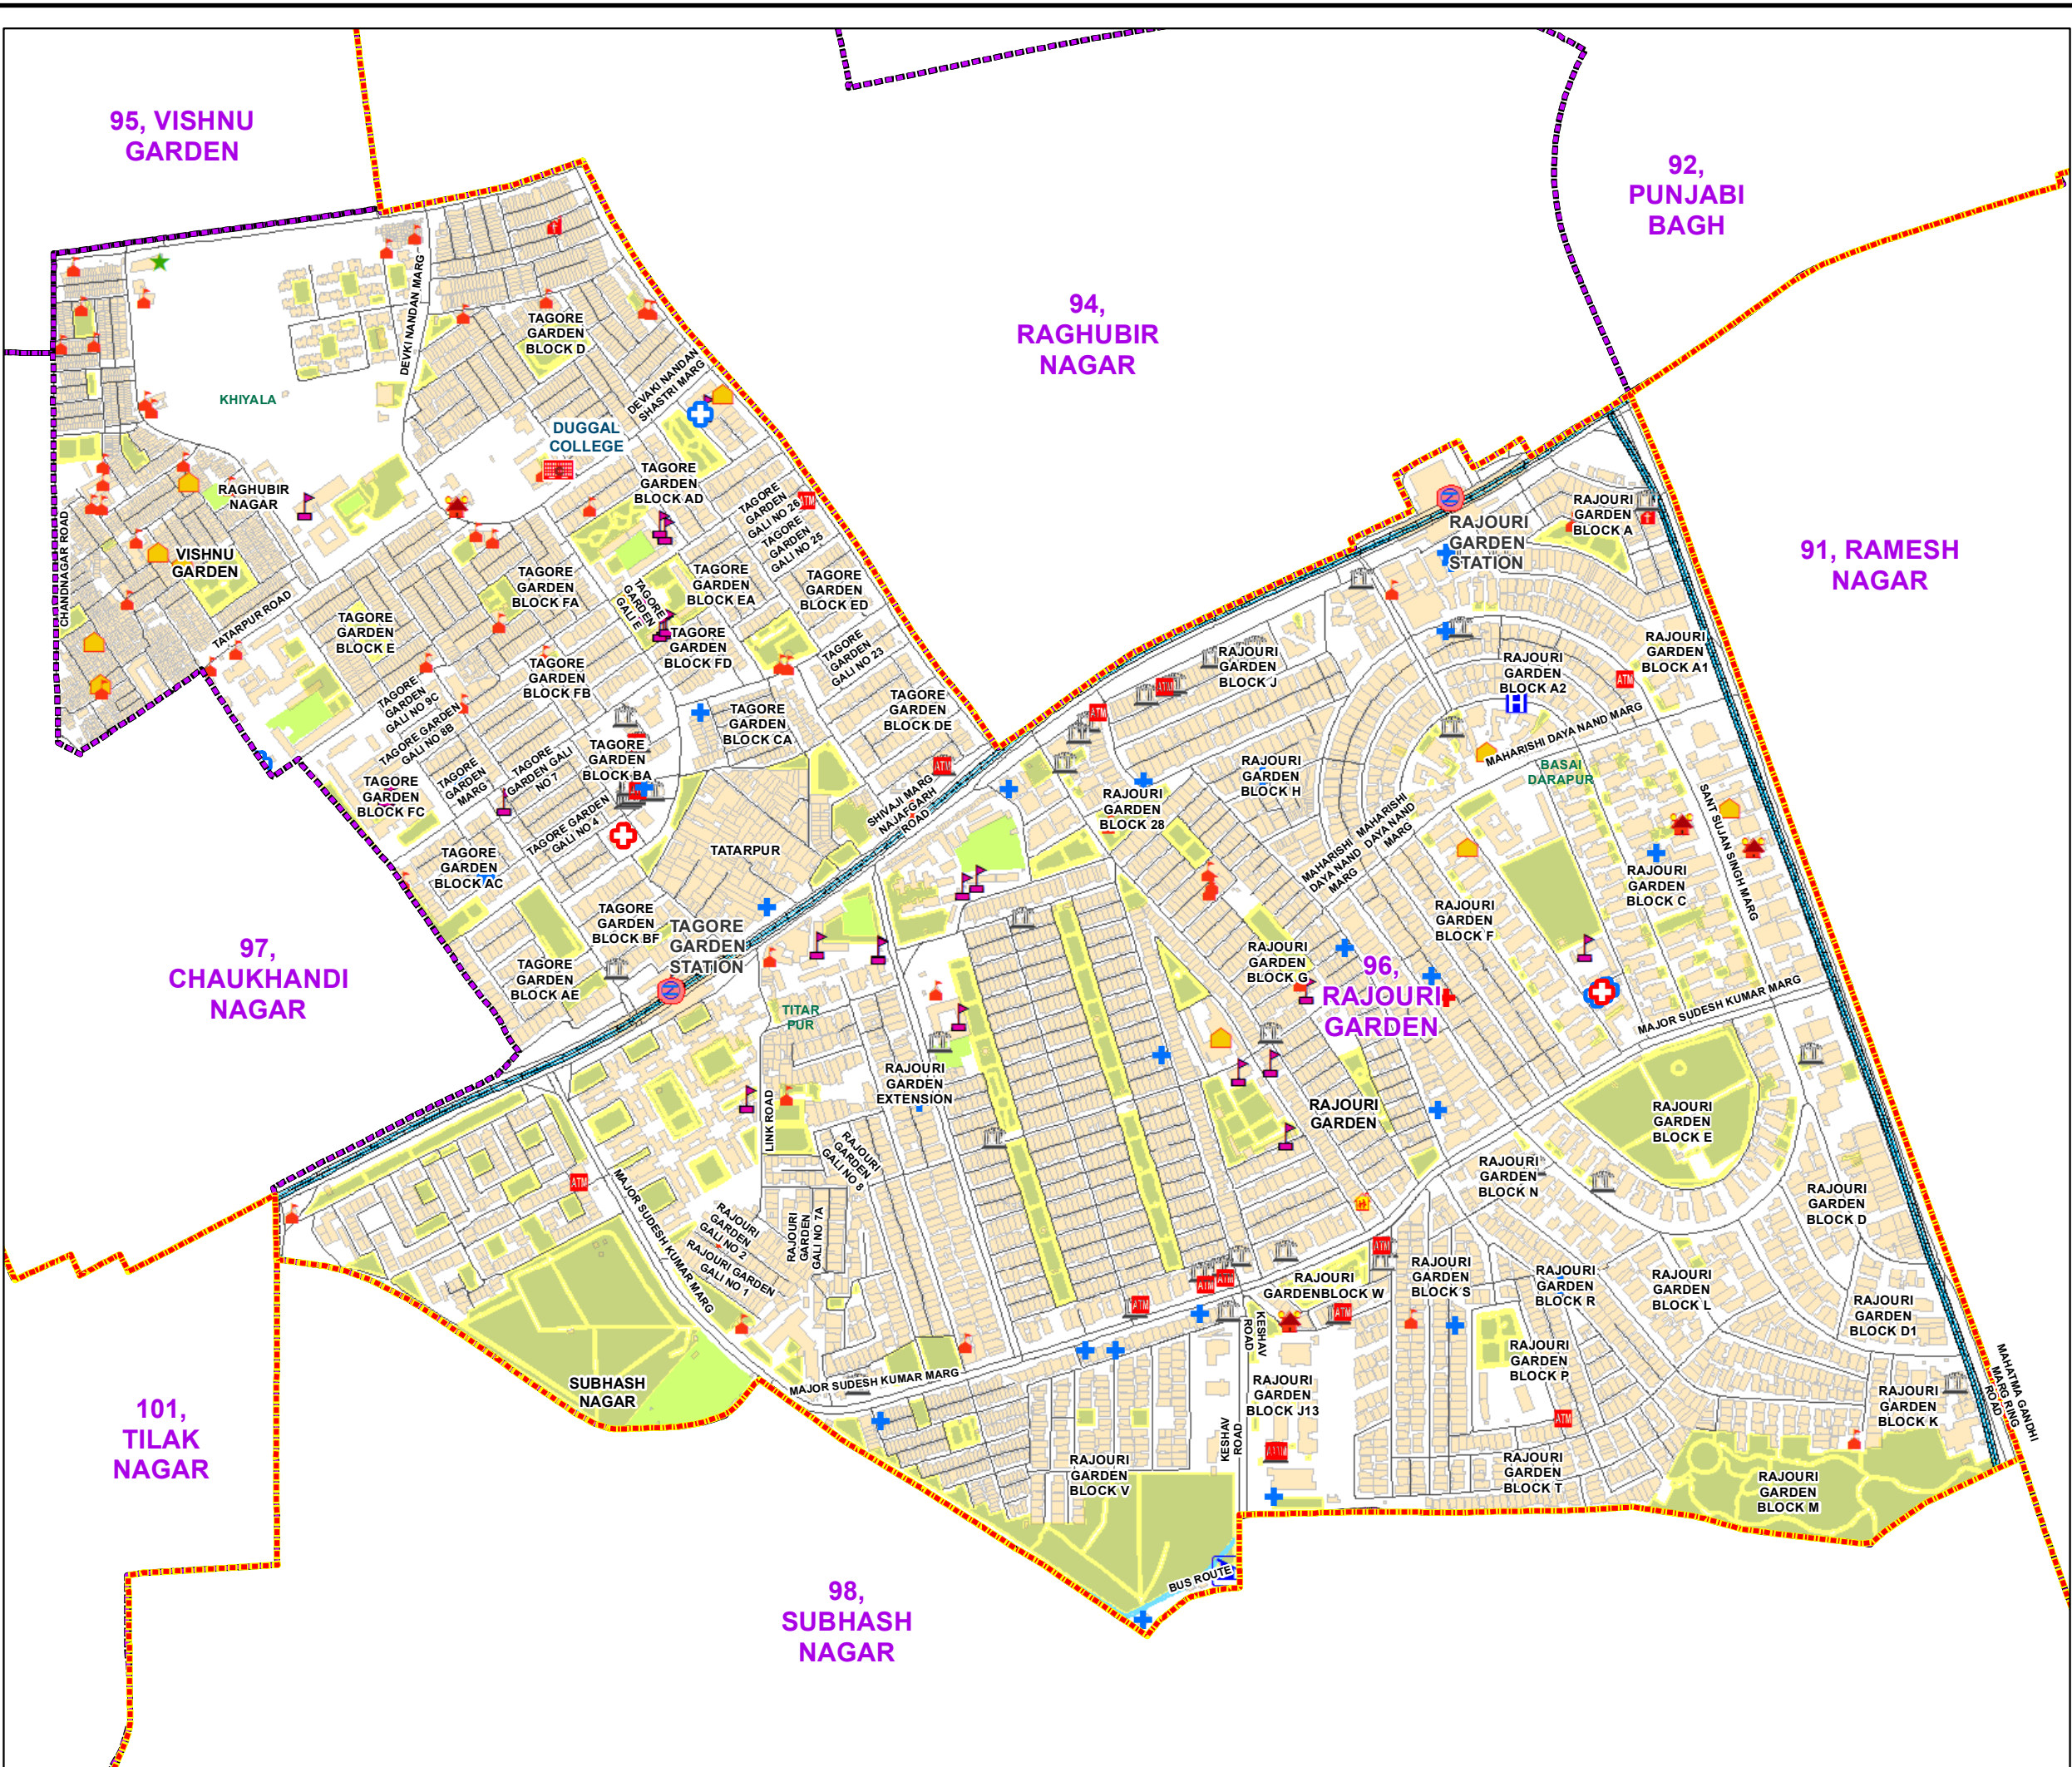

WARD NO.- 96, RAJOURI GARDEN

प्रतिबद्धित
केवल विभागीय प्रयोग हेतु
निर्यात के लिए नहीं

**RESTRICTED
FOR DEPARTMENTAL USE ONLY
NOT FOR EXPORT**

LEGEND

	Health Centre		Gurdwara
	Nursing Home		Bank
	Primary Health Centre		Metro Line
	Dispensary		Railway Line
	Govt Hospital		Road
	Petrol Pump		Village Boundary
	Church		Ward Boundary
	Community Center		Assembly Boundary
	Metro Station		Sub-Division Boundary
	ATM		District Boundary
	Mosque		Buildings
	College		Canal Bank
	Barat Ghar		Play Ground
	Police Station		Pond
	Cinema Hall		Storm Water Drain
	University		River Bank
	Fire Station		Garden Parks
	Temple		Stadium
	School		

Total Population - 65596
SC Population - 6507

1:7,760

For further details about this map, please contact

Geospatial Delhi Limited
(A Government of NCT of Delhi Company)
3rd Level, C- Wing, Vikas Bhawan-II,
Civil Lines, New Delhi - 110054
Website : www.gsdlog.in

Disclaimer:
Reproduction in whole or part by any means is prohibited without
written permission of Geospatial Delhi Limited. Responsibility of
data validation lies with the department concerned.