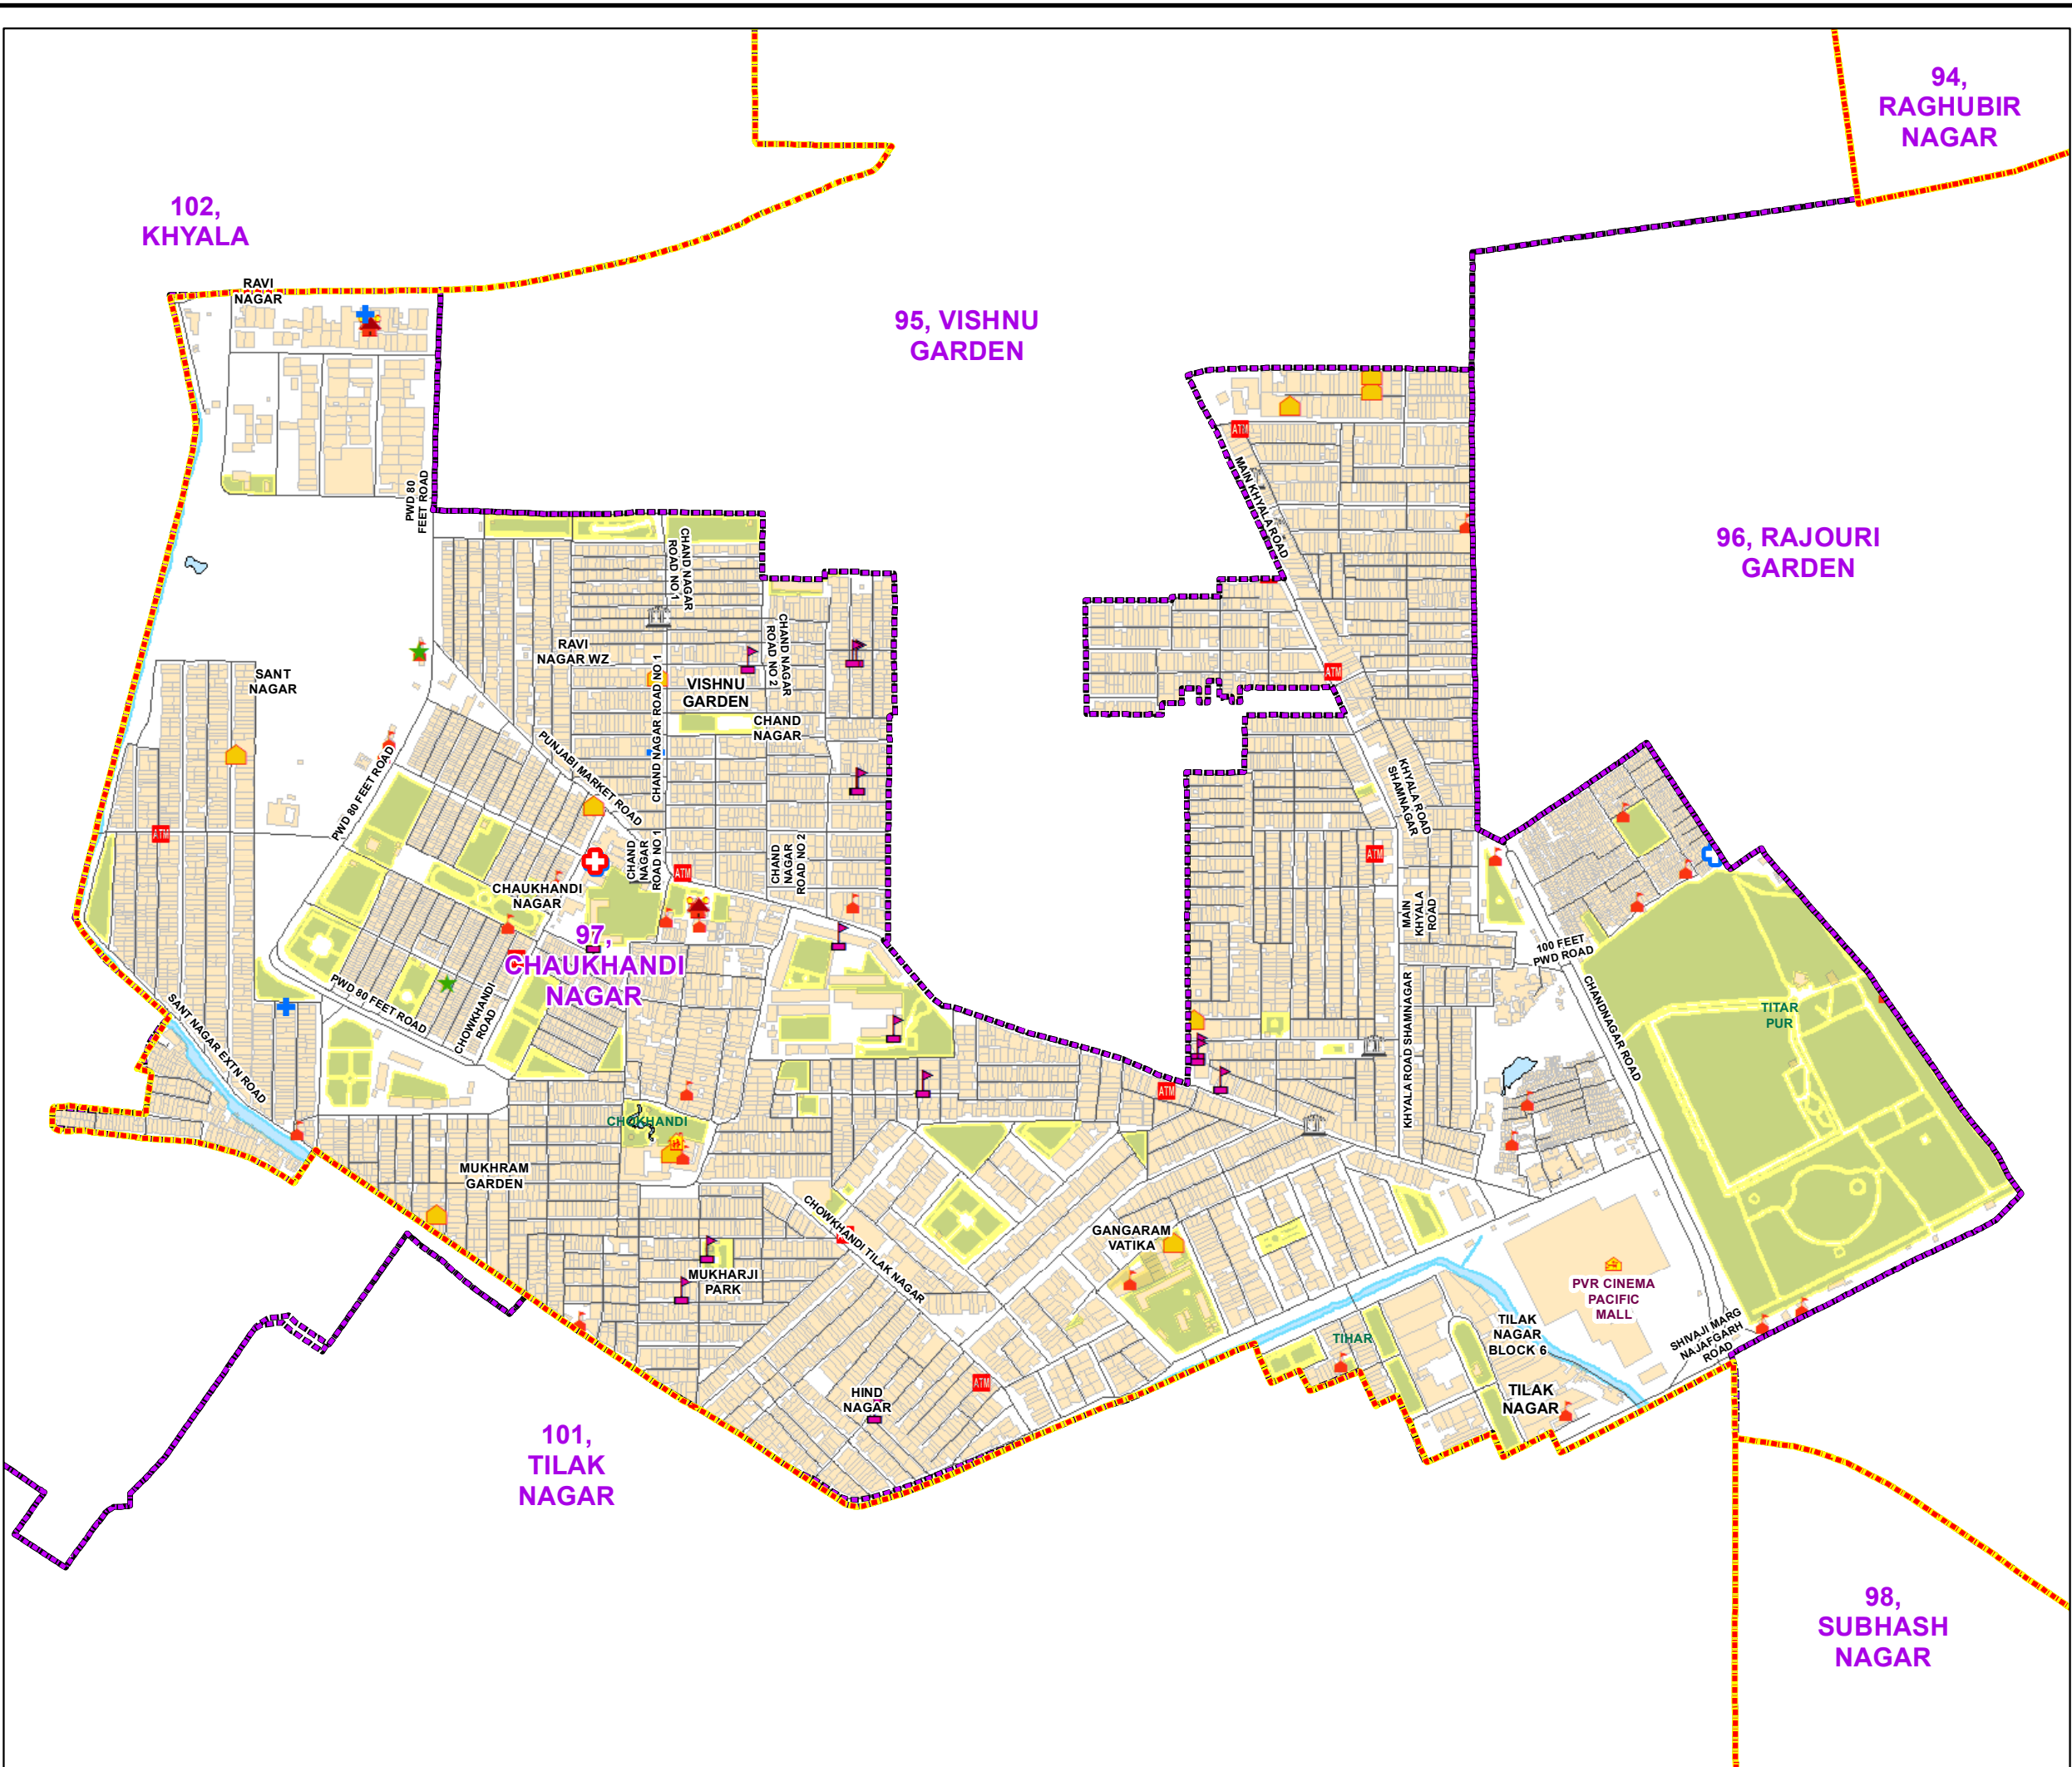

# WARD NO.- 97, CHAUKHANDI NAGAR

### LEGEND

	Health Centre		Gurudwara
	Nursing Home		Bank
	Primary Health Centre		Metro Line
	Dispensary		Railway Line
	Govt Hospital		Road
	Petrol Pump		Village Boundary
	Church		Ward Boundary
	Community Center		Assembly Boundary
	Metro Station		Sub-Division Boundary
	ATM		District Boundary
	Mosque		Buildings
	College		Canal Bank
	Barat Ghar		Play Ground
	Police Station		Pond
	Cinema Hall		Storm Water Drain
	University		Garden Parks
	Fire Station		Stadium
	Temple		
	School		

Total Population - 67284  
 SC Population - 11289

1:6,580

For further details about this map, please contact

Geospatial Delhi Limited  
 (A Government of NCT of Delhi Company)  
 3rd Level, C- Wing, Vikas Bhawan-II,  
 Civil Lines, New Delhi - 110054  
 Website : [www.gsdLorg.in](http://www.gsdLorg.in)