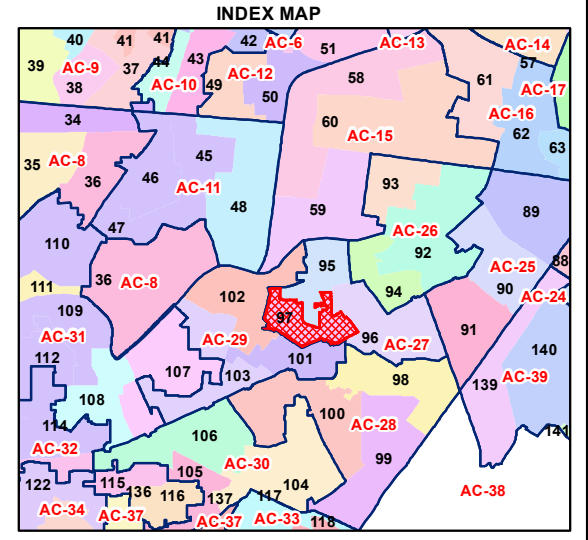

# WARD NO.- 97, CHAUKHANDI NAGAR

Total Population - 67284  
 SC Population - 11289

1:6,580

For further details about this map, please contact

Geospatial Delhi Limited  
 (A Government of NCT of Delhi Company)  
 3rd Level, C- Wing, Vikas Bhawan-II,  
 Civil Lines, New Delhi - 110054  
 Website : [www.gsdLorg.in](http://www.gsdLorg.in)