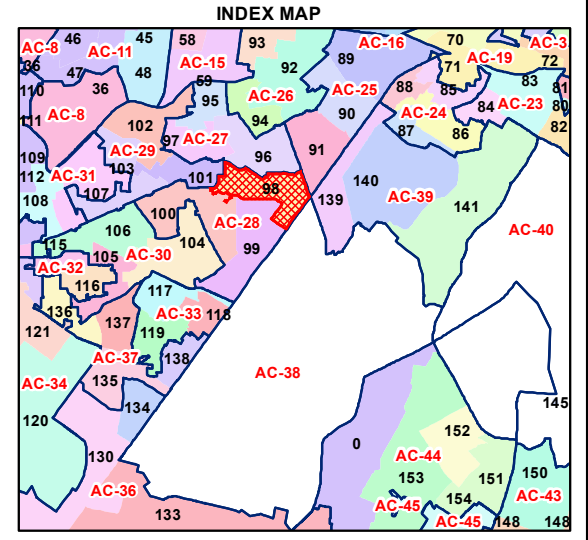

LEGEND

	Health Centre		Gurdwara
	Nursing Home		Bank
	Primary Health Centre		Metro Line
	Dispensary		Railway Line
	Govt Hospital		Road
	Petrol Pump		Village Boundary
	Church		Ward Boundary
	Community Center		Assembly Boundary
	Metro Station		Sub-Division Boundary
	ATM		District Boundary
	Mosque		Buildings
	College		Canal Bank
	Barat Ghar		Play Ground
	Police Station		Pond
	Cinema Hall		Storm Water Drain
	University		River Bank
	Fire Station		Garden Parks
	Temple		Stadium
	School		

Total Population - 59595
SC Population - 4633

1:9,060

For further details about this map, please contact

Geospatial Delhi Limited
(A Government of NCT of Delhi Company)
3rd Level, C- Wing, Vikas Bhawan-II,
Civil Lines, New Delhi - 110054
Website : www.gsd.org.in