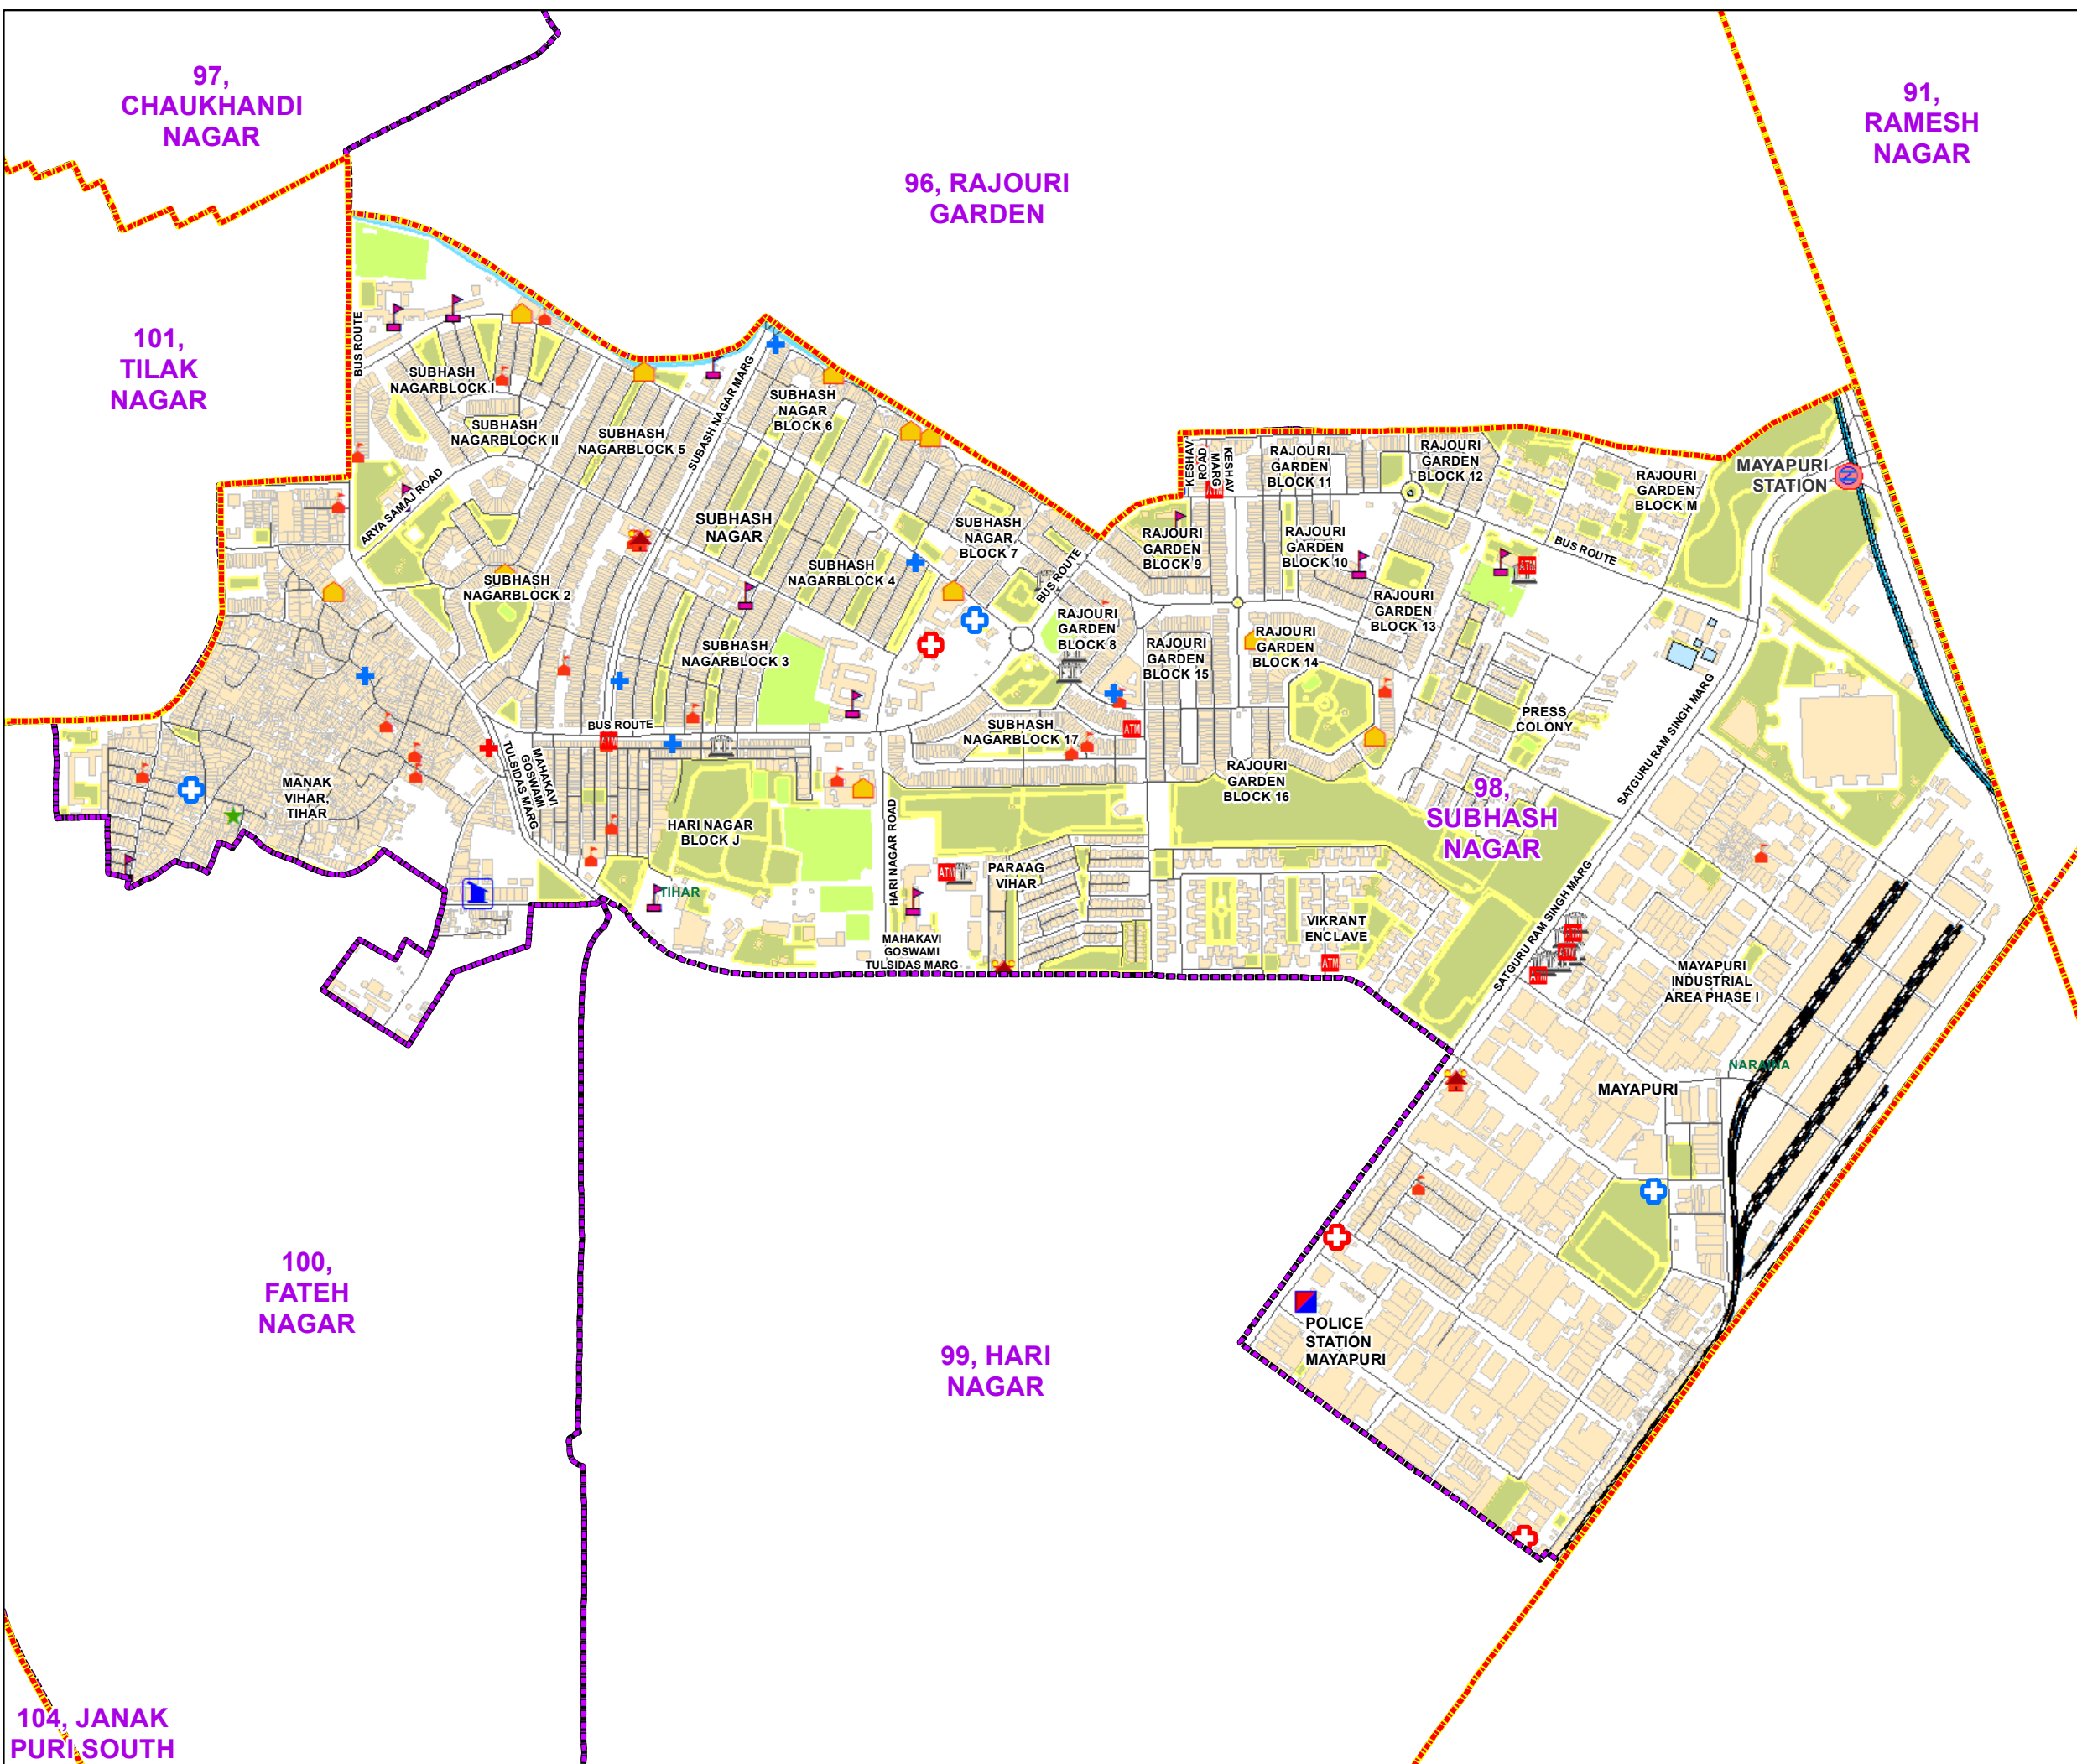

WARD NO.- 98, SUBHASH NAGAR

प्रतिबंधित
केवल विभागीय प्रयोग हेतु
निर्यात के लिए नहीं

**RESTRICTED
FOR DEPARTMENTAL USE ONLY
NOT FOR EXPORT**