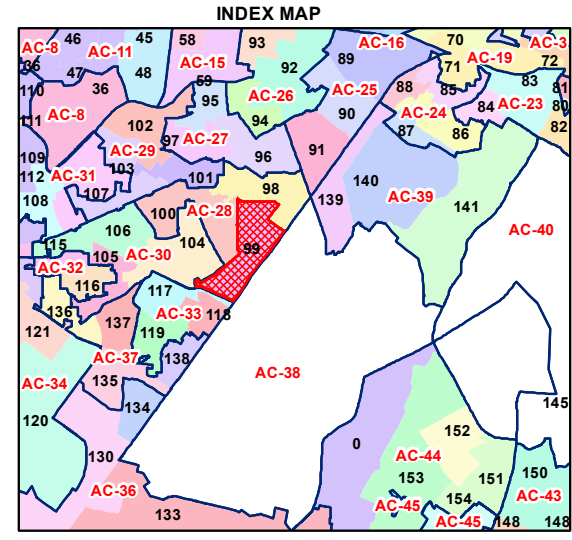

# WARD NO.- 99, HARI NAGAR

प्रतिबन्धित  
केवल विभागीय प्रयोग हेतु  
निर्यात के लिए नहीं

**RESTRICTED  
FOR DEPARTMENTAL USE ONLY  
NOT FOR EXPORT**

Total Population - 74020  
SC Population - 7847

1:11,220

For further details about this map, please contact

Geospatial Delhi Limited  
(A Government of NCT of Delhi Company)  
3rd Level, C- Wing, Vikas Bhawan-II,  
Civil Lines, New Delhi - 110054  
Website : [www.gsdlog.in](http://www.gsdlog.in)