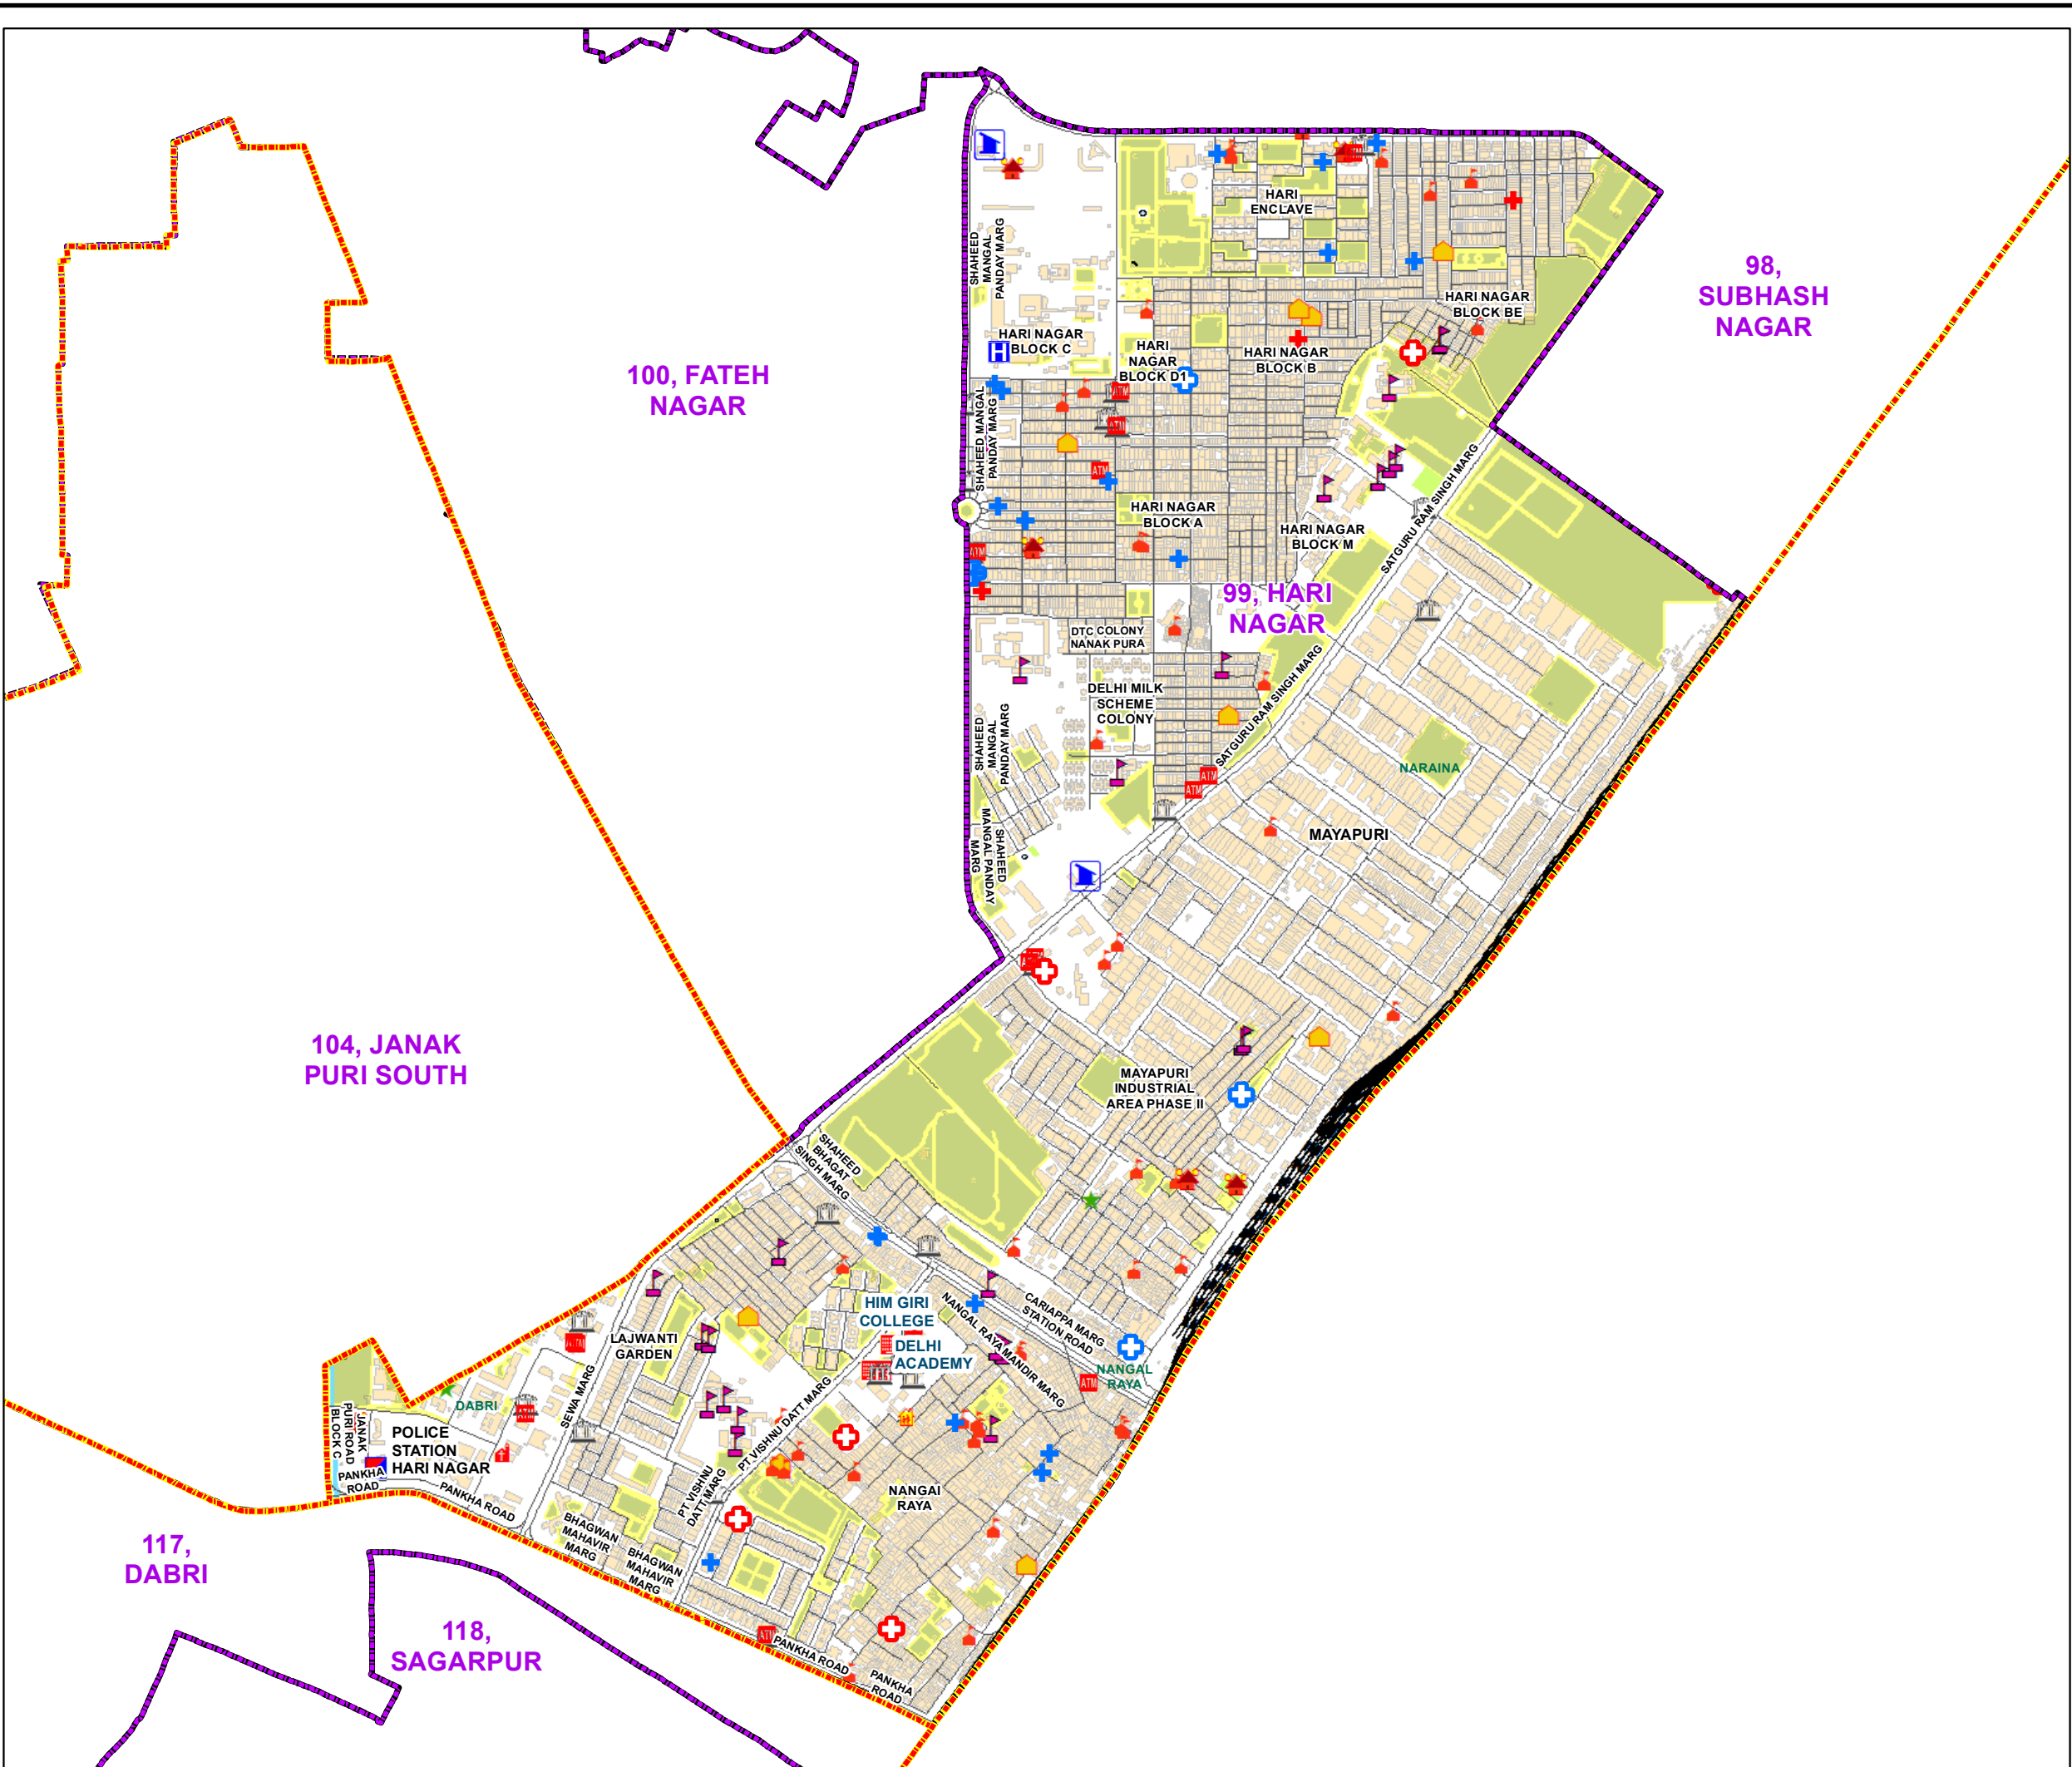

# WARD NO.- 99, HARI NAGAR

प्रतिबन्धित  
केवल विभागीय प्रयोग हेतु  
निर्यात के लिए नहीं

**RESTRICTED  
FOR DEPARTMENTAL USE ONLY  
NOT FOR EXPORT**

## LEGEND

- |                       |                       |
|-----------------------|-----------------------|
| Health Centre         | Gurudwara             |
| Nursing Home          | Bank                  |
| Primary Health Centre | Metro Line            |
| Dispensary            | Railway Line          |
| Govt Hospital         | Road                  |
| Petrol Pump           | Village Boundary      |
| Church                | Ward Boundary         |
| Community Center      | Assembly Boundary     |
| Metro Station         | Sub-Division Boundary |
| ATM                   | District Boundary     |
| Mosque                | Buildings             |
| College               | Canal Bank            |
| Barat Ghar            | Play Ground           |
| Police Station        | Pond                  |
| Cinema Hall           | Storm Water Drain     |
| University            | River Bank            |
| Fire Station          | Garden Parks          |
| Temple                | Stadium               |
| School                |                       |

Total Population - 74020  
SC Population - 7847

1:11,220

For further details about this map, please contact

Geospatial Delhi Limited  
(A Government of NCT of Delhi Company)  
3rd Level, C- Wing, Vikas Bhawan-II,  
Civil Lines, New Delhi - 110054  
Website : [www.gsdlog.in](http://www.gsdlog.in)