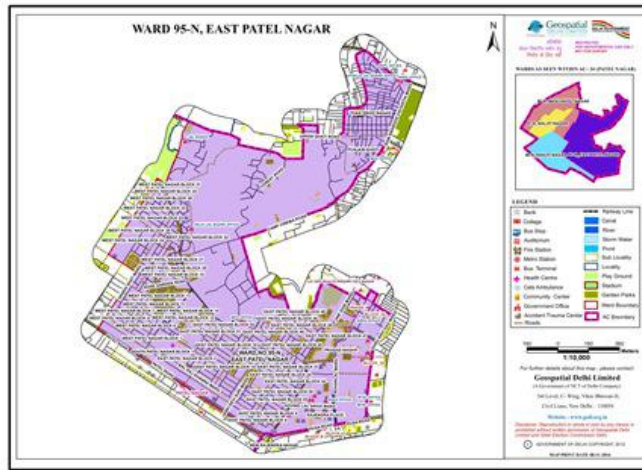

STATE ELECTION COMMISSION
DELIMITATION-2016
NORTH DELHI MUNICIPAL CORPORATION