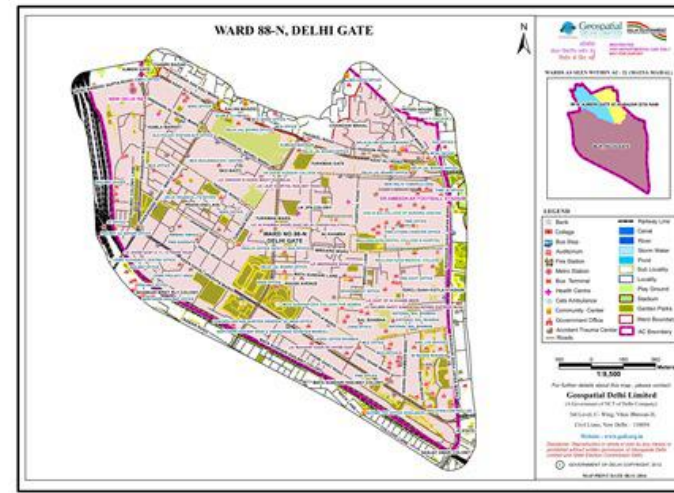

STATE ELECTION COMMISSION
DELIMITATION-2016
NORTH DELHI MUNICIPAL CORPORATION