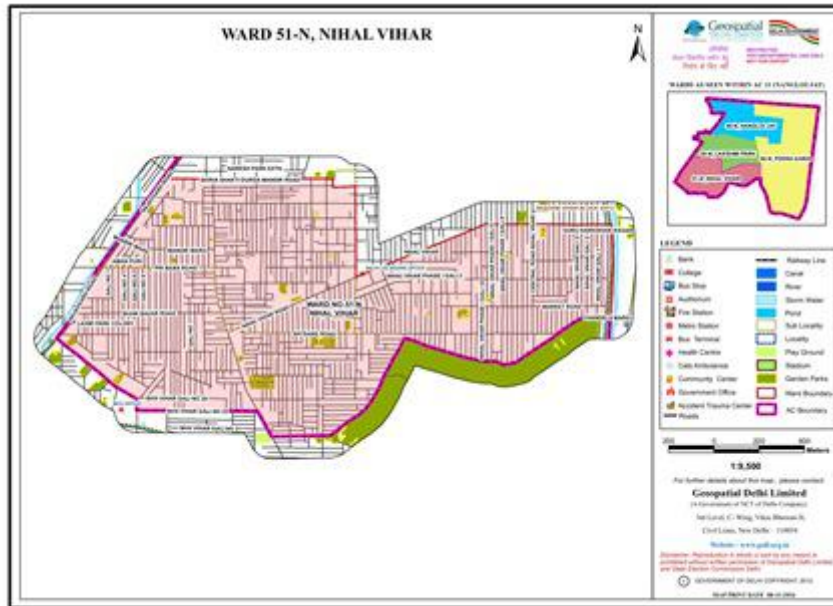

STATE ELECTION COMMISSION
DELIMITATION-2016
NORTH DELHI MUNICIPAL CORPORATION