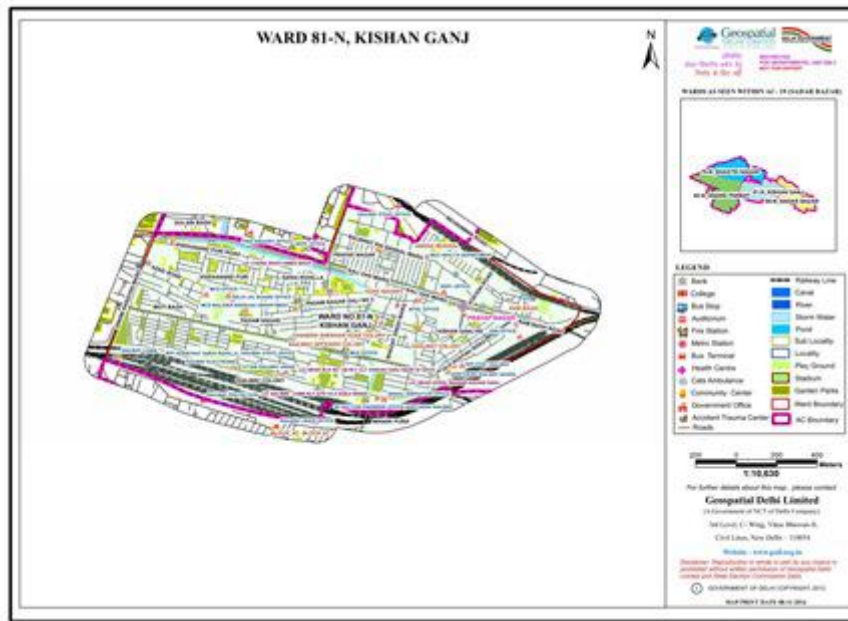

STATE ELECTION COMMISSION
DELIMITATION-2016
NORTH DELHI MUNICIPAL CORPORATION