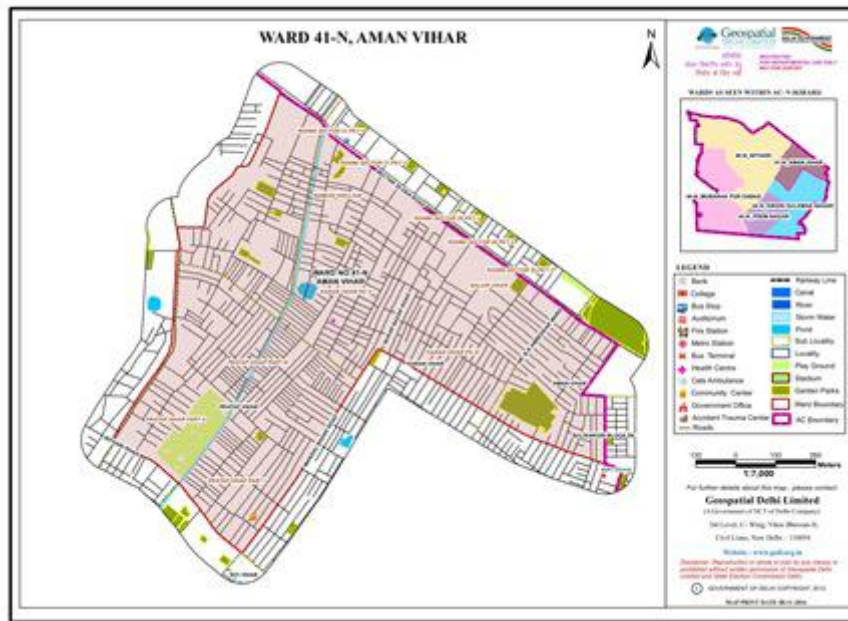

STATE ELECTION COMMISSION
 DELIMITATION-2016
 NORTH DELHI MUNICIPAL CORPORATION

STATE ELECTION COMMISSION
DELIMITATION-2016
NORTH DELHI MUNICIPAL CORPORATION

STATE ELECTION COMMISSION
 DELIMITATION-2016
 NORTH DELHI MUNICIPAL CORPORATION