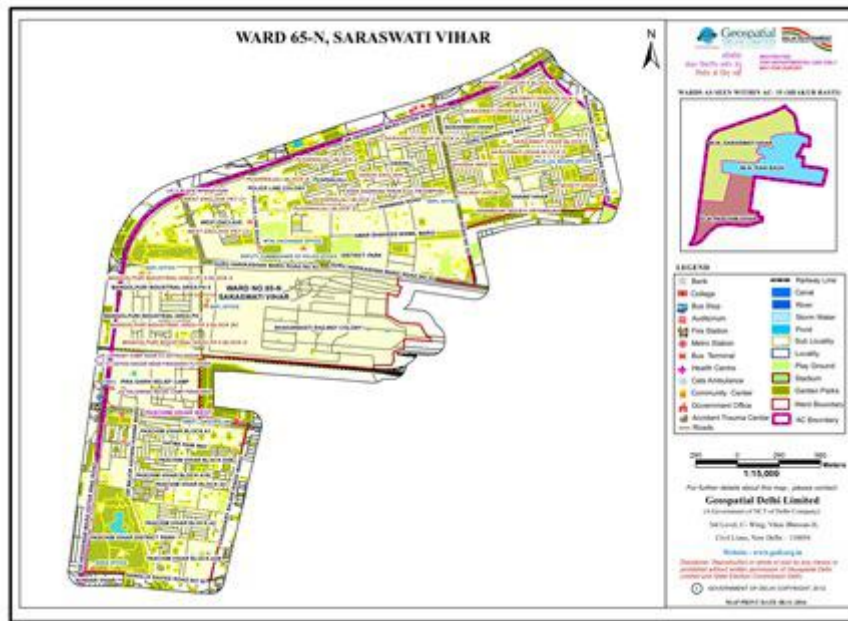

STATE ELECTION COMMISSION
DELIMITATION-2016
NORTH DELHI MUNICIPAL CORPORATION