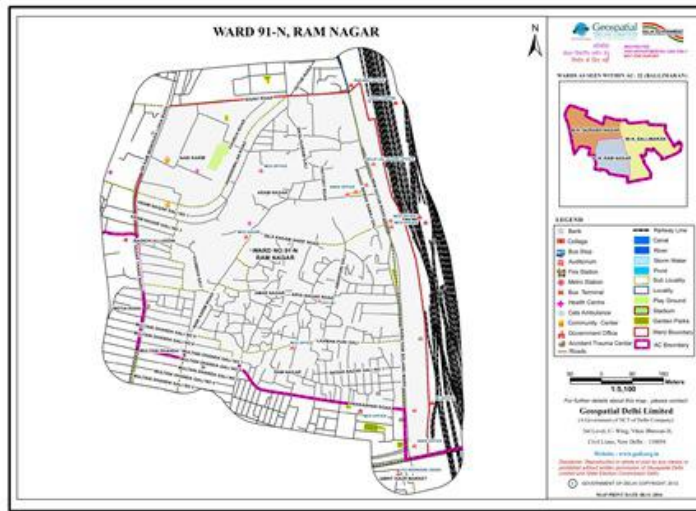

STATE ELECTION COMMISSION
DELIMITATION-2016
NORTH DELHI MUNICIPAL CORPORATION