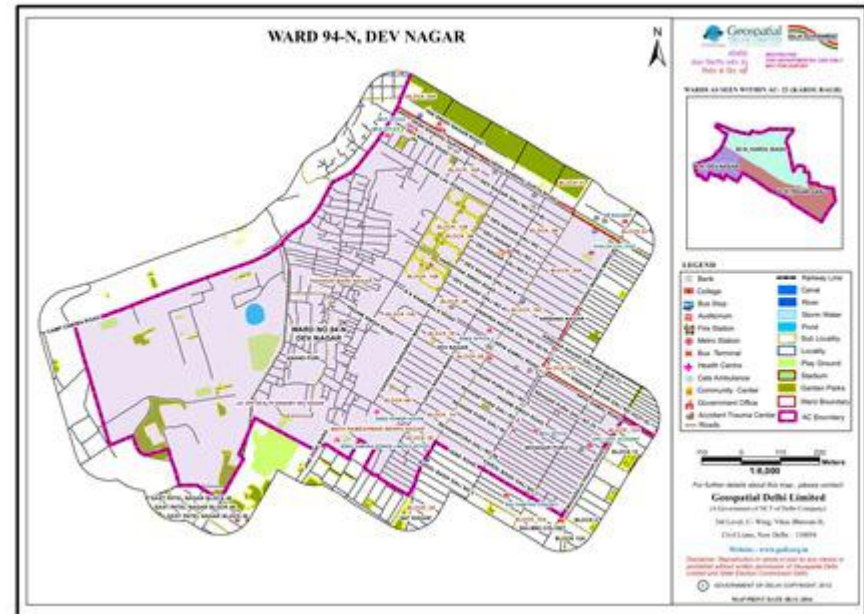

STATE ELECTION COMMISSION
DELIMITATION-2016
NORTH DELHI MUNICIPAL CORPORATION