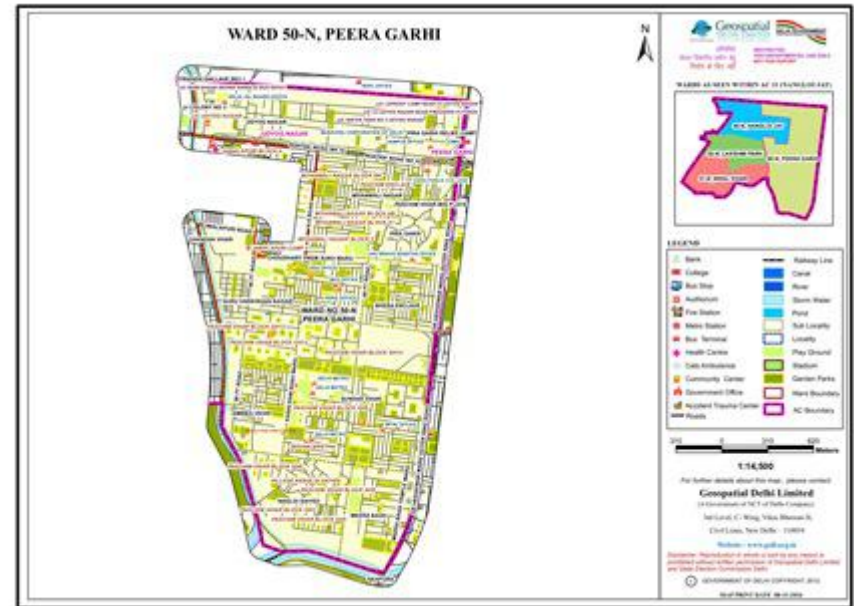

STATE ELECTION COMMISSION
DELIMITATION-2016
NORTH DELHI MUNICIPAL CORPORATION