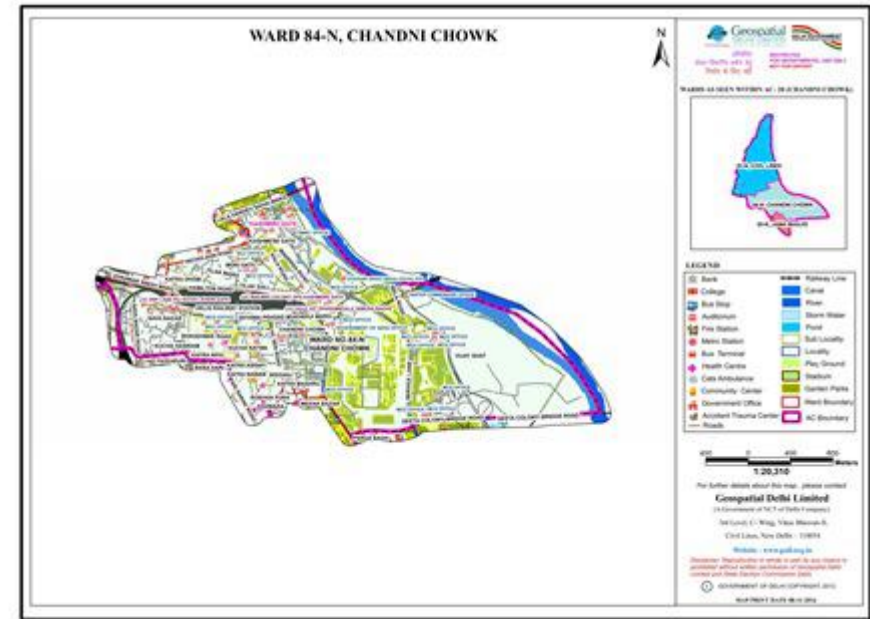

STATE ELECTION COMMISSION
DELIMITATION-2016
NORTH DELHI MUNICIPAL CORPORATION