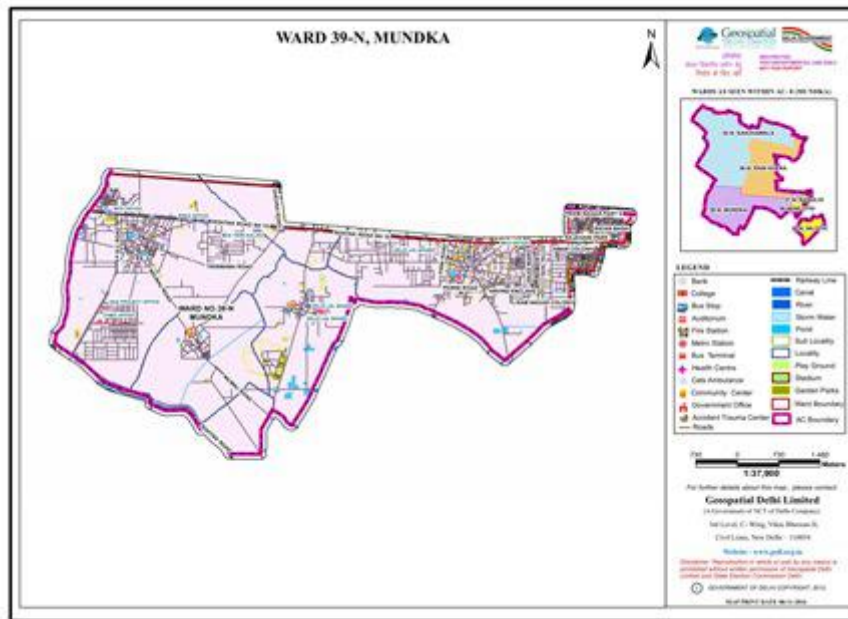

STATE ELECTION COMMISSION
 DELIMITATION-2016
 NORTH DELHI MUNICIPAL CORPORATION

STATE ELECTION COMMISSION
DELIMITATION-2016
NORTH DELHI MUNICIPAL CORPORATION

STATE ELECTION COMMISSION
 DELIMITATION-2016
 NORTH DELHI MUNICIPAL CORPORATION