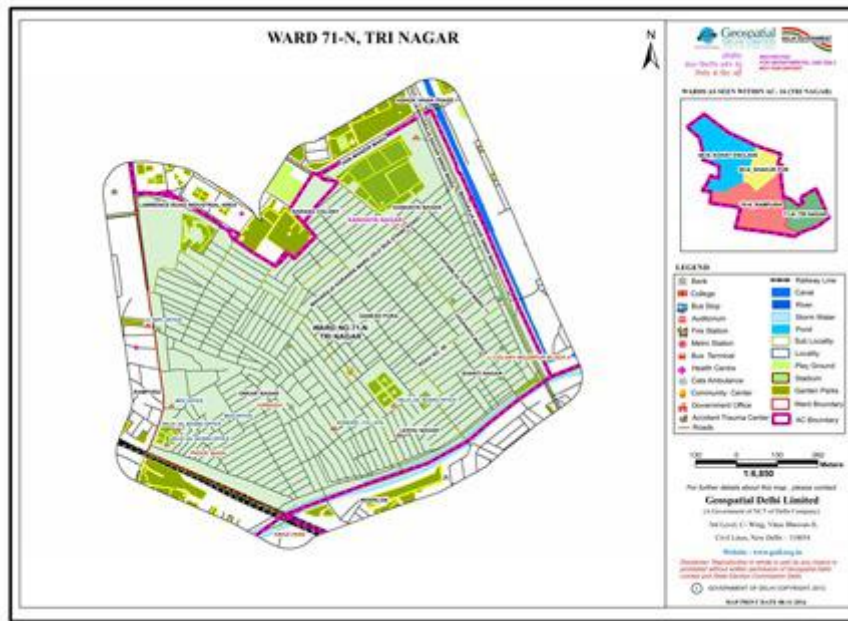

STATE ELECTION COMMISSION
DELIMITATION-2016
NORTH DELHI MUNICIPAL CORPORATION