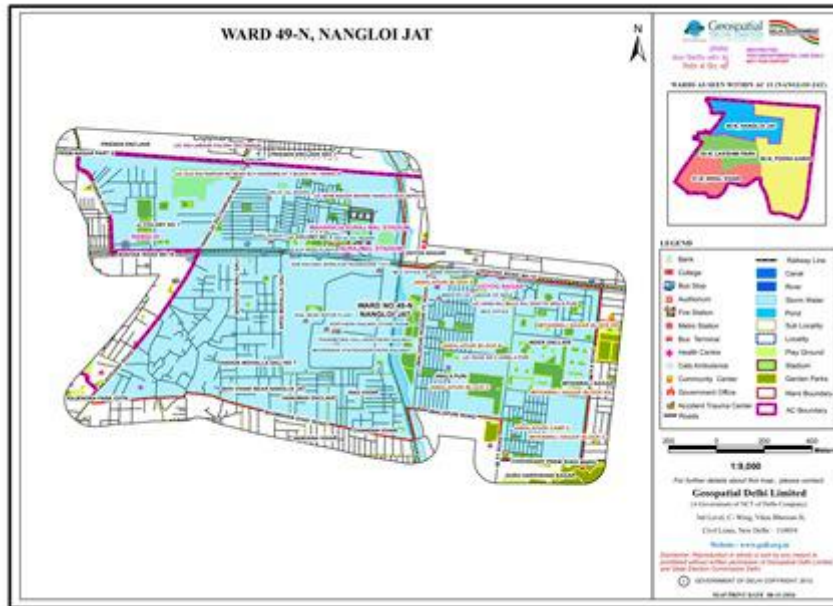

STATE ELECTION COMMISSION
DELIMITATION-2016
NORTH DELHI MUNICIPAL CORPORATION