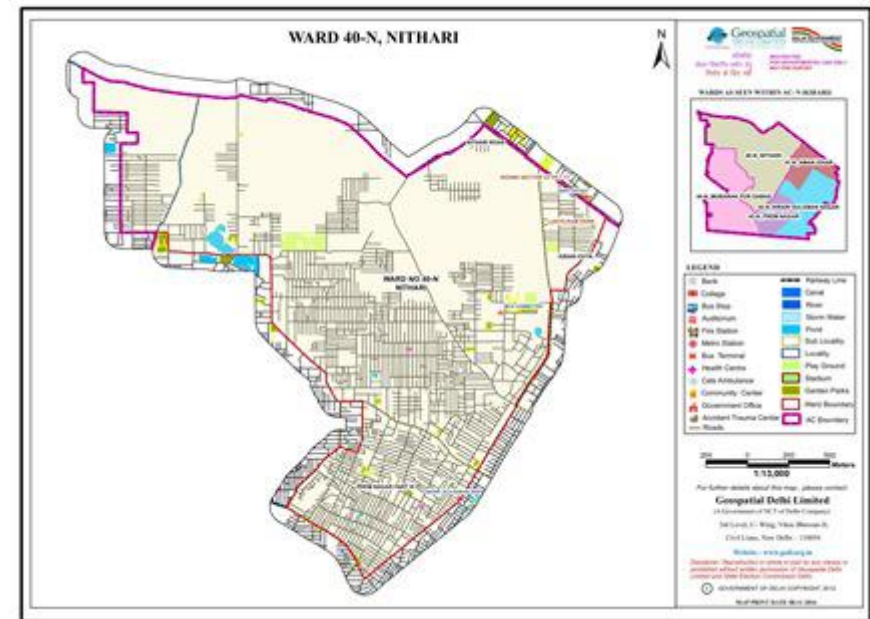

STATE ELECTION COMMISSION
 DELIMITATION-2016
 NORTH DELHI MUNICIPAL CORPORATION

STATE ELECTION COMMISSION
DELIMITATION-2016
NORTH DELHI MUNICIPAL CORPORATION

STATE ELECTION COMMISSION
 DELIMITATION-2016
 NORTH DELHI MUNICIPAL CORPORATION