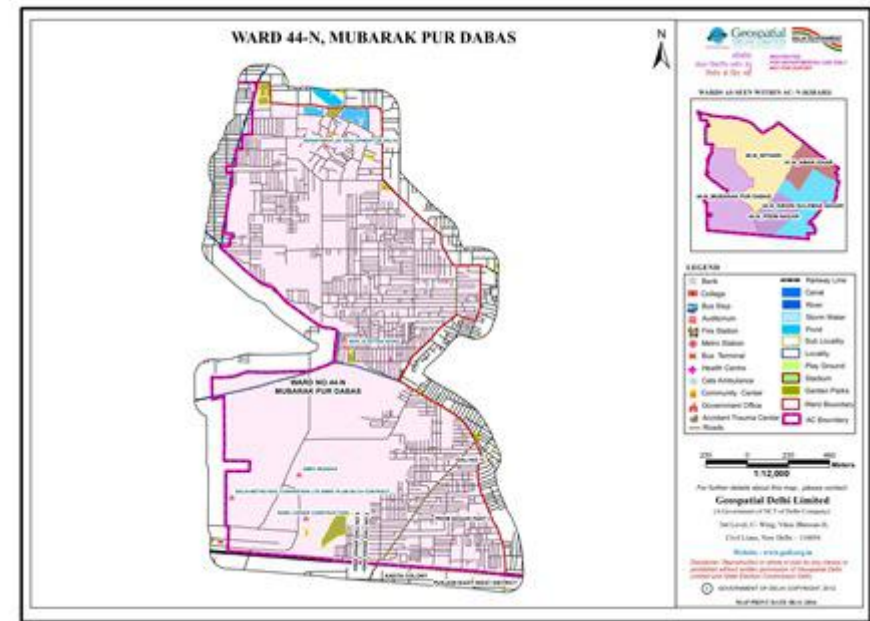

STATE ELECTION COMMISSION
 DELIMITATION-2016
 NORTH DELHI MUNICIPAL CORPORATION

STATE ELECTION COMMISSION
DELIMITATION-2016
NORTH DELHI MUNICIPAL CORPORATION

STATE ELECTION COMMISSION
 DELIMITATION-2016
 NORTH DELHI MUNICIPAL CORPORATION