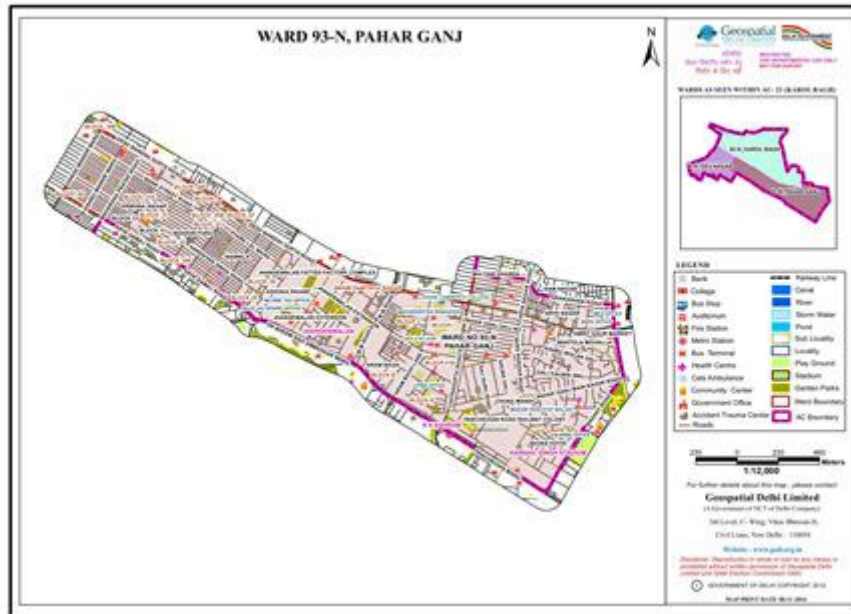

STATE ELECTION COMMISSION
DELIMITATION-2016
NORTH DELHI MUNICIPAL CORPORATION