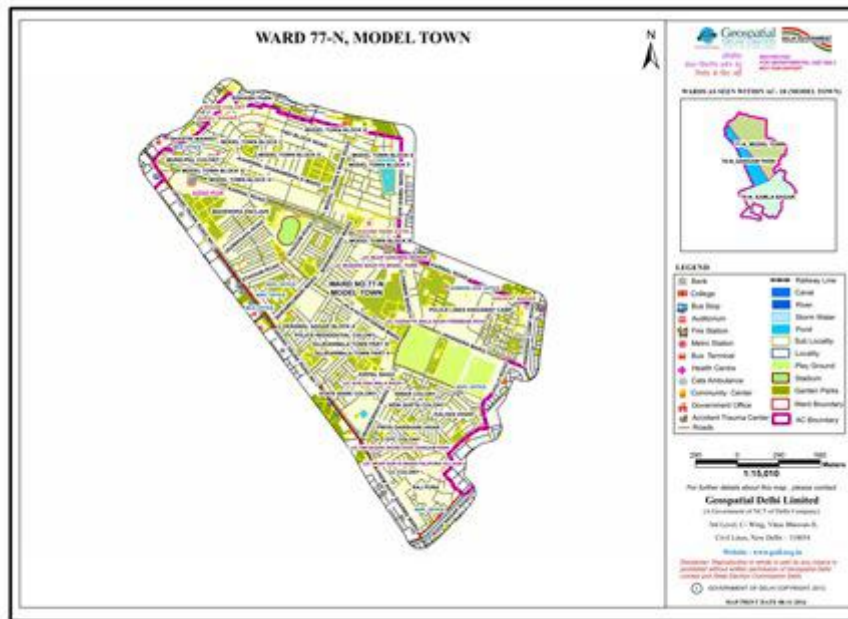

STATE ELECTION COMMISSION
DELIMITATION-2016
NORTH DELHI MUNICIPAL CORPORATION