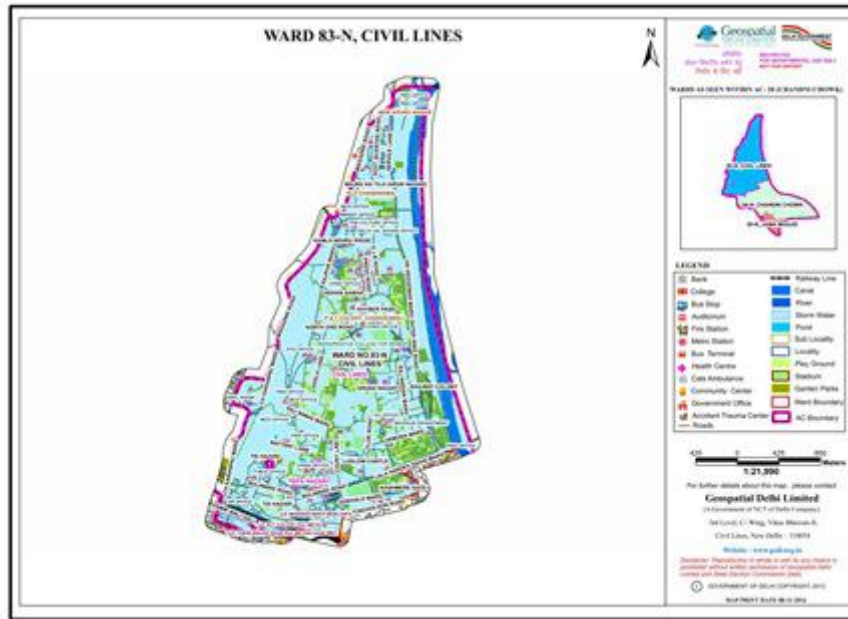

STATE ELECTION COMMISSION
DELIMITATION-2016
NORTH DELHI MUNICIPAL CORPORATION