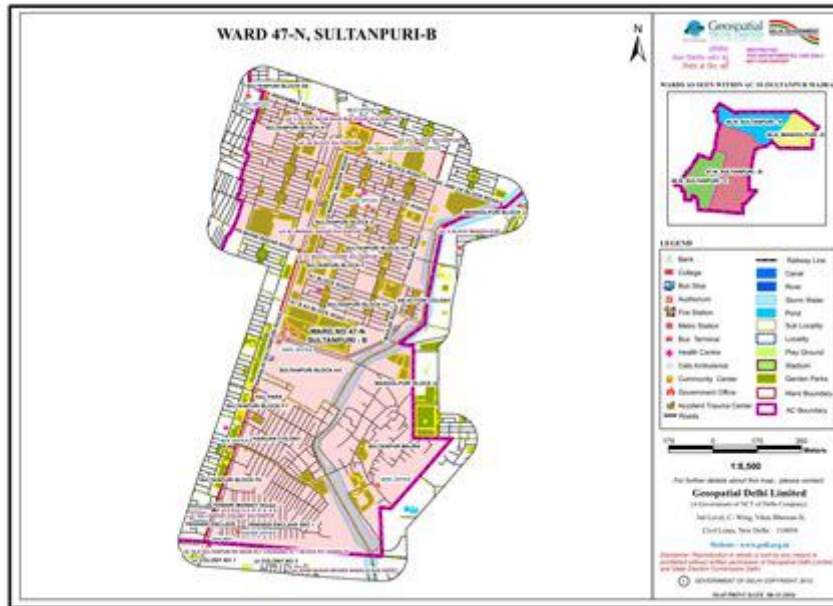

STATE ELECTION COMMISSION
DELIMITATION-2016
NORTH DELHI MUNICIPAL CORPORATION